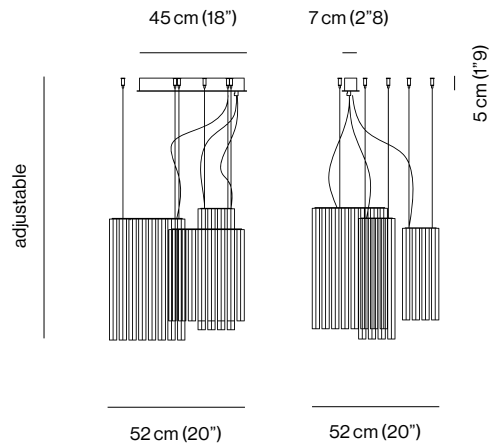

**DESCRIPTION** The Grace Suspension lamp looks like a material fragment floating in space. Crystal, amber, or smoke colored Murano blown glass trihedrons shape the light generated by the LEDs, which are positioned in a central cylindrical body, propagating it within the surrounding space. Grace is available as a single suspension in two sizes, S and L, and as a Composition of three elements, offering different configurations with the same expressive identity. Formal rigor and elegance meet in a suspended structure where the lightness of the glass acquires an intense expressive charge.

PACKAGE	QTY	DIMENSIONS	NET WEIGHT	GROSS WEIGHT	TOTAL VOL.
<b>GRACE SUSPENSION - S</b>					
	1 × BOX	48 × 41 × H 25 cm (18"9 × 16"1 × H 9"8)	2,5 kg	3 kg	0,11 m <sup>3</sup>
	1 × BOX	30 × 40 × H 52 cm (11"8 × 15"7 × H 20"5)	11 kg	12,5 kg	
<b>GRACE SUSPENSION - L</b>					
	1 × BOX	60 × 41 × H 25 cm (23"6 × 16"1 × H 9"8)	3 kg	3,5 kg	0,13 m <sup>3</sup>
	1 × BOX	30 × 40 × H 63 cm (11"8 × 15"7 × H 24"8)	14 kg	16,5 kg	
<b>GRACE COMPOSITION</b>					
	2 × BOXES	60 × 41 × H 25 cm (23"6 × 16"1 × H 9"8)	3 kg	3,5 kg	0,37 m <sup>3</sup>
	1 × BOX	48 × 41 × H 25 cm (18"9 × 16"1 × H 9"8)	2,5 kg	3 kg	
	2 × BOXES	30 × 40 × H 63 cm (11"8 × 15"7 × H 24"8)	14 kg	16,5 kg	
	1 × BOX	30 × 40 × H 52 cm (11"8 × 15"7 × H 20"5)	11 kg	12,5 kg	
<b>CANOPY KIT</b>					
	1 × BOX	70 × 60 × H 18 cm (27"6 × 23"6 × H 7"1)	6 kg	8 kg	0,08 m <sup>3</sup>

DIMENSIONS

GRACE SUSPENSION - S

CANOPY KIT

GRACE SUSPENSION - L

CANOPY KIT

GRACE COMPOSITION

CANOPY KIT

NORTH AMERICAN WALL PLATE