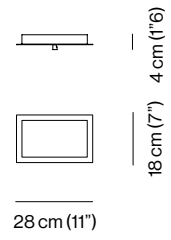

DIMENSIONS

GRACE SUSPENSION - S

CANOPY KIT

GRACE SUSPENSION - L

CANOPY KIT

GRACE COMPOSITION

CANOPY KIT

NORTH AMERICAN WALL PLATE