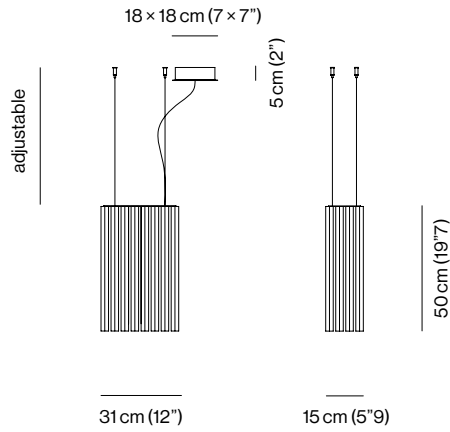

**DESCRIPTION** The Grace Suspension lamp looks like a material fragment floating in space. Crystal, amber, or smoke colored Murano blown glass trihedrons shape the light generated by the LEDs, which are positioned in a central cylindrical body, propagating it within the surrounding space. Grace is available as a single suspension in two sizes, S and L, and as a Composition of three elements, offering different configurations with the same expressive identity. Formal rigor and elegance meet in a suspended structure where the lightness of the glass acquires an intense expressive charge.

PACKAGE	QTY	DIMENSIONS	NET WEIGHT	GROSS WEIGHT	TOTAL VOL.
<b>GRACE SUSPENSION - S</b>					
	1 × BOX	48 × 41 × H 25 cm (18"9 × 16"1 × H 9"8)	2,5 kg	3 kg	0,11 m <sup>3</sup>
	1 × BOX	30 × 40 × H 52 cm (11"8 × 15"7 × H 20"5)	11 kg	12,5 kg	
<b>GRACE SUSPENSION - L</b>					
	1 × BOX	60 × 41 × H 25 cm (23"6 × 16"1 × H 9"8)	3 kg	3,5 kg	0,13 m <sup>3</sup>
	1 × BOX	30 × 40 × H 63 cm (11"8 × 15"7 × H 24"8)	14 kg	16,5 kg	
<b>GRACE COMPOSITION</b>					
	2 × BOXES	60 × 41 × H 25 cm (23"6 × 16"1 × H 9"8)	3 kg	3,5 kg	0,37 m <sup>3</sup>
	1 × BOX	48 × 41 × H 25 cm (18"9 × 16"1 × H 9"8)	2,5 kg	3 kg	
	2 × BOXES	30 × 40 × H 63 cm (11"8 × 15"7 × H 24"8)	14 kg	16,5 kg	
	1 × BOX	30 × 40 × H 52 cm (11"8 × 15"7 × H 20"5)	11 kg	12,5 kg	
<b>CANOPY KIT</b>					
	1 × BOX	70 × 60 × H 18 cm (27"6 × 23"6 × H 7"1)	6 kg	8 kg	0,08 m <sup>3</sup>

DIMENSIONS

GRACE SUSPENSION - S

CANOPY KIT

GRACE SUSPENSION - L

CANOPY KIT

GRACE COMPOSITION

CANOPY KIT

NORTH AMERICAN WALL PLATE