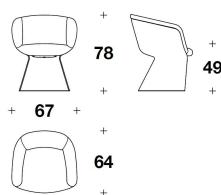

**CUSHION** Composite material, Polyurethan and Fiberfill

**COVER** Not removable fabric or leather. EB logo printed on leather cover

**BUGATTI HOME**  
**chairs**  
**VITESSE**

SBG (04)  
SEDIA / CHAIR  
67x64x78H. - H.S.49cm  
26 1/3x25 1/3x30 2/3H. - H.S.19 1/4"

SBG (06)  
VITESSE SENSE : SEDIA / CHAIR  
67x64x78H. - H.S.49cm  
26 1/3x25 1/3x30 2/3H. - H.S.19 1/4"

SBG (06)  
VITESSE SENSE : SEDIA / CHAIR  
67x64x78H. - H.S.49cm  
26 1/3x25 1/3x30 2/3H. - H.S.19 1/4"