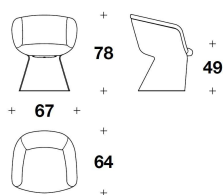

**CUSHION** Composite material, Polyurethan and Fiberfill

**COVER** Not removable fabric or leather. EB logo printed on leather cover

**BUGATTI HOME**  
**chairs**  
**VITESSE**

SBG (04)  
SEDIA / CHAIR  
67x64x78H. - H.S.49cm  
26 1/3x25 1/3x30 2/3H. - H.S.19 1/4"

SBG (06)  
VITESSE SENSE : SEDIA / CHAIR  
67x64x78H. - H.S.49cm  
26 1/3x25 1/3x30 2/3H. - H.S.19 1/4"

SBG (06)  
VITESSE SENSE : SEDIA / CHAIR  
67x64x78H. - H.S.49cm  
26 1/3x25 1/3x30 2/3H. - H.S.19 1/4"