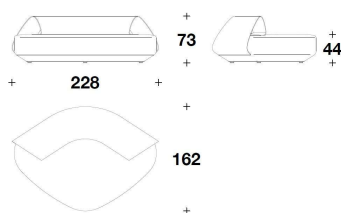

FEET Wood wengé stained

OPTIONAL CUSHIONS Cushion 60x60 or 70x70 in polyester with removable fabric or leather cover

BUGATTI HOME
sofas & armchairs
TYPE_1

DBB (/CUS) - DBB (/CUS1)
 CUSCINO / CUSHION
 60x60 - 70x70 cm
 23 2/3x23 2/3 - 27 2/3x27 2/3 "

DBB (LS)
 LOVESEAT
 228x162x73H. - H.S.44cm
 89 2/3x63 2/3x28 2/3H. - H.S.17 1/4"

DBB (ECD) - DBB (ECS)
 ELEMENTO CENTRALE DX O SX /
 RIGHT OR LEFT CENTRAL ELEMENT
 184x126x73H. - H.S.44cm
 72 1/3x49 2/3x28 2/3H. - H.S.17 1/4"

DBB (PEND) - DBB (PENS)
 ELEMENTO SEDUTA CON BRACCIOLO
 DX O SX / SEATER ELEMENT WITH
 RIGHT OR LEFT ARMREST
 240x126x73H. - H.S.44cm
 94 1/3x49 2/3x28 2/3H. - H.S.17 1/4"

DBB (ANGD) - DBB (ANGS)
 CHAISE LONGUE DX O SX / RIGHT OR
 LEFT CHAISE LONGUE
 310x124x73H. - H.S.44cm
 122x48 2/3x28 2/3H. - H.S.17 1/4"