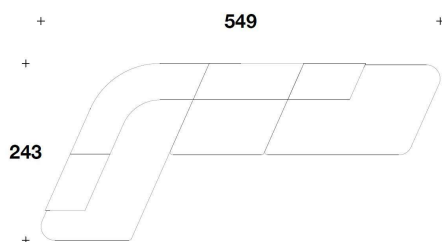

Note

EXAMPLE OF SECTIONAL SOFA

DBB (ANGS) + DBB (ECD) + DBB (PEND)