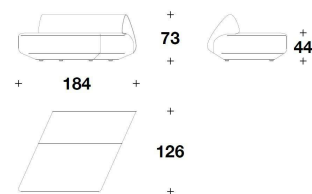

FEET Wood wengé stained

OPTIONAL CUSHIONS Cushion 60x60 or 70x70 in polyester with removable fabric or leather cover

BUGATTI HOME
sofas & armchairs
TYPE_1

DBB (/CUS) - DBB (/CUS1)
 CUSCINO / CUSHION
 60x60 - 70x70 cm
 23 2/3x23 2/3 - 27 2/3x27 2/3 "

DBB (LS)
 LOVESEAT
 228x162x73H. - H.S.44cm
 89 2/3x63 2/3x28 2/3H. - H.S.17 1/4"

DBB (ECD) - DBB (ECS)
 ELEMENTO CENTRALE DX O SX /
 RIGHT OR LEFT CENTRAL ELEMENT
 184x126x73H. - H.S.44cm
 72 1/3x49 2/3x28 2/3H. - H.S.17 1/4"

DBB (PEND) - DBB (PENS)
 ELEMENTO SEDUTA CON BRACCIOLO
 DX O SX / SEATER ELEMENT WITH
 RIGHT OR LEFT ARMREST
 240x126x73H. - H.S.44cm
 94 1/3x49 2/3x28 2/3H. - H.S.17 1/4"

DBB (ANGD) - DBB (ANGS)
 CHAISE LONGUE DX O SX / RIGHT OR
 LEFT CHAISE LONGUE
 310x124x73H. - H.S.44cm
 122x48 2/3x28 2/3H. - H.S.17 1/4"