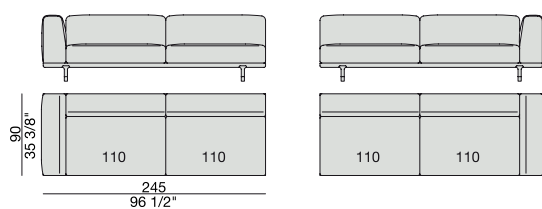

CENTRAL UNIT with Container
245x90

CENTRAL UNIT with Coffee Table
245x90

CENTRAL UNIT with Coffee Table
2700x90

CORNER
220x90

CORNER with Side Container
220x90

CORNER with Side Coffee Table
220x90

CORNER
270x90

CORNER with Side Container
270x90

CORNER with Side Coffee Table
270x90

END UNIT/CORNER
with Side Coffee Table
195x90

END UNIT/CORNER
with Side Coffee Table
220x90

END UNIT Low Arm
195x90

END UNIT High Arm
195x90

END UNIT with Side Container
195x90

END UNIT with Side Coffee Table
195x90

END UNIT with Side Coffee Table
220x90

END UNIT Low Arm
245x90

END UNIT High Arm
245x90

END UNIT with Side Container
245x90

END UNIT with Side Coffee Table
245x90

END UNIT with Side Coffee Table
270x90

CHAISE LONGUE
170x90

**CHAISE LONGUE
with Side Container**
195x90

**CHAISE LONGUE
with Side Coffee Table**
195x90

CHAISE LONGUE
220x90

**CHAISE LONGUE
with Side Container**
245x90