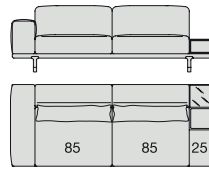

ARGO

Design D. Dolcini

DIVANO | SOFA

2018

SOFA
220x90

SOFA High Arm
220x90

SOFA with Container
245x90

SOFA with Coffee Table
245x90

SOFA with side Container
220x90

SOFA with side Coffee Table
220x90

SOFA
270x90

SOFA High Arm
270x90

SOFA with Coffee Table
270x90

SOFA with side Container
270x90

SOFA with side Coffee Table
270x90

**SOFA/CENTRAL UNIT
with Containers**
220x90

**SOFA/CENTRAL UNIT
with Coffee Tables**
220x90

**SOFA/CENTRAL UNIT
with Coffee table and Container**
220x90

**SOFA/CENTRAL UNIT
with Containers**
270x90

**SOFA/CENTRAL UNIT
with side Coffee tables**
220x90