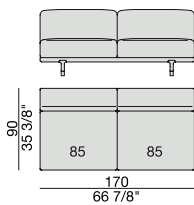

SOFA with side Container
220x90

SOFA with side Coffee Table
220x90

SOFA
270x90

SOFA High Arm
270x90

SOFA with Coffee Table
270x90

SOFA with side Container
270x90

SOFA with side Coffee Table
270x90

**SOFA/CENTRAL UNIT
with Containers**
220x90

**SOFA/CENTRAL UNIT
with Coffee Tables**
220x90

**SOFA/CENTRAL UNIT
with Coffee table and Container**
220x90

**SOFA/CENTRAL UNIT
with Containers**
270x90

**SOFA/CENTRAL UNIT
with side Coffee tables**
220x90

**SOFA/CENTRAL UNIT
with Coffee table and Container**
220x90

CENTRAL UNIT
170x90

CENTRAL UNIT with Container
195x90

CENTRAL UNIT with Coffee Table
195x90

CENTRAL UNIT
220x90

CENTRAL UNIT with Coffee Table
220x90

CENTRAL UNIT with Container
245x90

CENTRAL UNIT with Coffee Table
245x90

CENTRAL UNIT with Coffee Table
2700x90

CORNER
220x90

CORNER with Side Container
220x90

CORNER with Side Coffee Table
220x90

CORNER
270x90