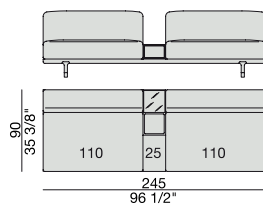

**SOFA/CENTRAL UNIT
with Coffee Tables**
220x90

**SOFA/CENTRAL UNIT
with Coffee table and Container**
220x90

**SOFA/CENTRAL UNIT
with Containers**
270x90

**SOFA/CENTRAL UNIT
with side Coffee tables**
220x90

**SOFA/CENTRAL UNIT
with Coffee table and Container**
220x90

CENTRAL UNIT
170x90

CENTRAL UNIT with Container
195x90

CENTRAL UNIT with Coffee Table
195x90

CENTRAL UNIT
220x90

CENTRAL UNIT with Coffee Table
220x90

CENTRAL UNIT with Container
245x90

CENTRAL UNIT with Coffee Table
245x90

CENTRAL UNIT with Coffee Table
2700x90

CORNER
220x90

CORNER with Side Container
220x90

CORNER with Side Coffee Table
220x90

CORNER
270x90

CORNER with Side Container
270x90

CORNER with Side Coffee Table
270x90

END UNIT/CORNER
with Side Coffee Table
195x90

END UNIT/CORNER
with Side Coffee Table
220x90

END UNIT Low Arm
195x90

END UNIT High Arm
195x90