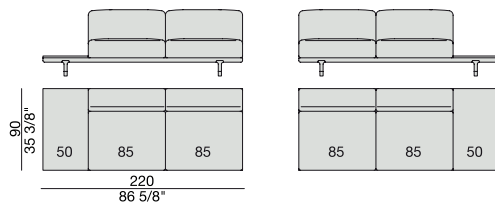

**SOFA/CENTRAL UNIT
with Coffee table and Container**
220x90

CENTRAL UNIT
170x90

CENTRAL UNIT with Container
195x90

CENTRAL UNIT with Coffee Table
195x90

CENTRAL UNIT
220x90

CENTRAL UNIT with Coffee Table
220x90

CENTRAL UNIT with Container
245x90

CENTRAL UNIT with Coffee Table
245x90

CENTRAL UNIT with Coffee Table
2700x90

CORNER
220x90

CORNER with Side Container
220x90

CORNER with Side Coffee Table
220x90

CORNER
270x90

CORNER with Side Container
270x90

CORNER with Side Coffee Table
270x90

END UNIT/CORNER
with Side Coffee Table
195x90

END UNIT/CORNER
with Side Coffee Table
220x90

END UNIT Low Arm
195x90

END UNIT High Arm
195x90

END UNIT with Side Container
195x90

END UNIT with Side Coffee Table
195x90

END UNIT with Side Coffee Table
220x90

END UNIT Low Arm
245x90

END UNIT High Arm
245x90

END UNIT with Side Container
245x90

END UNIT with Side Coffee Table
245x90