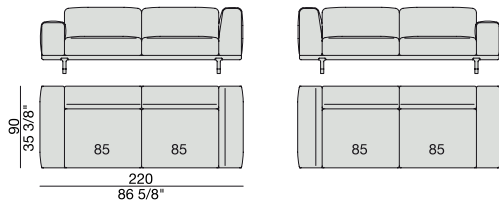

SOFA with side Container
220x90

SOFA with side Coffee Table
220x90

SOFA
270x90

SOFA High Arm
270x90

SOFA with Coffee Table
270x90

SOFA with side Container
270x90

SOFA with side Coffee Table
270x90

**SOFA/CENTRAL UNIT
with Containers**
220x90

**SOFA/CENTRAL UNIT
with Coffee Tables**
220x90

**SOFA/CENTRAL UNIT
with Coffee table and Container**
220x90

**SOFA/CENTRAL UNIT
with Containers**
270x90

**SOFA/CENTRAL UNIT
with side Coffee tables**
220x90

**SOFA/CENTRAL UNIT
with Coffee table and Container**
220x90

CENTRAL UNIT
170x90

CENTRAL UNIT with Container
195x90

CENTRAL UNIT with Coffee Table
195x90

CENTRAL UNIT
220x90

CENTRAL UNIT with Coffee Table
220x90

CENTRAL UNIT with Container
245x90

CENTRAL UNIT with Coffee Table
245x90

CENTRAL UNIT with Coffee Table
2700x90

CORNER
220x90

CORNER with Side Container
220x90

CORNER with Side Coffee Table
220x90

CORNER
270x90