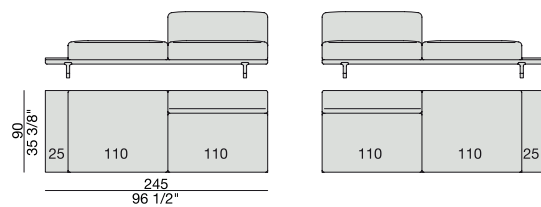

CORNER with Side Container
270x90

CORNER with Side Coffee Table
270x90

END UNIT/CORNER
with Side Coffee Table
195x90

END UNIT/CORNER
with Side Coffee Table
220x90

END UNIT Low Arm
195x90

END UNIT High Arm
195x90

END UNIT with Side Container
195x90

END UNIT with Side Coffee Table
195x90

END UNIT with Side Coffee Table
220x90

END UNIT Low Arm
245x90

END UNIT High Arm
245x90

END UNIT with Side Container
245x90

END UNIT with Side Coffee Table
245x90

END UNIT with Side Coffee Table
270x90

CHAISE LONGUE
170x90

**CHAISE LONGUE
with Side Container**
195x90

**CHAISE LONGUE
with Side Coffee Table**
195x90

CHAISE LONGUE
220x90

**CHAISE LONGUE
with Side Container**
245x90

**CHAISE LONGUE
with Side Coffee Table**
245x90

OPEN-END CORNER
135x150

OPEN-END CORNER
90x195

STOOL with Coffe Table
195x90

STOOL with Coffe Table
220x90

STOOL
170x90

DAY BED
220x90

POGGIARENI