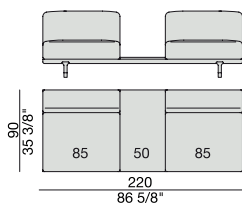

**SOFA/CENTRAL UNIT
with Coffee Tables**
220x90

**SOFA/CENTRAL UNIT
with Coffee table and Container**
220x90

**SOFA/CENTRAL UNIT
with Containers**
270x90

**SOFA/CENTRAL UNIT
with side Coffee tables**
220x90

**SOFA/CENTRAL UNIT
with Coffee table and Container**
220x90

CENTRAL UNIT
170x90

CENTRAL UNIT with Container
195x90

CENTRAL UNIT with Coffee Table
195x90

CENTRAL UNIT
220x90

CENTRAL UNIT with Coffee Table
220x90

CENTRAL UNIT with Container
245x90

CENTRAL UNIT with Coffee Table
245x90

CENTRAL UNIT with Coffee Table
2700x90

CORNER
220x90

CORNER with Side Container
220x90

CORNER with Side Coffee Table
220x90

CORNER
270x90

CORNER with Side Container
270x90

CORNER with Side Coffee Table
270x90

END UNIT/CORNER
with Side Coffee Table
195x90

END UNIT/CORNER
with Side Coffee Table
220x90

END UNIT Low Arm
195x90

END UNIT High Arm
195x90