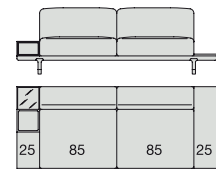

SOFA with side Container
220x90

SOFA with side Coffee Table
220x90

SOFA
270x90

SOFA High Arm
270x90

SOFA with Coffee Table
270x90

SOFA with side Container
270x90

SOFA with side Coffee Table
270x90

**SOFA/CENTRAL UNIT
with Containers**
220x90

**SOFA/CENTRAL UNIT
with Coffee Tables**
220x90

**SOFA/CENTRAL UNIT
with Coffee table and Container**
220x90

**SOFA/CENTRAL UNIT
with Containers**
270x90

**SOFA/CENTRAL UNIT
with side Coffee tables**
220x90

**SOFA/CENTRAL UNIT
with Coffee table and Container**
220x90

CENTRAL UNIT
170x90

CENTRAL UNIT with Container
195x90

CENTRAL UNIT with Coffee Table
195x90

CENTRAL UNIT
220x90

CENTRAL UNIT with Coffee Table
220x90