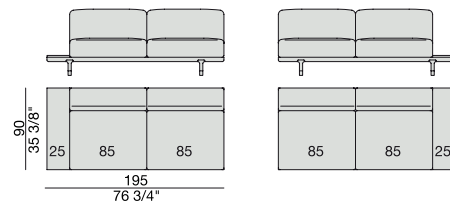

**SOFA/CENTRAL UNIT
with Coffee table and Container**
220x90

CENTRAL UNIT
170x90

CENTRAL UNIT with Container
195x90

CENTRAL UNIT with Coffee Table
195x90

CENTRAL UNIT
220x90

CENTRAL UNIT with Coffee Table
220x90

CENTRAL UNIT with Container
245x90

CENTRAL UNIT with Coffee Table
245x90

CENTRAL UNIT with Coffee Table
2700x90

CORNER
220x90

CORNER with Side Container
220x90

CORNER with Side Coffee Table
220x90

CORNER
270x90

CORNER with Side Container
270x90

CORNER with Side Coffee Table
270x90

END UNIT/CORNER
with Side Coffee Table
195x90

END UNIT/CORNER
with Side Coffee Table
220x90

END UNIT Low Arm
195x90

END UNIT High Arm
195x90

END UNIT with Side Container
195x90

END UNIT with Side Coffee Table
195x90

END UNIT with Side Coffee Table
220x90

END UNIT Low Arm
245x90

END UNIT High Arm
245x90

END UNIT with Side Container
245x90

END UNIT with Side Coffee Table
245x90