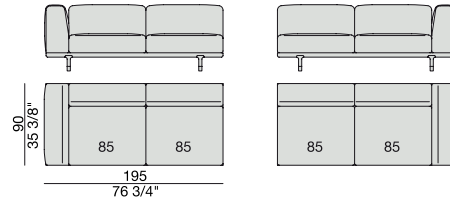

**SOFA/CENTRAL UNIT
with Coffee table and Container**
220x90

CENTRAL UNIT
170x90

CENTRAL UNIT with Container
195x90

CENTRAL UNIT with Coffee Table
195x90

CENTRAL UNIT
220x90

CENTRAL UNIT with Coffee Table
220x90

CENTRAL UNIT with Container
245x90

CENTRAL UNIT with Coffee Table
245x90

CENTRAL UNIT with Coffee Table
2700x90

CORNER
220x90

CORNER with Side Container
220x90

CORNER with Side Coffee Table
220x90

CORNER
270x90

CORNER with Side Container
270x90

CORNER with Side Coffee Table
270x90

END UNIT/CORNER
with Side Coffee Table
195x90

END UNIT/CORNER
with Side Coffee Table
220x90

END UNIT Low Arm
195x90

END UNIT High Arm
195x90

END UNIT with Side Container
195x90

END UNIT with Side Coffee Table
195x90

END UNIT with Side Coffee Table
220x90

END UNIT Low Arm
245x90

END UNIT High Arm
245x90

END UNIT with Side Container
245x90

END UNIT with Side Coffee Table
245x90