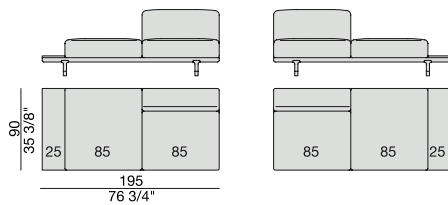

CENTRAL UNIT with Container
245x90

CENTRAL UNIT with Coffee Table
245x90

CENTRAL UNIT with Coffee Table
2700x90

CORNER
220x90

CORNER with Side Container
220x90

CORNER with Side Coffee Table
220x90

CORNER
270x90

CORNER with Side Container
270x90

CORNER with Side Coffee Table
270x90

END UNIT/CORNER
with Side Coffee Table
195x90

END UNIT/CORNER
with Side Coffee Table
220x90

END UNIT Low Arm
195x90

END UNIT High Arm
195x90

END UNIT with Side Container
195x90

END UNIT with Side Coffee Table
195x90

END UNIT with Side Coffee Table
220x90

END UNIT Low Arm
245x90

END UNIT High Arm
245x90

END UNIT with Side Container
245x90

END UNIT with Side Coffee Table
245x90

END UNIT with Side Coffee Table
270x90

CHAISE LONGUE
170x90

**CHAISE LONGUE
with Side Container**
195x90

**CHAISE LONGUE
with Side Coffee Table**
195x90

CHAISE LONGUE
220x90

**CHAISE LONGUE
with Side Container**
245x90