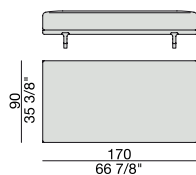

END UNIT with Side Container
195x90

END UNIT with Side Coffee Table
195x90

END UNIT with Side Coffee Table
220x90

END UNIT Low Arm
245x90

END UNIT High Arm
245x90

END UNIT with Side Container
245x90

END UNIT with Side Coffee Table
245x90

END UNIT with Side Coffee Table
270x90

CHAISE LONGUE
170x90

**CHAISE LONGUE
with Side Container**
195x90

**CHAISE LONGUE
with Side Coffee Table**
195x90

CHAISE LONGUE
220x90

**CHAISE LONGUE
with Side Container**
245x90

**CHAISE LONGUE
with Side Coffee Table**
245x90

OPEN-END CORNER
135x150

OPEN-END CORNER
90x195

STOOL with Coffe Table
195x90

STOOL with Coffe Table
220x90

STOOL
170x90

DAY BED
220x90

POGGIARENI