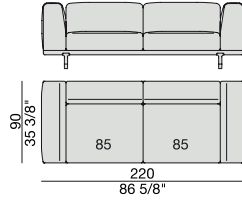

ARGO

Design D. Dolcini

DIVANO | SOFA

2018

SOFA
220x90

SOFA High Arm
220x90

SOFA with Container
245x90

SOFA with Coffee Table
245x90

SOFA with side Container
220x90

SOFA with side Coffee Table
220x90

SOFA
270x90

SOFA High Arm
270x90

SOFA with Coffee Table
270x90

SOFA with side Container
270x90

SOFA with side Coffee Table
270x90

**SOFA/CENTRAL UNIT
with Containers**
220x90

**SOFA/CENTRAL UNIT
with Coffee Tables**
220x90

**SOFA/CENTRAL UNIT
with Coffee table and Container**
220x90

**SOFA/CENTRAL UNIT
with Containers**
270x90

**SOFA/CENTRAL UNIT
with side Coffee tables**
220x90