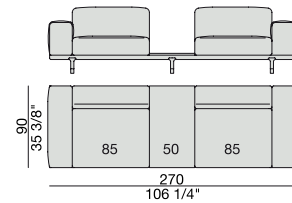

SOFA with side Container
220x90

SOFA with side Coffee Table
220x90

SOFA
270x90

SOFA High Arm
270x90

SOFA with Coffee Table
270x90

SOFA with side Container
270x90

SOFA with side Coffee Table
270x90

**SOFA/CENTRAL UNIT
with Containers**
220x90

**SOFA/CENTRAL UNIT
with Coffee Tables**
220x90

**SOFA/CENTRAL UNIT
with Coffee table and Container**
220x90

**SOFA/CENTRAL UNIT
with Containers**
270x90

**SOFA/CENTRAL UNIT
with side Coffee tables**
220x90

**SOFA/CENTRAL UNIT
with Coffee table and Container**
220x90

CENTRAL UNIT
170x90

CENTRAL UNIT with Container
195x90

CENTRAL UNIT with Coffee Table
195x90

CENTRAL UNIT
220x90

CENTRAL UNIT with Coffee Table
220x90

CENTRAL UNIT with Container
245x90

CENTRAL UNIT with Coffee Table
245x90

CENTRAL UNIT with Coffee Table
2700x90

CORNER
220x90

CORNER with Side Container
220x90

CORNER with Side Coffee Table
220x90

CORNER
270x90