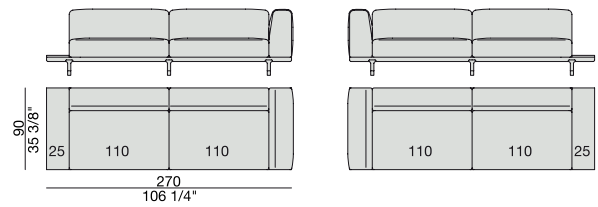

**SOFA/CENTRAL UNIT
with Coffee Tables**
220x90

**SOFA/CENTRAL UNIT
with Coffee table and Container**
220x90

**SOFA/CENTRAL UNIT
with Containers**
270x90

**SOFA/CENTRAL UNIT
with side Coffee tables**
220x90

**SOFA/CENTRAL UNIT
with Coffee table and Container**
220x90

CENTRAL UNIT
170x90

CENTRAL UNIT with Container
195x90

CENTRAL UNIT with Coffee Table
195x90

CENTRAL UNIT
220x90

CENTRAL UNIT with Coffee Table
220x90

CENTRAL UNIT with Container
245x90

CENTRAL UNIT with Coffee Table
245x90

CENTRAL UNIT with Coffee Table
2700x90

CORNER
220x90

CORNER with Side Container
220x90

CORNER with Side Coffee Table
220x90

CORNER
270x90

CORNER with Side Container
270x90

CORNER with Side Coffee Table
270x90

END UNIT/CORNER
with Side Coffee Table
195x90

END UNIT/CORNER
with Side Coffee Table
220x90

END UNIT Low Arm
195x90

END UNIT High Arm
195x90