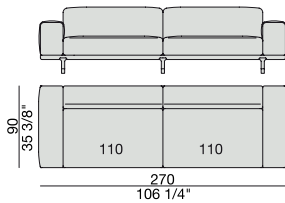

ARGO

Design D. Dolcini

DIVANO | SOFA

2018

SOFA
220x90

SOFA High Arm
220x90

SOFA with Container
245x90

SOFA with Coffee Table
245x90

SOFA with side Container
220x90

SOFA with side Coffee Table
220x90

SOFA
270x90

SOFA High Arm
270x90

SOFA with Coffee Table
270x90

SOFA with side Container
270x90

SOFA with side Coffee Table
270x90

**SOFA/CENTRAL UNIT
with Containers**
220x90

**SOFA/CENTRAL UNIT
with Coffee Tables**
220x90

**SOFA/CENTRAL UNIT
with Coffee table and Container**
220x90

**SOFA/CENTRAL UNIT
with Containers**
270x90

**SOFA/CENTRAL UNIT
with side Coffee tables**
220x90