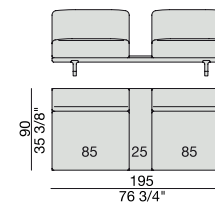

SOFA with side Container
220x90

SOFA with side Coffee Table
220x90

SOFA
270x90

SOFA High Arm
270x90

SOFA with Coffee Table
270x90

SOFA with side Container
270x90

SOFA with side Coffee Table
270x90

**SOFA/CENTRAL UNIT
with Containers**
220x90

**SOFA/CENTRAL UNIT
with Coffee Tables**
220x90

**SOFA/CENTRAL UNIT
with Coffee table and Container**
220x90

**SOFA/CENTRAL UNIT
with Containers**
270x90

**SOFA/CENTRAL UNIT
with side Coffee tables**
220x90

**SOFA/CENTRAL UNIT
with Coffee table and Container**
220x90

CENTRAL UNIT
170x90

CENTRAL UNIT with Container
195x90

CENTRAL UNIT with Coffee Table
195x90

CENTRAL UNIT
220x90

CENTRAL UNIT with Coffee Table
220x90

CENTRAL UNIT with Container
245x90

CENTRAL UNIT with Coffee Table
245x90

CENTRAL UNIT with Coffee Table
2700x90

CORNER
220x90

CORNER with Side Container
220x90

CORNER with Side Coffee Table
220x90

CORNER
270x90