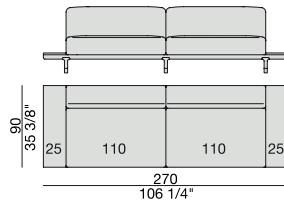

SOFA with side Container
220x90

SOFA with side Coffee Table
220x90

SOFA
270x90

SOFA High Arm
270x90

SOFA with Coffee Table
270x90

SOFA with side Container
270x90

SOFA with side Coffee Table
270x90

**SOFA/CENTRAL UNIT
with Containers**
220x90

**SOFA/CENTRAL UNIT
with Coffee Tables**
220x90

**SOFA/CENTRAL UNIT
with Coffee table and Container**
220x90

**SOFA/CENTRAL UNIT
with Containers**
270x90

**SOFA/CENTRAL UNIT
with side Coffee tables**
220x90

**SOFA/CENTRAL UNIT
with Coffee table and Container**
220x90

CENTRAL UNIT
170x90

CENTRAL UNIT with Container
195x90

CENTRAL UNIT with Coffee Table
195x90

CENTRAL UNIT
220x90

CENTRAL UNIT with Coffee Table
220x90