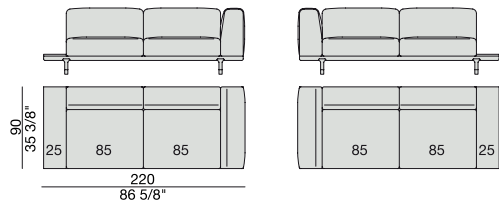

**SOFA/CENTRAL UNIT
with Coffee Tables**
220x90

**SOFA/CENTRAL UNIT
with Coffee table and Container**
220x90

**SOFA/CENTRAL UNIT
with Containers**
270x90

**SOFA/CENTRAL UNIT
with side Coffee tables**
220x90

**SOFA/CENTRAL UNIT
with Coffee table and Container**
220x90

CENTRAL UNIT
170x90

CENTRAL UNIT with Container
195x90

CENTRAL UNIT with Coffee Table
195x90

CENTRAL UNIT
220x90

CENTRAL UNIT with Coffee Table
220x90

CENTRAL UNIT with Container
245x90

CENTRAL UNIT with Coffee Table
245x90

CENTRAL UNIT with Coffee Table
2700x90

CORNER
220x90

CORNER with Side Container
220x90

CORNER with Side Coffee Table
220x90

CORNER
270x90

CORNER with Side Container
270x90

CORNER with Side Coffee Table
270x90

END UNIT/CORNER
with Side Coffee Table
195x90

END UNIT/CORNER
with Side Coffee Table
220x90

END UNIT Low Arm
195x90

END UNIT High Arm
195x90