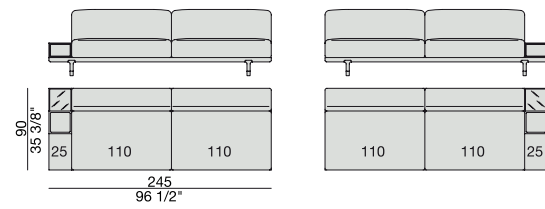

CENTRAL UNIT with Container
245x90

CENTRAL UNIT with Coffee Table
245x90

CENTRAL UNIT with Coffee Table
2700x90

CORNER
220x90

CORNER with Side Container
220x90

CORNER with Side Coffee Table
220x90

CORNER
270x90

CORNER with Side Container
270x90

CORNER with Side Coffee Table
270x90

END UNIT/CORNER
with Side Coffee Table
195x90

END UNIT/CORNER
with Side Coffee Table
220x90

END UNIT Low Arm
195x90

END UNIT High Arm
195x90

END UNIT with Side Container
195x90

END UNIT with Side Coffee Table
195x90

END UNIT with Side Coffee Table
220x90

END UNIT Low Arm
245x90

END UNIT High Arm
245x90

END UNIT with Side Container
245x90

END UNIT with Side Coffee Table
245x90

END UNIT with Side Coffee Table
270x90

CHAISE LONGUE
170x90

**CHAISE LONGUE
with Side Container**
195x90

**CHAISE LONGUE
with Side Coffee Table**
195x90

CHAISE LONGUE
220x90

**CHAISE LONGUE
with Side Container**
245x90