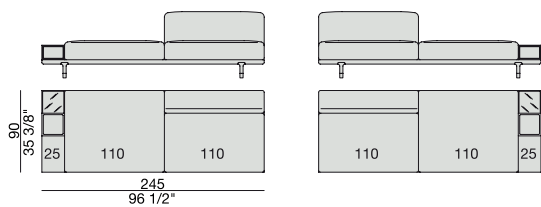

END UNIT with Side Container
195x90

END UNIT with Side Coffee Table
195x90

END UNIT with Side Coffee Table
220x90

END UNIT Low Arm
245x90

END UNIT High Arm
245x90

END UNIT with Side Container
245x90

END UNIT with Side Coffee Table
245x90

END UNIT with Side Coffee Table
270x90

CHAISE LONGUE
170x90

**CHAISE LONGUE
with Side Container**
195x90

**CHAISE LONGUE
with Side Coffee Table**
195x90

CHAISE LONGUE
220x90

**CHAISE LONGUE
with Side Container**
245x90