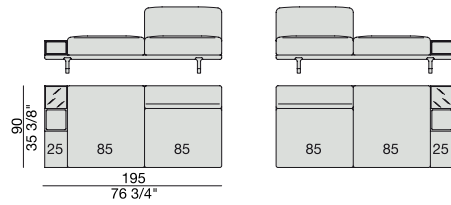

CENTRAL UNIT with Container
245x90

CENTRAL UNIT with Coffee Table
245x90

CENTRAL UNIT with Coffee Table
2700x90

CORNER
220x90

CORNER with Side Container
220x90

CORNER with Side Coffee Table
220x90

CORNER
270x90

CORNER with Side Container
270x90

CORNER with Side Coffee Table
270x90

END UNIT/CORNER
with Side Coffee Table
195x90

END UNIT/CORNER
with Side Coffee Table
220x90

END UNIT Low Arm
195x90

END UNIT High Arm
195x90

END UNIT with Side Container
195x90

END UNIT with Side Coffee Table
195x90

END UNIT with Side Coffee Table
220x90

END UNIT Low Arm
245x90

END UNIT High Arm
245x90

END UNIT with Side Container
245x90

END UNIT with Side Coffee Table
245x90

END UNIT with Side Coffee Table
270x90

CHAISE LONGUE
170x90

**CHAISE LONGUE
with Side Container**
195x90

**CHAISE LONGUE
with Side Coffee Table**
195x90

CHAISE LONGUE
220x90

**CHAISE LONGUE
with Side Container**
245x90