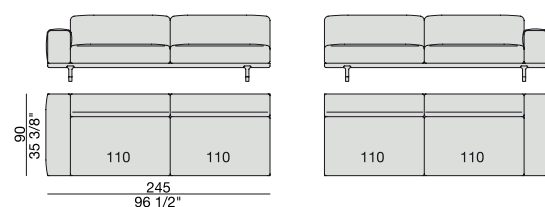

**SOFA/CENTRAL UNIT
with Coffee table and Container**
220x90

CENTRAL UNIT
170x90

CENTRAL UNIT with Container
195x90

CENTRAL UNIT with Coffee Table
195x90

CENTRAL UNIT
220x90

CENTRAL UNIT with Coffee Table
220x90

CENTRAL UNIT with Container
245x90

CENTRAL UNIT with Coffee Table
245x90

CENTRAL UNIT with Coffee Table
2700x90

CORNER
220x90

CORNER with Side Container
220x90

CORNER with Side Coffee Table
220x90

CORNER
270x90

CORNER with Side Container
270x90

CORNER with Side Coffee Table
270x90

END UNIT/CORNER
with Side Coffee Table
195x90

END UNIT/CORNER
with Side Coffee Table
220x90

END UNIT Low Arm
195x90

END UNIT High Arm
195x90

END UNIT with Side Container
195x90

END UNIT with Side Coffee Table
195x90

END UNIT with Side Coffee Table
220x90

END UNIT Low Arm
245x90

END UNIT High Arm
245x90

END UNIT with Side Container
245x90

END UNIT with Side Coffee Table
245x90