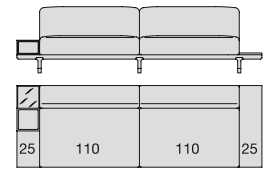

SOFA with side Container
220x90

SOFA with side Coffee Table
220x90

SOFA
270x90

SOFA High Arm
270x90

SOFA with Coffee Table
270x90

SOFA with side Container
270x90

SOFA with side Coffee Table
270x90

**SOFA/CENTRAL UNIT
with Containers**
220x90

**SOFA/CENTRAL UNIT
with Coffee Tables**
220x90

**SOFA/CENTRAL UNIT
with Coffee table and Container**
220x90

**SOFA/CENTRAL UNIT
with Containers**
270x90

**SOFA/CENTRAL UNIT
with side Coffee tables**
220x90

**SOFA/CENTRAL UNIT
with Coffee table and Container**
220x90

CENTRAL UNIT
170x90

CENTRAL UNIT with Container
195x90

CENTRAL UNIT with Coffee Table
195x90

CENTRAL UNIT
220x90

CENTRAL UNIT with Coffee Table
220x90

CENTRAL UNIT with Container
245x90

CENTRAL UNIT with Coffee Table
245x90

CENTRAL UNIT with Coffee Table
2700x90

CORNER
220x90

CORNER with Side Container
220x90

CORNER with Side Coffee Table
220x90

CORNER
270x90