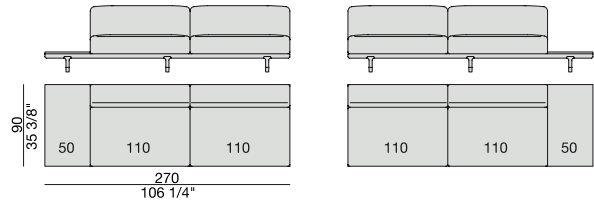

CENTRAL UNIT with Container
245x90

CENTRAL UNIT with Coffee Table
245x90

CENTRAL UNIT with Coffee Table
2700x90

CORNER
220x90

CORNER with Side Container
220x90

CORNER with Side Coffee Table
220x90

CORNER
270x90

CORNER with Side Container
270x90

CORNER with Side Coffee Table
270x90

END UNIT/CORNER
with Side Coffee Table
195x90

END UNIT/CORNER
with Side Coffee Table
220x90

END UNIT Low Arm
195x90

END UNIT High Arm
195x90

END UNIT with Side Container
195x90

END UNIT with Side Coffee Table
195x90

END UNIT with Side Coffee Table
220x90

END UNIT Low Arm
245x90

END UNIT High Arm
245x90

END UNIT with Side Container
245x90

END UNIT with Side Coffee Table
245x90

END UNIT with Side Coffee Table
270x90

CHAISE LONGUE
170x90

**CHAISE LONGUE
with Side Container**
195x90

**CHAISE LONGUE
with Side Coffee Table**
195x90

CHAISE LONGUE
220x90

**CHAISE LONGUE
with Side Container**
245x90