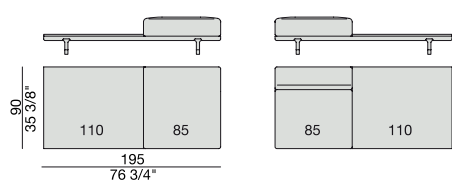

CORNER with Side Container
270x90

CORNER with Side Coffee Table
270x90

END UNIT/CORNER
with Side Coffee Table
195x90

END UNIT/CORNER
with Side Coffee Table
220x90

END UNIT Low Arm
195x90

END UNIT High Arm
195x90

END UNIT with Side Container
195x90

END UNIT with Side Coffee Table
195x90

END UNIT with Side Coffee Table
220x90

END UNIT Low Arm
245x90

END UNIT High Arm
245x90

END UNIT with Side Container
245x90

END UNIT with Side Coffee Table
245x90

END UNIT with Side Coffee Table
270x90

CHAISE LONGUE
170x90

**CHAISE LONGUE
with Side Container**
195x90

**CHAISE LONGUE
with Side Coffee Table**
195x90

CHAISE LONGUE
220x90

**CHAISE LONGUE
with Side Container**
245x90

**CHAISE LONGUE
with Side Coffee Table**
245x90

OPEN-END CORNER
135x150

OPEN-END CORNER
90x195

STOOL with Coffe Table
195x90

STOOL with Coffe Table
220x90

STOOL
170x90

DAY BED
220x90

POGGIARENI