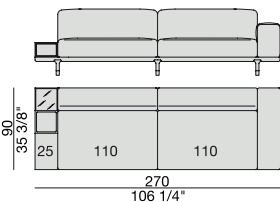

SOFA with side Container
220x90

SOFA with side Coffee Table
220x90

SOFA
270x90

SOFA High Arm
270x90

SOFA with Coffee Table
270x90

SOFA with side Container
270x90

SOFA with side Coffee Table
270x90

**SOFA/CENTRAL UNIT
with Containers**
220x90

**SOFA/CENTRAL UNIT
with Coffee Tables**
220x90

**SOFA/CENTRAL UNIT
with Coffee table and Container**
220x90

**SOFA/CENTRAL UNIT
with Containers**
270x90

**SOFA/CENTRAL UNIT
with side Coffee tables**
220x90

**SOFA/CENTRAL UNIT
with Coffee table and Container**
220x90

CENTRAL UNIT
170x90

CENTRAL UNIT with Container
195x90

CENTRAL UNIT with Coffee Table
195x90

CENTRAL UNIT
220x90

CENTRAL UNIT with Coffee Table
220x90