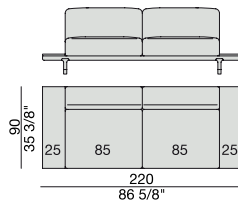

SOFA with side Container
220x90

SOFA with side Coffee Table
220x90

SOFA
270x90

SOFA High Arm
270x90

SOFA with Coffee Table
270x90

SOFA with side Container
270x90

SOFA with side Coffee Table
270x90

**SOFA/CENTRAL UNIT
with Containers**
220x90

**SOFA/CENTRAL UNIT
with Coffee Tables**
220x90

**SOFA/CENTRAL UNIT
with Coffee table and Container**
220x90

**SOFA/CENTRAL UNIT
with Containers**
270x90

**SOFA/CENTRAL UNIT
with side Coffee tables**
220x90

**SOFA/CENTRAL UNIT
with Coffee table and Container**
220x90

CENTRAL UNIT
170x90

CENTRAL UNIT with Container
195x90

CENTRAL UNIT with Coffee Table
195x90

CENTRAL UNIT
220x90

CENTRAL UNIT with Coffee Table
220x90