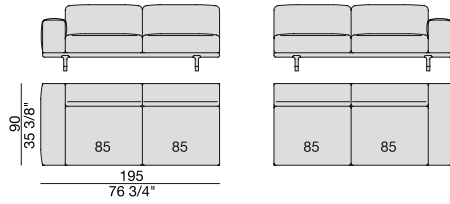

**SOFA/CENTRAL UNIT
with Coffee table and Container**
220x90

CENTRAL UNIT
170x90

CENTRAL UNIT with Container
195x90

CENTRAL UNIT with Coffee Table
195x90

CENTRAL UNIT
220x90

CENTRAL UNIT with Coffee Table
220x90

CENTRAL UNIT with Container
245x90

CENTRAL UNIT with Coffee Table
245x90

CENTRAL UNIT with Coffee Table
2700x90

CORNER
220x90

CORNER with Side Container
220x90

CORNER with Side Coffee Table
220x90

CORNER
270x90

CORNER with Side Container
270x90

CORNER with Side Coffee Table
270x90

END UNIT/CORNER
with Side Coffee Table
195x90

END UNIT/CORNER
with Side Coffee Table
220x90

END UNIT Low Arm
195x90

END UNIT High Arm
195x90

END UNIT with Side Container
195x90

END UNIT with Side Coffee Table
195x90

END UNIT with Side Coffee Table
220x90

END UNIT Low Arm
245x90

END UNIT High Arm
245x90

END UNIT with Side Container
245x90

END UNIT with Side Coffee Table
245x90