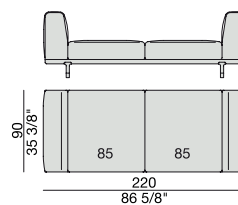

END UNIT with Side Container
195x90

END UNIT with Side Coffee Table
195x90

END UNIT with Side Coffee Table
220x90

END UNIT Low Arm
245x90

END UNIT High Arm
245x90

END UNIT with Side Container
245x90

END UNIT with Side Coffee Table
245x90

END UNIT with Side Coffee Table
270x90

CHAISE LONGUE
170x90

**CHAISE LONGUE
with Side Container**
195x90

**CHAISE LONGUE
with Side Coffee Table**
195x90

CHAISE LONGUE
220x90

**CHAISE LONGUE
with Side Container**
245x90

**CHAISE LONGUE
with Side Coffee Table**
245x90

OPEN-END CORNER
135x150

OPEN-END CORNER
90x195

STOOL with Coffe Table
195x90

STOOL with Coffe Table
220x90

STOOL
170x90

DAY BED
220x90

POGGIARENI