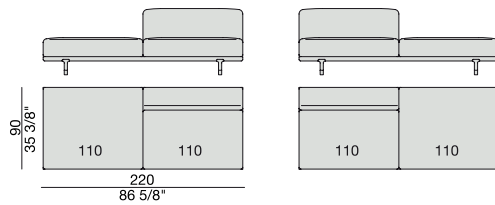

CORNER with Side Container
270x90

CORNER with Side Coffee Table
270x90

END UNIT/CORNER
with Side Coffee Table
195x90

END UNIT/CORNER
with Side Coffee Table
220x90

END UNIT Low Arm
195x90

END UNIT High Arm
195x90

END UNIT with Side Container
195x90

END UNIT with Side Coffee Table
195x90

END UNIT with Side Coffee Table
220x90

END UNIT Low Arm
245x90

END UNIT High Arm
245x90

END UNIT with Side Container
245x90

END UNIT with Side Coffee Table
245x90

END UNIT with Side Coffee Table
270x90

CHAISE LONGUE
170x90

**CHAISE LONGUE
with Side Container**
195x90

**CHAISE LONGUE
with Side Coffee Table**
195x90

CHAISE LONGUE
220x90

**CHAISE LONGUE
with Side Container**
245x90

**CHAISE LONGUE
with Side Coffee Table**
245x90

OPEN-END CORNER
135x150

OPEN-END CORNER
90x195

STOOL with Coffe Table
195x90

STOOL with Coffe Table
220x90

STOOL
170x90

DAY BED
220x90

POGGIARENI