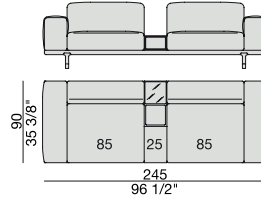

ARGO

Design D. Dolcini

DIVANO | SOFA

2018

SOFA
220x90

SOFA High Arm
220x90

SOFA with Container
245x90

SOFA with Coffee Table
245x90

SOFA with side Container
220x90

SOFA with side Coffee Table
220x90

SOFA
270x90

SOFA High Arm
270x90

SOFA with Coffee Table
270x90

SOFA with side Container
270x90

SOFA with side Coffee Table
270x90

**SOFA/CENTRAL UNIT
with Containers**
220x90

**SOFA/CENTRAL UNIT
with Coffee Tables**
220x90

**SOFA/CENTRAL UNIT
with Coffee table and Container**
220x90

**SOFA/CENTRAL UNIT
with Containers**
270x90

**SOFA/CENTRAL UNIT
with side Coffee tables**
220x90

**SOFA/CENTRAL UNIT
with Coffee table and Container**
220x90

CENTRAL UNIT
170x90

CENTRAL UNIT with Container
195x90

CENTRAL UNIT with Coffee Table
195x90

CENTRAL UNIT
220x90

CENTRAL UNIT with Coffee Table
220x90