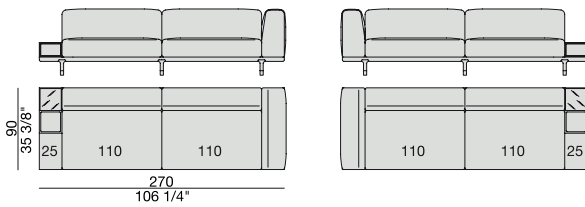

**SOFA/CENTRAL UNIT
with Coffee Tables**
220x90

**SOFA/CENTRAL UNIT
with Coffee table and Container**
220x90

**SOFA/CENTRAL UNIT
with Containers**
270x90

**SOFA/CENTRAL UNIT
with side Coffee tables**
220x90

**SOFA/CENTRAL UNIT
with Coffee table and Container**
220x90

CENTRAL UNIT
170x90

CENTRAL UNIT with Container
195x90

CENTRAL UNIT with Coffee Table
195x90

CENTRAL UNIT
220x90

CENTRAL UNIT with Coffee Table
220x90

CENTRAL UNIT with Container
245x90

CENTRAL UNIT with Coffee Table
245x90

CENTRAL UNIT with Coffee Table
2700x90

CORNER
220x90

CORNER with Side Container
220x90

CORNER with Side Coffee Table
220x90

CORNER
270x90

CORNER with Side Container
270x90

CORNER with Side Coffee Table
270x90

END UNIT/CORNER
with Side Coffee Table
195x90

END UNIT/CORNER
with Side Coffee Table
220x90

END UNIT Low Arm
195x90

END UNIT High Arm
195x90