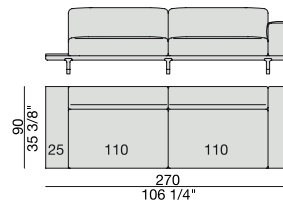

SOFA with side Container
220x90

SOFA with side Coffee Table
220x90

SOFA
270x90

SOFA High Arm
270x90

SOFA with Coffee Table
270x90

SOFA with side Container
270x90

SOFA with side Coffee Table
270x90

**SOFA/CENTRAL UNIT
with Containers**
220x90

**SOFA/CENTRAL UNIT
with Coffee Tables**
220x90

**SOFA/CENTRAL UNIT
with Coffee table and Container**
220x90

**SOFA/CENTRAL UNIT
with Containers**
270x90

**SOFA/CENTRAL UNIT
with side Coffee tables**
220x90

**SOFA/CENTRAL UNIT
with Coffee table and Container**
220x90

CENTRAL UNIT
170x90

CENTRAL UNIT with Container
195x90

CENTRAL UNIT with Coffee Table
195x90

CENTRAL UNIT
220x90

CENTRAL UNIT with Coffee Table
220x90