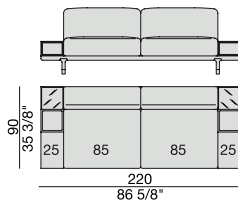

SOFA with side Container
220x90

SOFA with side Coffee Table
220x90

SOFA
270x90

SOFA High Arm
270x90

SOFA with Coffee Table
270x90

SOFA with side Container
270x90

SOFA with side Coffee Table
270x90

**SOFA/CENTRAL UNIT
with Containers**
220x90

**SOFA/CENTRAL UNIT
with Coffee Tables**
220x90

**SOFA/CENTRAL UNIT
with Coffee table and Container**
220x90

**SOFA/CENTRAL UNIT
with Containers**
270x90

**SOFA/CENTRAL UNIT
with side Coffee tables**
220x90

**SOFA/CENTRAL UNIT
with Coffee table and Container**
220x90

CENTRAL UNIT
170x90

CENTRAL UNIT with Container
195x90

CENTRAL UNIT with Coffee Table
195x90

CENTRAL UNIT
220x90

CENTRAL UNIT with Coffee Table
220x90