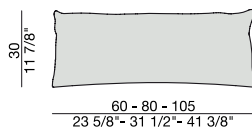

END UNIT with Side Coffee Table
270x90

CHAISE LONGUE
170x90

**CHAISE LONGUE
with Side Container**
195x90

**CHAISE LONGUE
with Side Coffee Table**
195x90

CHAISE LONGUE
220x90

**CHAISE LONGUE
with Side Container**
245x90

**CHAISE LONGUE
with Side Coffee Table**
245x90

OPEN-END CORNER
135x150

OPEN-END CORNER
90x195

STOOL with Coffe Table
195x90

STOOL with Coffe Table
220x90

STOOL
170x90

DAY BED
220x90

POGGIARENI