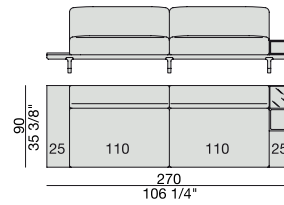

SOFA with side Container
220x90

SOFA with side Coffee Table
220x90

SOFA
270x90

SOFA High Arm
270x90

SOFA with Coffee Table
270x90

SOFA with side Container
270x90

SOFA with side Coffee Table
270x90

**SOFA/CENTRAL UNIT
with Containers**
220x90

**SOFA/CENTRAL UNIT
with Coffee Tables**
220x90

**SOFA/CENTRAL UNIT
with Coffee table and Container**
220x90

**SOFA/CENTRAL UNIT
with Containers**
270x90

**SOFA/CENTRAL UNIT
with side Coffee tables**
220x90

**SOFA/CENTRAL UNIT
with Coffee table and Container**
220x90

CENTRAL UNIT
170x90

CENTRAL UNIT with Container
195x90

CENTRAL UNIT with Coffee Table
195x90

CENTRAL UNIT
220x90

CENTRAL UNIT with Coffee Table
220x90

CENTRAL UNIT with Container
245x90

CENTRAL UNIT with Coffee Table
245x90

CENTRAL UNIT with Coffee Table
2700x90

CORNER
220x90

CORNER with Side Container
220x90

CORNER with Side Coffee Table
220x90

CORNER
270x90