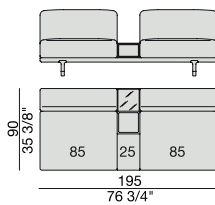

SOFA with side Container
220x90

SOFA with side Coffee Table
220x90

SOFA
270x90

SOFA High Arm
270x90

SOFA with Coffee Table
270x90

SOFA with side Container
270x90

SOFA with side Coffee Table
270x90

**SOFA/CENTRAL UNIT
with Containers**
220x90

**SOFA/CENTRAL UNIT
with Coffee Tables**
220x90

**SOFA/CENTRAL UNIT
with Coffee table and Container**
220x90

**SOFA/CENTRAL UNIT
with Containers**
270x90

**SOFA/CENTRAL UNIT
with side Coffee tables**
220x90

**SOFA/CENTRAL UNIT
with Coffee table and Container**
220x90

CENTRAL UNIT
170x90

CENTRAL UNIT with Container
195x90

CENTRAL UNIT with Coffee Table
195x90

CENTRAL UNIT
220x90

CENTRAL UNIT with Coffee Table
220x90

CENTRAL UNIT with Container
245x90

CENTRAL UNIT with Coffee Table
245x90

CENTRAL UNIT with Coffee Table
2700x90

CORNER
220x90

CORNER with Side Container
220x90

CORNER with Side Coffee Table
220x90

CORNER
270x90