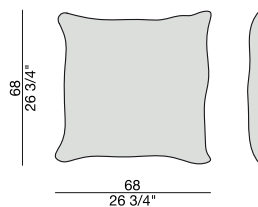

END UNIT with Side Container
195x90

END UNIT with Side Coffee Table
195x90

END UNIT with Side Coffee Table
220x90

END UNIT Low Arm
245x90

END UNIT High Arm
245x90

END UNIT with Side Container
245x90

END UNIT with Side Coffee Table
245x90

END UNIT with Side Coffee Table
270x90

CHAISE LONGUE
170x90

**CHAISE LONGUE
with Side Container**
195x90

**CHAISE LONGUE
with Side Coffee Table**
195x90

CHAISE LONGUE
220x90

**CHAISE LONGUE
with Side Container**
245x90

**CHAISE LONGUE
with Side Coffee Table**
245x90

OPEN-END CORNER
135x150

OPEN-END CORNER
90x195

STOOL with Coffe Table
195x90

STOOL with Coffe Table
220x90

STOOL
170x90

DAY BED
220x90

POGGIARENI