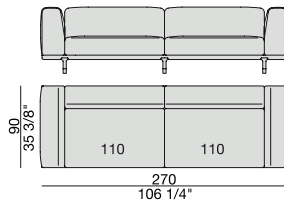

ARGO

Design D. Dolcini

DIVANO | SOFA

2018

SOFA
220x90

SOFA High Arm
220x90

SOFA with Container
245x90

SOFA with Coffee Table
245x90

SOFA with side Container
220x90

SOFA with side Coffee Table
220x90

SOFA
270x90

SOFA High Arm
270x90

SOFA with Coffee Table
270x90

SOFA with side Container
270x90

SOFA with side Coffee Table
270x90

**SOFA/CENTRAL UNIT
with Containers**
220x90

**SOFA/CENTRAL UNIT
with Coffee Tables**
220x90

**SOFA/CENTRAL UNIT
with Coffee table and Container**
220x90

**SOFA/CENTRAL UNIT
with Containers**
270x90

**SOFA/CENTRAL UNIT
with side Coffee tables**
220x90