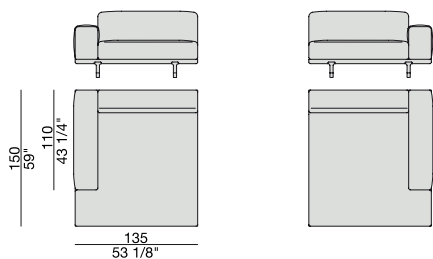

END UNIT with Side Container
195x90

END UNIT with Side Coffee Table
195x90

END UNIT with Side Coffee Table
220x90

END UNIT Low Arm
245x90

END UNIT High Arm
245x90

END UNIT with Side Container
245x90

END UNIT with Side Coffee Table
245x90

END UNIT with Side Coffee Table
270x90

CHAISE LONGUE
170x90

**CHAISE LONGUE
with Side Container**
195x90

**CHAISE LONGUE
with Side Coffee Table**
195x90

CHAISE LONGUE
220x90

**CHAISE LONGUE
with Side Container**
245x90

**CHAISE LONGUE
with Side Coffee Table**
245x90

OPEN-END CORNER
135x150

OPEN-END CORNER
90x195

STOOL with Coffe Table
195x90

STOOL with Coffe Table
220x90

STOOL
170x90

DAY BED
220x90

POGGIARENI