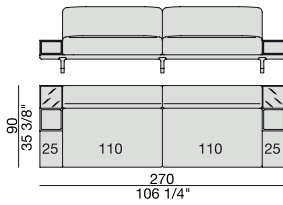

SOFA with side Container
220x90

SOFA with side Coffee Table
220x90

SOFA
270x90

SOFA High Arm
270x90

SOFA with Coffee Table
270x90

SOFA with side Container
270x90

SOFA with side Coffee Table
270x90

**SOFA/CENTRAL UNIT
with Containers**
220x90

**SOFA/CENTRAL UNIT
with Coffee Tables**
220x90

**SOFA/CENTRAL UNIT
with Coffee table and Container**
220x90

**SOFA/CENTRAL UNIT
with Containers**
270x90

**SOFA/CENTRAL UNIT
with side Coffee tables**
220x90