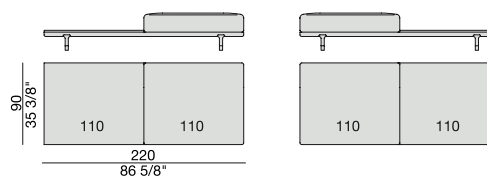

END UNIT with Side Coffee Table
270x90

CHAISE LONGUE
170x90

**CHAISE LONGUE
with Side Container**
195x90

**CHAISE LONGUE
with Side Coffee Table**
195x90

CHAISE LONGUE
220x90

**CHAISE LONGUE
with Side Container**
245x90

**CHAISE LONGUE
with Side Coffee Table**
245x90

OPEN-END CORNER
135x150

OPEN-END CORNER
90x195

STOOL with Coffe Table
195x90

STOOL with Coffe Table
220x90

STOOL
170x90

DAY BED
220x90

POGGIARENI