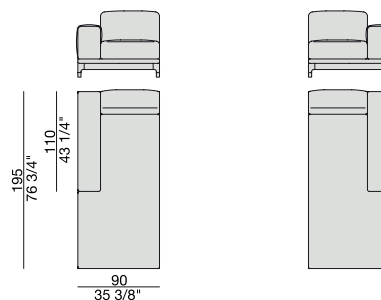

END UNIT with Side Container
195x90

END UNIT with Side Coffee Table
195x90

END UNIT with Side Coffee Table
220x90

END UNIT Low Arm
245x90

END UNIT High Arm
245x90

END UNIT with Side Container
245x90

END UNIT with Side Coffee Table
245x90

END UNIT with Side Coffee Table
270x90

CHAISE LONGUE
170x90

**CHAISE LONGUE
with Side Container**
195x90

**CHAISE LONGUE
with Side Coffee Table**
195x90

CHAISE LONGUE
220x90

**CHAISE LONGUE
with Side Container**
245x90

**CHAISE LONGUE
with Side Coffee Table**
245x90

OPEN-END CORNER
135x150

OPEN-END CORNER
90x195

STOOL with Coffe Table
195x90

STOOL with Coffe Table
220x90

STOOL
170x90

DAY BED
220x90

POGGIARENI