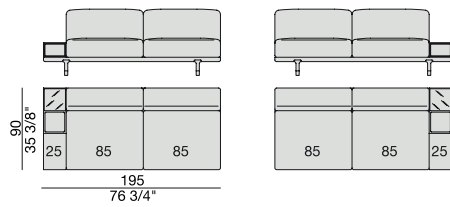

**SOFA/CENTRAL UNIT
with Coffee table and Container**
220x90

CENTRAL UNIT
170x90

CENTRAL UNIT with Container
195x90

CENTRAL UNIT with Coffee Table
195x90

CENTRAL UNIT
220x90

CENTRAL UNIT with Coffee Table
220x90

CENTRAL UNIT with Container
245x90

CENTRAL UNIT with Coffee Table
245x90

CENTRAL UNIT with Coffee Table
2700x90

CORNER
220x90

CORNER with Side Container
220x90

CORNER with Side Coffee Table
220x90

CORNER
270x90

CORNER with Side Container
270x90

CORNER with Side Coffee Table
270x90

END UNIT/CORNER
with Side Coffee Table
195x90

END UNIT/CORNER
with Side Coffee Table
220x90

END UNIT Low Arm
195x90

END UNIT High Arm
195x90

END UNIT with Side Container
195x90

END UNIT with Side Coffee Table
195x90

END UNIT with Side Coffee Table
220x90

END UNIT Low Arm
245x90

END UNIT High Arm
245x90

END UNIT with Side Container
245x90

END UNIT with Side Coffee Table
245x90