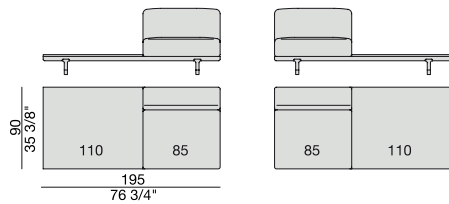

**SOFA/CENTRAL UNIT
with Coffee Tables**
220x90

**SOFA/CENTRAL UNIT
with Coffee table and Container**
220x90

**SOFA/CENTRAL UNIT
with Containers**
270x90

**SOFA/CENTRAL UNIT
with side Coffee tables**
220x90

**SOFA/CENTRAL UNIT
with Coffee table and Container**
220x90

CENTRAL UNIT
170x90

CENTRAL UNIT with Container
195x90

CENTRAL UNIT with Coffee Table
195x90

CENTRAL UNIT
220x90

CENTRAL UNIT with Coffee Table
220x90

CENTRAL UNIT with Container
245x90

CENTRAL UNIT with Coffee Table
245x90

CENTRAL UNIT with Coffee Table
2700x90

CORNER
220x90

CORNER with Side Container
220x90

CORNER with Side Coffee Table
220x90

CORNER
270x90

CORNER with Side Container
270x90

CORNER with Side Coffee Table
270x90

END UNIT/CORNER
with Side Coffee Table
195x90

END UNIT/CORNER
with Side Coffee Table
220x90

END UNIT Low Arm
195x90

END UNIT High Arm
195x90