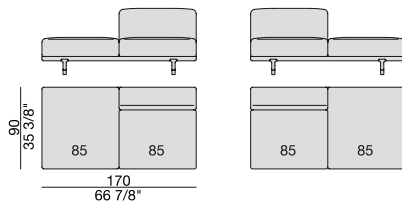

CENTRAL UNIT with Container
245x90

CENTRAL UNIT with Coffee Table
245x90

CENTRAL UNIT with Coffee Table
2700x90

CORNER
220x90

CORNER with Side Container
220x90

CORNER with Side Coffee Table
220x90

CORNER
270x90

CORNER with Side Container
270x90

CORNER with Side Coffee Table
270x90

END UNIT/CORNER
with Side Coffee Table
195x90

END UNIT/CORNER
with Side Coffee Table
220x90

END UNIT Low Arm
195x90

END UNIT High Arm
195x90

END UNIT with Side Container
195x90

END UNIT with Side Coffee Table
195x90

END UNIT with Side Coffee Table
220x90

END UNIT Low Arm
245x90

END UNIT High Arm
245x90

END UNIT with Side Container
245x90

END UNIT with Side Coffee Table
245x90

END UNIT with Side Coffee Table
270x90

CHAISE LONGUE
170x90

**CHAISE LONGUE
with Side Container**
195x90

**CHAISE LONGUE
with Side Coffee Table**
195x90

CHAISE LONGUE
220x90

**CHAISE LONGUE
with Side Container**
245x90