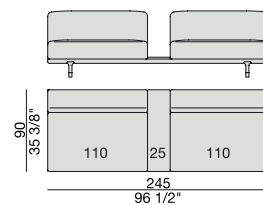

**SOFA/CENTRAL UNIT
with Coffee Tables**
220x90

**SOFA/CENTRAL UNIT
with Coffee table and Container**
220x90

**SOFA/CENTRAL UNIT
with Containers**
270x90

**SOFA/CENTRAL UNIT
with side Coffee tables**
220x90

**SOFA/CENTRAL UNIT
with Coffee table and Container**
220x90

CENTRAL UNIT
170x90

CENTRAL UNIT with Container
195x90

CENTRAL UNIT with Coffee Table
195x90

CENTRAL UNIT
220x90

CENTRAL UNIT with Coffee Table
220x90

CENTRAL UNIT with Container
245x90

CENTRAL UNIT with Coffee Table
245x90

CENTRAL UNIT with Coffee Table
2700x90

CORNER
220x90

CORNER with Side Container
220x90

CORNER with Side Coffee Table
220x90

CORNER
270x90

CORNER with Side Container
270x90

CORNER with Side Coffee Table
270x90

END UNIT/CORNER
with Side Coffee Table
195x90

END UNIT/CORNER
with Side Coffee Table
220x90

END UNIT Low Arm
195x90

END UNIT High Arm
195x90