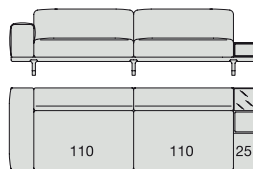

SOFA with side Container
220x90

SOFA with side Coffee Table
220x90

SOFA
270x90

SOFA High Arm
270x90

SOFA with Coffee Table
270x90

SOFA with side Container
270x90

SOFA with side Coffee Table
270x90

**SOFA/CENTRAL UNIT
with Containers**
220x90

**SOFA/CENTRAL UNIT
with Coffee Tables**
220x90

**SOFA/CENTRAL UNIT
with Coffee table and Container**
220x90

**SOFA/CENTRAL UNIT
with Containers**
270x90

**SOFA/CENTRAL UNIT
with side Coffee tables**
220x90

**SOFA/CENTRAL UNIT
with Coffee table and Container**
220x90

CENTRAL UNIT
170x90

CENTRAL UNIT with Container
195x90

CENTRAL UNIT with Coffee Table
195x90

CENTRAL UNIT
220x90

CENTRAL UNIT with Coffee Table
220x90