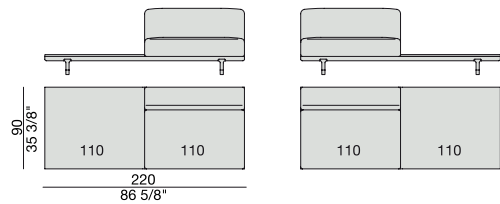

**SOFA/CENTRAL UNIT
with Coffee Tables**
220x90

**SOFA/CENTRAL UNIT
with Coffee table and Container**
220x90

**SOFA/CENTRAL UNIT
with Containers**
270x90

**SOFA/CENTRAL UNIT
with side Coffee tables**
220x90

**SOFA/CENTRAL UNIT
with Coffee table and Container**
220x90

CENTRAL UNIT
170x90

CENTRAL UNIT with Container
195x90

CENTRAL UNIT with Coffee Table
195x90

CENTRAL UNIT
220x90

CENTRAL UNIT with Coffee Table
220x90

CENTRAL UNIT with Container
245x90

CENTRAL UNIT with Coffee Table
245x90

CENTRAL UNIT with Coffee Table
2700x90

CORNER
220x90

CORNER with Side Container
220x90

CORNER with Side Coffee Table
220x90

CORNER
270x90

CORNER with Side Container
270x90

CORNER with Side Coffee Table
270x90

END UNIT/CORNER
with Side Coffee Table
195x90

END UNIT/CORNER
with Side Coffee Table
220x90

END UNIT Low Arm
195x90

END UNIT High Arm
195x90