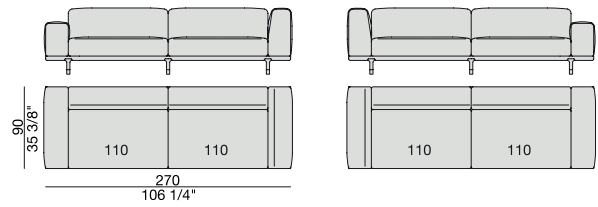

**SOFA/CENTRAL UNIT
with Coffee Tables**
220x90

**SOFA/CENTRAL UNIT
with Coffee table and Container**
220x90

**SOFA/CENTRAL UNIT
with Containers**
270x90

**SOFA/CENTRAL UNIT
with side Coffee tables**
220x90

**SOFA/CENTRAL UNIT
with Coffee table and Container**
220x90

CENTRAL UNIT
170x90

CENTRAL UNIT with Container
195x90

CENTRAL UNIT with Coffee Table
195x90

CENTRAL UNIT
220x90

CENTRAL UNIT with Coffee Table
220x90

CENTRAL UNIT with Container
245x90

CENTRAL UNIT with Coffee Table
245x90

CENTRAL UNIT with Coffee Table
2700x90

CORNER
220x90

CORNER with Side Container
220x90

CORNER with Side Coffee Table
220x90

CORNER
270x90

CORNER with Side Container
270x90

CORNER with Side Coffee Table
270x90

END UNIT/CORNER
with Side Coffee Table
195x90

END UNIT/CORNER
with Side Coffee Table
220x90

END UNIT Low Arm
195x90

END UNIT High Arm
195x90