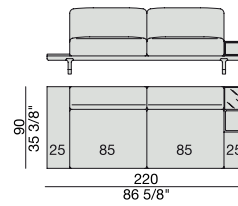

SOFA with side Container
220x90

SOFA with side Coffee Table
220x90

SOFA
270x90

SOFA High Arm
270x90

SOFA with Coffee Table
270x90

SOFA with side Container
270x90

SOFA with side Coffee Table
270x90

**SOFA/CENTRAL UNIT
with Containers**
220x90

**SOFA/CENTRAL UNIT
with Coffee Tables**
220x90

**SOFA/CENTRAL UNIT
with Coffee table and Container**
220x90

**SOFA/CENTRAL UNIT
with Containers**
270x90

**SOFA/CENTRAL UNIT
with side Coffee tables**
220x90

**SOFA/CENTRAL UNIT
with Coffee table and Container**
220x90

CENTRAL UNIT
170x90

CENTRAL UNIT with Container
195x90

CENTRAL UNIT with Coffee Table
195x90

CENTRAL UNIT
220x90

CENTRAL UNIT with Coffee Table
220x90