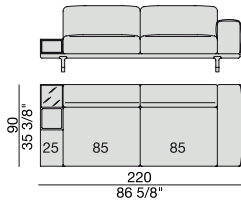

ARGO

Design D. Dolcini

DIVANO | SOFA

2018

SOFA
220x90

SOFA High Arm
220x90

SOFA with Container
245x90

SOFA with Coffee Table
245x90

SOFA with side Container
220x90

SOFA with side Coffee Table
220x90

SOFA
270x90

SOFA High Arm
270x90

SOFA with Coffee Table
270x90

SOFA with side Container
270x90

SOFA with side Coffee Table
270x90

**SOFA/CENTRAL UNIT
with Containers**
220x90

**SOFA/CENTRAL UNIT
with Coffee Tables**
220x90

**SOFA/CENTRAL UNIT
with Coffee table and Container**
220x90

**SOFA/CENTRAL UNIT
with Containers**
270x90

**SOFA/CENTRAL UNIT
with side Coffee tables**
220x90