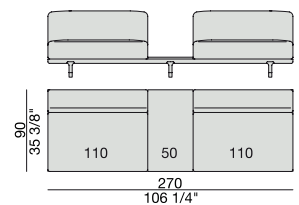

**SOFA/CENTRAL UNIT
with Coffee Tables**
220x90

**SOFA/CENTRAL UNIT
with Coffee table and Container**
220x90

**SOFA/CENTRAL UNIT
with Containers**
270x90

**SOFA/CENTRAL UNIT
with side Coffee tables**
220x90

**SOFA/CENTRAL UNIT
with Coffee table and Container**
220x90

CENTRAL UNIT
170x90

CENTRAL UNIT with Container
195x90

CENTRAL UNIT with Coffee Table
195x90

CENTRAL UNIT
220x90

CENTRAL UNIT with Coffee Table
220x90

CENTRAL UNIT with Container
245x90

CENTRAL UNIT with Coffee Table
245x90

CENTRAL UNIT with Coffee Table
2700x90

CORNER
220x90

CORNER with Side Container
220x90

CORNER with Side Coffee Table
220x90

CORNER
270x90

CORNER with Side Container
270x90

CORNER with Side Coffee Table
270x90

END UNIT/CORNER
with Side Coffee Table
195x90

END UNIT/CORNER
with Side Coffee Table
220x90

END UNIT Low Arm
195x90

END UNIT High Arm
195x90