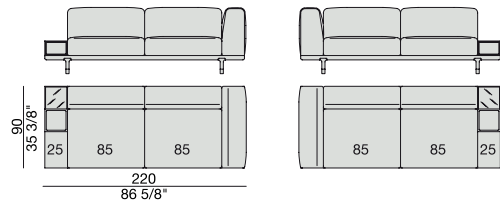

**SOFA/CENTRAL UNIT
with Coffee Tables**
220x90

**SOFA/CENTRAL UNIT
with Coffee table and Container**
220x90

**SOFA/CENTRAL UNIT
with Containers**
270x90

**SOFA/CENTRAL UNIT
with side Coffee tables**
220x90

**SOFA/CENTRAL UNIT
with Coffee table and Container**
220x90

CENTRAL UNIT
170x90

CENTRAL UNIT with Container
195x90

CENTRAL UNIT with Coffee Table
195x90

CENTRAL UNIT
220x90

CENTRAL UNIT with Coffee Table
220x90

CENTRAL UNIT with Container
245x90

CENTRAL UNIT with Coffee Table
245x90

CENTRAL UNIT with Coffee Table
2700x90

CORNER
220x90

CORNER with Side Container
220x90

CORNER with Side Coffee Table
220x90

CORNER
270x90

CORNER with Side Container
270x90

CORNER with Side Coffee Table
270x90

END UNIT/CORNER
with Side Coffee Table
195x90

END UNIT/CORNER
with Side Coffee Table
220x90

END UNIT Low Arm
195x90

END UNIT High Arm
195x90