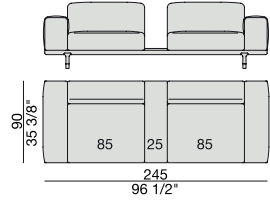

ARGO

Design D. Dolcini

DIVANO | SOFA

2018

SOFA
220x90

SOFA High Arm
220x90

SOFA with Container
245x90

SOFA with Coffee Table
245x90

SOFA with side Container
220x90

SOFA with side Coffee Table
220x90

SOFA
270x90

SOFA High Arm
270x90

SOFA with Coffee Table
270x90

SOFA with side Container
270x90

SOFA with side Coffee Table
270x90

**SOFA/CENTRAL UNIT
with Containers**
220x90

**SOFA/CENTRAL UNIT
with Coffee Tables**
220x90

**SOFA/CENTRAL UNIT
with Coffee table and Container**
220x90

**SOFA/CENTRAL UNIT
with Containers**
270x90

**SOFA/CENTRAL UNIT
with side Coffee tables**
220x90

**SOFA/CENTRAL UNIT
with Coffee table and Container**
220x90

CENTRAL UNIT
170x90

CENTRAL UNIT with Container
195x90

CENTRAL UNIT with Coffee Table
195x90

CENTRAL UNIT
220x90

CENTRAL UNIT with Coffee Table
220x90