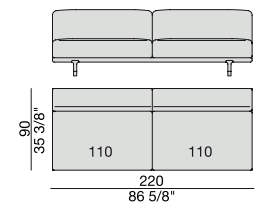

**SOFA/CENTRAL UNIT
with Coffee Tables**
220x90

**SOFA/CENTRAL UNIT
with Coffee table and Container**
220x90

**SOFA/CENTRAL UNIT
with Containers**
270x90

**SOFA/CENTRAL UNIT
with side Coffee tables**
220x90

**SOFA/CENTRAL UNIT
with Coffee table and Container**
220x90

CENTRAL UNIT
170x90

CENTRAL UNIT with Container
195x90

CENTRAL UNIT with Coffee Table
195x90

CENTRAL UNIT
220x90

CENTRAL UNIT with Coffee Table
220x90

CENTRAL UNIT with Container
245x90

CENTRAL UNIT with Coffee Table
245x90

CENTRAL UNIT with Coffee Table
2700x90

CORNER
220x90

CORNER with Side Container
220x90

CORNER with Side Coffee Table
220x90

CORNER
270x90

CORNER with Side Container
270x90

CORNER with Side Coffee Table
270x90

END UNIT/CORNER
with Side Coffee Table
195x90

END UNIT/CORNER
with Side Coffee Table
220x90

END UNIT Low Arm
195x90

END UNIT High Arm
195x90