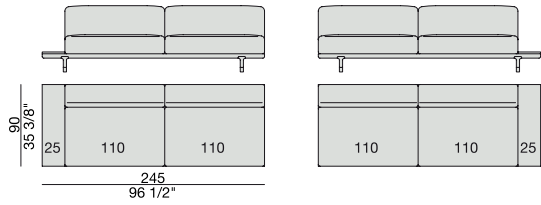

CENTRAL UNIT with Container
245x90

CENTRAL UNIT with Coffee Table
245x90

CENTRAL UNIT with Coffee Table
2700x90

CORNER
220x90

CORNER with Side Container
220x90

CORNER with Side Coffee Table
220x90

CORNER
270x90

CORNER with Side Container
270x90

CORNER with Side Coffee Table
270x90

END UNIT/CORNER
with Side Coffee Table
195x90

END UNIT/CORNER
with Side Coffee Table
220x90

END UNIT Low Arm
195x90

END UNIT High Arm
195x90

END UNIT with Side Container
195x90

END UNIT with Side Coffee Table
195x90

END UNIT with Side Coffee Table
220x90

END UNIT Low Arm
245x90

END UNIT High Arm
245x90

END UNIT with Side Container
245x90

END UNIT with Side Coffee Table
245x90

END UNIT with Side Coffee Table
270x90

CHAISE LONGUE
170x90

**CHAISE LONGUE
with Side Container**
195x90

**CHAISE LONGUE
with Side Coffee Table**
195x90

CHAISE LONGUE
220x90

**CHAISE LONGUE
with Side Container**
245x90