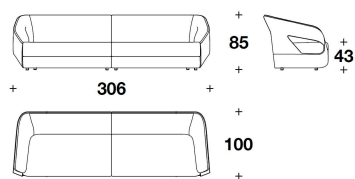

FEET Aluminium with semi-glossy finishing

BUGATTI HOME
icon sofas & armchairs
ROYALE sofa

IRB (D4A)
DIVANO 4 POSTI / 4 SEATER SOFA
306x100x85H. - H.S.43 cm
120 1/3x39 1/3x33 1/3H. - H.S.17 "

IRB (D4A)
DIVANO 4 POSTI / 4 SEATER SOFA
306x100x85H. - H.S.43 cm
120 1/3x39 1/3x33 1/3H. - H.S.17 "