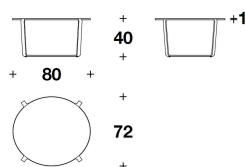

**BUGATTI HOME**  
**icon living / coffee & side tables**  
**ROYALE coffee-side table**

**DESCRIZIONE TECNICA / TECHNICAL DESCRIPTION**

**STRUTTURA/TOP** Alluminio finitura semilucida. Piano incassato in vetro fumé temperato, retrolaccato nei colori quartz grey, cuoio, lava, praline o RAL 5011 steel blue

**FRAME/TOP** Aluminium with semi glossy finishing. Top with smoke grey inlaid tempered glass, back lacquered quartz grey, cuoio, lava, praline or RAL 5011 steel blue

BCT (01) - BCT (02) - BCT (03)  
 ROYALE I - II - III : LOUNGE-COFFEE-SIDE TABLE  
 179x51x31H. - 80x72x40H - 60x53x56H.cm  
 70 1/3x20x12 1/4H. - 31 1/3x28 1/3x15 3/4H - 23 2/3"

BCT (01) - BCT (02) - BCT (03)  
 ROYALE I - II - III : LOUNGE-COFFEE-SIDE TABLE  
 179x51x31H. - 80x72x40H - 60x53x56H.cm  
 70 1/3x20x12 1/4H. - 31 1/3x28 1/3x15 3/4H - 23 2/3"

BCT (01) - BCT (02) - BCT (03)  
 ROYALE I - II - III : LOUNGE-COFFEE-SIDE TABLE  
 179x51x31H. - 80x72x40H - 60x53x56H.cm  
 70 1/3x20x12 1/4H. - 31 1/3x28 1/3x15 3/4H - 23 2/3"