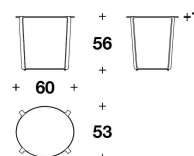

**BUGATTI HOME**  
**icon living / coffee & side tables**  
**ROYALE coffee-side table**

**DESCRIZIONE TECNICA / TECHNICAL DESCRIPTION**

**STRUTTURA/TOP** Alluminio finitura semilucida. Piano incassato in vetro fumé temperato, retrolaccato nei colori quartz grey, cuoio, lava, praline o RAL 5011 steel blue

**FRAME/TOP** Aluminium with semi glossy finishing. Top with smoke grey inlaid tempered glass, back lacquered quartz grey, cuoio, lava, praline or RAL 5011 steel blue

BCT (01) - BCT (02) - BCT (03)  
 ROYALE I - II - III : LOUNGE-COFFEE-SIDE TABLE  
 179x51x31H. - 80x72x40H - 60x53x56H.cm  
 70 1/3x20x12 1/4H. - 31 1/3x28 1/3x15 3/4H - 23 2/3"

BCT (01) - BCT (02) - BCT (03)  
 ROYALE I - II - III : LOUNGE-COFFEE-SIDE TABLE  
 179x51x31H. - 80x72x40H - 60x53x56H.cm  
 70 1/3x20x12 1/4H. - 31 1/3x28 1/3x15 3/4H - 23 2/3"

BCT (01) - BCT (02) - BCT (03)  
 ROYALE I - II - III : LOUNGE-COFFEE-SIDE TABLE  
 179x51x31H. - 80x72x40H - 60x53x56H.cm  
 70 1/3x20x12 1/4H. - 31 1/3x28 1/3x15 3/4H - 23 2/3"