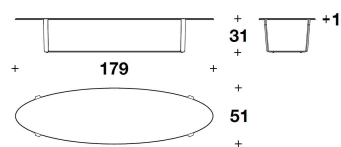

**BUGATTI HOME**  
**icon living / coffee & side tables**  
**ROYALE coffee-side table**

**DESCRIZIONE TECNICA / TECHNICAL DESCRIPTION**

**STRUTTURA/TOP** Alluminio finitura semilucida. Piano incassato in vetro fumé temperato, retrolaccato nei colori quartz grey, cuoio, lava, praline o RAL 5011 steel blue

**FRAME/TOP** Aluminium with semi glossy finishing. Top with smoke grey inlaid tempered glass, back lacquered quartz grey, cuoio, lava, praline or RAL 5011 steel blue

BCT (01) - BCT (02) - BCT (03)  
 ROYALE I - II - III : LOUNGE-COFFEE-SIDE TABLE  
 179x51x31H. - 80x72x40H - 60x53x56H.cm  
 70 1/3x20x12 1/4H. - 31 1/3x28 1/3x15 3/4H - 23 2/3"

BCT (01) - BCT (02) - BCT (03)  
 ROYALE I - II - III : LOUNGE-COFFEE-SIDE TABLE  
 179x51x31H. - 80x72x40H - 60x53x56H.cm  
 70 1/3x20x12 1/4H. - 31 1/3x28 1/3x15 3/4H - 23 2/3"

BCT (01) - BCT (02) - BCT (03)  
 ROYALE I - II - III : LOUNGE-COFFEE-SIDE TABLE  
 179x51x31H. - 80x72x40H - 60x53x56H.cm  
 70 1/3x20x12 1/4H. - 31 1/3x28 1/3x15 3/4H - 23 2/3"