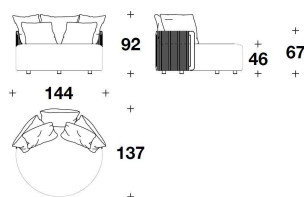

LUXENCE LUXURY LIVING
outdoor sofas & armchairs
ROXY WAVE OUTDOOR

3AT (POL) - 3AT (POLC)
 POLTRONA / ARMCHAIR
 57x56x81H. - H.S.50cm
 22 1/3x22x32H. - H.S.19 3/4"

3AT (LS) - 3AT (LSC)
 LOVESEAT
 144x137x92H. - H.S.46cm
 56 2/3x54x36 1/3H. - H.S.18"