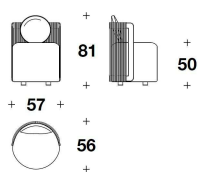

LUXENCE LUXURY LIVING
outdoor sofas & armchairs
ROXY WAVE OUTDOOR

3AT (POL) - 3AT (POLC)
 POLTRONA / ARMCHAIR
 57x56x81H. - H.S.50cm
 22 1/3x22x32H. - H.S.19 3/4"

3AT (LS) - 3AT (LSC)
 LOVESEAT
 144x137x92H. - H.S.46cm
 56 2/3x54x36 1/3H. - H.S.18"