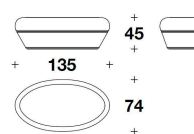

FRAME Wood padded with Polyurethane and Fiberfill

SEAT CUSHION Not removable, in Polyurethane, Fiberfill and down feather

COVER Not removable fabric or leather (printed leather not included)

BUP (01)
SMALL : POUF / OTTOMAN
90x74x45H.cm
35 1/3x29x17 3/4H."

BUP (02)
MEDIUM : POUF / OTTOMAN
121x76x45H.cm
47 2/3x30x17 3/4H."

BUP (03)
BIG : POUF / OTTOMAN
135x75x45H.cm
53x29 2/3x17 3/4H."

Note