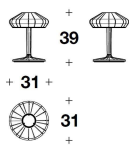

DESCRIZIONE TECNICA / TECHNICAL DESCRIPTION

STRUTTURA/PARALUME Paralume in alluminio traforato, esternamente laccato Steel Blue oppure Titanium Silver, finitura opaca. Interno paralume e diffusore in PVC bianco. Strutture piantana e lampade in alluminio laccato coordinato ad esterno paralume

FRAME/LAMPSHADE Aluminium openwork in lacquered Steel Blue or Titanium Silver colour, with matt finishing. Lampshade inside and diffusor in white PVC. Lacquered aluminium frame for standing lamp and table lamp, coordinated with the outer lampshade

LBU (11)
LAMPADA DA TAVOLO NOTTE /
BEDSIDE TABLE LAMP
Ø 31x39H.cm
Ø 12 1/4x15 1/4H."

LBU (10)
LAMPADA DA TAVOLO / TABLE LAMP
Ø 40x51H.cm
Ø 15 3/4x20H."

LBU (07)
SMALL : SOSPENSIONE /
SUSPENSION
Ø 30x35H.cm
Ø 11 3/4x13 3/4H."

LBU (08)
BIG : SOSPENSIONE / SUSPENSION
Ø 60x26H.cm
Ø 23 2/3x10 1/4H."

LBU (09)
PIANTANA / STANDING LAMP
Ø 60x177H.cm
Ø 23 2/3x69 2/3H."

Note