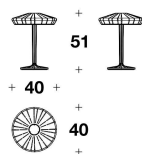

DESCRIZIONE TECNICA / TECHNICAL DESCRIPTION

STRUTTURA/PARALUME Paralume in alluminio traforato, esternamente laccato Steel Blue oppure Titanium Silver, finitura opaca. Interno paralume e diffusore in PVC bianco. Strutture piantana e lampade in alluminio laccato coordinato ad esterno paralume

FRAME/LAMPSHADE Aluminium openwork in lacquered Steel Blue or Titanium Silver colour, with matt finishing. Lampshade inside and diffusor in white PVC. Lacquered aluminium frame for standing lamp and table lamp, coordinated with the outer lampshade

LBU (11)
LAMPADA DA TAVOLO NOTTE /
BEDSIDE TABLE LAMP
Ø 31x39H.cm
Ø 12 1/4x15 1/4H."

LBU (10)
LAMPADA DA TAVOLO / TABLE LAMP
Ø 40x51H.cm
Ø 15 3/4x20H."

LBU (07)
SMALL : SOSPENSIONE /
SUSPENSION
Ø 30x35H.cm
Ø 11 3/4x13 3/4H."

LBU (08)
BIG : SOSPENSIONE / SUSPENSION
Ø 60x26H.cm
Ø 23 2/3x10 1/4H."

LBU (09)
PIANTANA / STANDING LAMP
Ø 60x177H.cm
Ø 23 2/3x69 2/3H."

Note