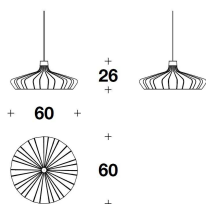

DESCRIZIONE TECNICA / TECHNICAL DESCRIPTION

STRUTTURA/PARALUME Paralume in alluminio traforato, esternamente laccato Steel Blue oppure Titanium Silver, finitura opaca. Interno paralume e diffusore in PVC bianco. Strutture piantana e lampade in alluminio laccato coordinato ad esterno paralume

FRAME/LAMPSHADE Aluminium openwork in lacquered Steel Blue or Titanium Silver colour, with matt finishing. Lampshade inside and diffusor in white PVC. Lacquered aluminium frame for standing lamp and table lamp, coordinated with the outer lampshade

LBU (11)
LAMPADA DA TAVOLO NOTTE /
BEDSIDE TABLE LAMP
Ø 31x39H.cm
Ø 12 1/4x15 1/4H."

LBU (10)
LAMPADA DA TAVOLO / TABLE LAMP
Ø 40x51H.cm
Ø 15 3/4x20H."

LBU (07)
SMALL : SOSPENSIONE /
SUSPENSION
Ø 30x35H.cm
Ø 11 3/4x13 3/4H."

LBU (08)
BIG : SOSPENSIONE / SUSPENSION
Ø 60x26H.cm
Ø 23 2/3x10 1/4H."

LBU (09)
PIANTANA / STANDING LAMP
Ø 60x177H.cm
Ø 23 2/3x69 2/3H."

Note