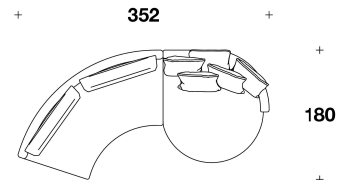

LUXENCE LUXURY LIVING

sofas & armchairs

JET SET

RHS (BR)
BRACCIOLO DX O SX / RIGHT OR LEFT
ARMREST
37x72x43H. cm
14 2/4x28 1/3x17H. "

Note

EXAMPLES OF SECTIONAL SOFAS

RHS (BR) + RHS (EC) + RHS (EC) + RHS (BR)

RHS (POUTS) + RHS (EC)