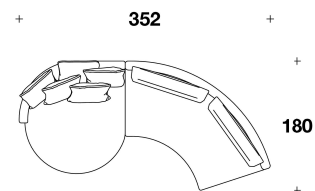

RHS (POUTD1) - RHS (POUTS1)
 ISOLA DX O SX CON SCHIENALE IN METALLO / RIGHT OR LEFT ISLAND WITH METAL BACK
 144x149x89H. - H.A.63 - H.S.45cm
 56 2/3x58 2/3x35H. - H.A.24 2/3 - H.S.17 3/4"

RHS (POUTD) - RHS (POUTS)
 ISOLA DX O SX / RIGHT OR LEFT ISLAND
 149x157x89H. - H.A.64 - H.S.45cm
 58 2/3x61 2/3x35H. - H.A.25 1/3 - H.S.17 3/4"

LUXENCE LUXURY LIVING

sofas & armchairs

JET SET

RHS (BR)
BRACCIOLO DX O SX / RIGHT OR LEFT
ARMREST
37x72x43H. cm
14 2/4x28 1/3x17H. "

Note

EXAMPLES OF SECTIONAL SOFAS

RHS (BR) + RHS (POUTD)

RHS (POUTS1) + RHS (ED)

RHS (BR) + RHS (EC) + RHS (EC) + RHS (BR)

RHS (BR) + RHS (POUTD1)

RHS (POUTS) + RHS (EC) + RHS (ED)

RHS (EC) + RHS (POUTD)

RHS (POUTS) + RHS (EC)