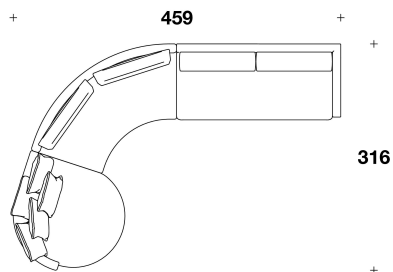

RHS (BR) + RHS (POUTD1)

RHS (POUTS) + RHS (EC) + RHS (ED)