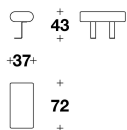

LUXENCE LUXURY LIVING

sofas & armchairs

JET SET