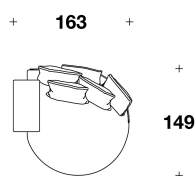

LUXENCE LUXURY LIVING

sofas & armchairs

JET SET

RHS (BR)
BRACCIOLO DX O SX / RIGHT OR LEFT
ARMREST
37x72x43H. cm
14 2/4x28 1/3x17H. "

Note

EXAMPLES OF SECTIONAL SOFAS

RHS (BR) + RHS (EC) + RHS (EC) + RHS (BR)

RHS (POUTS) + RHS (EC)