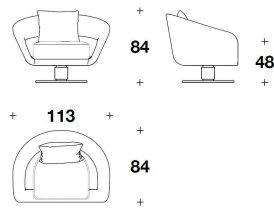

GOLD 24

**DOLCE & GABBANA CASA**  
**sofas & armchairs**  
**ROSA**

CDG (45/3) - CDG (45/5) - CDG (45/4) -  
CDG (45/6)  
CUSCINO DECORATIVO /  
DECORATIVE CUSHION  
45x45 cm  
17 3/4x17 3/4 "

POD (01)  
POLTRONA / ARMCHAIR  
113x84x84H. - H.S.48 cm  
44 1/3x33x33H. - H.S.19 "