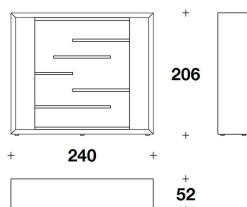

**SHELVES** Central element shelves coordinated with the frame graphic motif, glossy brushed finishing

**FEET** Black ABS

MBD (07)  
LIBRERIA / BOOKSHELF  
240x52x206H.cm  
94 1/3x20 1/3x81H."

**Note**