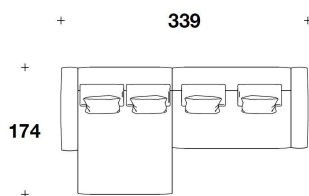

Note

EXAMPLE OF SECTIONAL SOFA