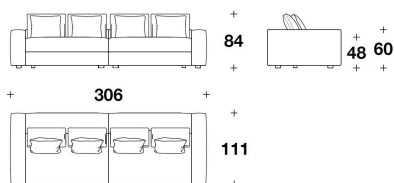

CDG (45/3) - CDG (45/2) - CDG (45/8) -
 CDG (50/3) - CDG (50/2) - CDG (50/8)
 CUSCINO DECORATIVO /
 DECORATIVE CUSHION
 45x45 - 50x50cm
 17 3/4x17 3/4 - 19 3/4x19 3/4"

ORT (POL)
 POLTRONA / ARMCHAIR
 132x111x84H. - H.A.60 - H.S.48 cm
 52x43 2/3x33H. - H.A.23 2/3 - H.S.19 "

ORT (D3)
 DIVANO 3 POSTI IN 2 ELEMENTI / 3
 SEATER SOFA IN 2 ELEMENTS
 266x111x84H. - H.A.60 - H.S.48 cm
 104 2/3x43 2/3x33H. - H.A.23 2/3 -
 H.S.19 "

ORT (D4)
 DIVANO 4 POSTI IN 2 ELEMENTI / 4
 SEATER SOFA IN 2 ELEMENTS
 306x111x84H. - H.A.60 - H.S.48 cm
 120 1/3x43 2/3x33H. - H.A.23 2/3 -
 H.S.19 "