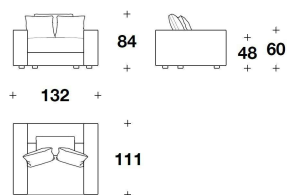

CDG (45/3) - CDG (45/2) - CDG (45/8) -
 CDG (50/3) - CDG (50/2) - CDG (50/8)
 CUSCINO DECORATIVO /
 DECORATIVE CUSHION
 45x45 - 50x50cm
 17 3/4x17 3/4 - 19 3/4x19 3/4"

ORT (POL)
 POLTRONA / ARMCHAIR
 132x111x84H. - H.A.60 - H.S.48 cm
 52x43 2/3x33H. - H.A.23 2/3 - H.S.19 "

ORT (D3)
 DIVANO 3 POSTI IN 2 ELEMENTI / 3
 SEATER SOFA IN 2 ELEMENTS
 266x111x84H. - H.A.60 - H.S.48 cm
 104 2/3x43 2/3x33H. - H.A.23 2/3 -
 H.S.19 "

ORT (D4)
 DIVANO 4 POSTI IN 2 ELEMENTI / 4
 SEATER SOFA IN 2 ELEMENTS
 306x111x84H. - H.A.60 - H.S.48 cm
 120 1/3x43 2/3x33H. - H.A.23 2/3 -
 H.S.19 "