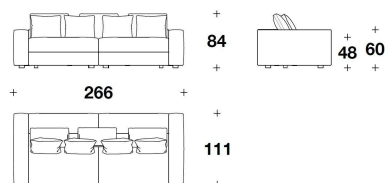

CDG (45/3) - CDG (45/2) - CDG (45/8) -
 CDG (50/3) - CDG (50/2) - CDG (50/8)
 CUSCINO DECORATIVO /
 DECORATIVE CUSHION
 45x45 - 50x50cm
 17 3/4x17 3/4 - 19 3/4x19 3/4"

ORT (POL)
 POLTRONA / ARMCHAIR
 132x111x84H. - H.A.60 - H.S.48 cm
 52x43 2/3x33H. - H.A.23 2/3 - H.S.19 "

ORT (D3)
 DIVANO 3 POSTI IN 2 ELEMENTI / 3
 SEATER SOFA IN 2 ELEMENTS
 266x111x84H. - H.A.60 - H.S.48 cm
 104 2/3x43 2/3x33H. - H.A.23 2/3 -
 H.S.19 "

ORT (D4)
 DIVANO 4 POSTI IN 2 ELEMENTI / 4
 SEATER SOFA IN 2 ELEMENTS
 306x111x84H. - H.A.60 - H.S.48 cm
 120 1/3x43 2/3x33H. - H.A.23 2/3 -
 H.S.19 "