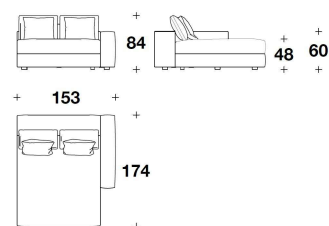

CDG (45/3) - CDG (45/2) - CDG (45/8) -
 CDG (50/3) - CDG (50/2) - CDG (50/8)
 CUSCINO DECORATIVO /
 DECORATIVE CUSHION
 45x45 - 50x50cm
 17 3/4x17 3/4 - 19 3/4x19 3/4"

ORT (POL)
 POLTRONA / ARMCHAIR
 132x111x84H. - H.A.60 - H.S.48 cm
 52x43 2/3x33H. - H.A.23 2/3 - H.S.19 "

ORT (D3)
 DIVANO 3 POSTI IN 2 ELEMENTI / 3
 SEATER SOFA IN 2 ELEMENTS
 266x111x84H. - H.A.60 - H.S.48 cm
 104 2/3x43 2/3x33H. - H.A.23 2/3 -
 H.S.19 "

ORT (D4)
 DIVANO 4 POSTI IN 2 ELEMENTI / 4
 SEATER SOFA IN 2 ELEMENTS
 306x111x84H. - H.A.60 - H.S.48 cm
 120 1/3x43 2/3x33H. - H.A.23 2/3 -
 H.S.19 "