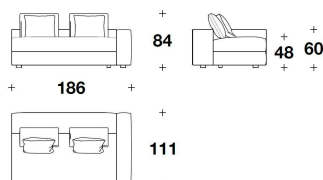

CDG (45/3) - CDG (45/2) - CDG (45/8) -
 CDG (50/3) - CDG (50/2) - CDG (50/8)
 CUSCINO DECORATIVO /
 DECORATIVE CUSHION
 45x45 - 50x50cm
 17 3/4x17 3/4 - 19 3/4x19 3/4"

ORT (POL)
 POLTRONA / ARMCHAIR
 132x111x84H. - H.A.60 - H.S.48 cm
 52x43 2/3x33H. - H.A.23 2/3 - H.S.19 "

ORT (D3)
 DIVANO 3 POSTI IN 2 ELEMENTI / 3
 SEATER SOFA IN 2 ELEMENTS
 266x111x84H. - H.A.60 - H.S.48 cm
 104 2/3x43 2/3x33H. - H.A.23 2/3 -
 H.S.19 "

ORT (D4)
 DIVANO 4 POSTI IN 2 ELEMENTI / 4
 SEATER SOFA IN 2 ELEMENTS
 306x111x84H. - H.A.60 - H.S.48 cm
 120 1/3x43 2/3x33H. - H.A.23 2/3 -
 H.S.19 "