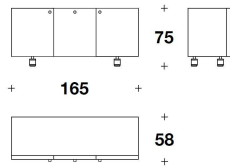

DOLCE & GABBANA  
CASA

FRONT

OPEN

DETAIL

MBD (21)  
SIDEBOARD  
165x58x75H.cm  
65x23x29 2/3H."

**Note**