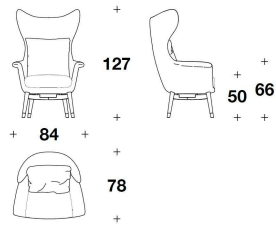

DOLCE & GABBANA CASA
sofas & armchairs
LILLA

CDG (45/3) - CDG (45/4) - CDG (45/7)
CUSCINO DECORATIVO /
DECORATIVE CUSHION
45x45 cm
17 3/4x17 3/4 "

POD (05)
POLTRONA / ARMCHAIR
84x78x127H. - H.A.66 - H.S.50cm
33x30 2/3x50H. - H.A.26 - H.S.19 3/4"

Note