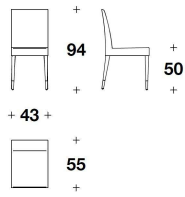

METAL FINISHING

POLISHED CHROME

POLISHED CHROME

POLISHED CHROME

POLISHED CHROME

DOLCE & GABBANA CASA
chairs
IRIDE

DOLCE & GABBANA
CASA

SDD (03)
SEDIA / CHAIR
43x55x94H. - H.S.50 cm
17x21 2/3x37H. - H.S.19 3/4 "