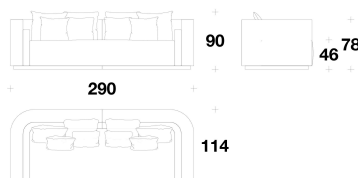

IBI (D3)
DIVANO 3 POSTI / 3 SEATER SOFA
290x114x90H. - H.A.78 - H.S.46 cm
114 1/3x45x35 1/3H. - H.A.30 2/3 -
H.S.18 "