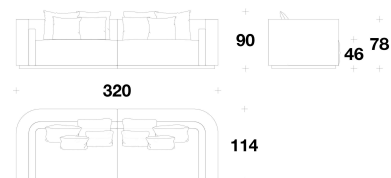

CDG (60/SCH2) - CDG (60/SCH) - CDG
 (60/SCH5) - CDG (60/SCH4)
 CUSCINO SCHIENALE / BACK
 CUSHION
 60x60cm
 23 2/3x23 2/3"

CDG (50/3)
 CUSCINO DECORATIVO /
 DECORATIVE CUSHION
 50x50 cm
 19 3/4x19 3/4 "

CDG (50/2) - CDG (50/1) - CDG (50/5) -
 CDG (50/4)
 CUSCINO DECORATIVO /
 DECORATIVE CUSHION
 50x50 cm
 19 3/4x19 3/4 "

IBI (D3)
 DIVANO 3 POSTI / 3 SEATER SOFA
 290x114x90H. - H.A.78 - H.S.46 cm
 114 1/3x45x35 1/3H. - H.A.30 2/3 -
 H.S.18 "

IBI (D4)
 DIVANO 4 POSTI / 4 SEATER SOFA
 320x114x90H. - H.A.78 - H.S.46 cm
 126x45x35 1/3H. - H.A.30 2/3 - H.S.18 "

Note