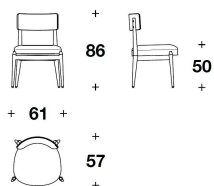

DOLCE & GABBANA CASA
chairs
GLADIOLO

ONLY GRAPHIC VERSION 1 ONLY GRAPHIC VERSION 2

SDD (06)
 LOW : SEDIA / CHAIR
 61x57x86H. - H.S.50cm
 24x22 1/3x34H. - H.S.19 3/4"

SDD (06B)
 LOW : SEDIA CON BRACCIOLI / CHAIR
 WITH ARMRESTS
 63x57x86H. - H.A.65 - H.S.50cm
 24 2/3x22 1/3x34H. - H.A.25 2/3 - H.S.19 3/4"