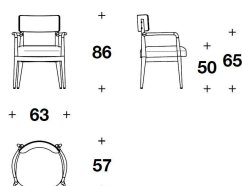

DOLCE & GABBANA CASA
chairs
GLADIOLO

ONLY GRAPHIC VERSION 1 ONLY GRAPHIC VERSION 2

SDD (06)
 LOW : SEDIA / CHAIR
 61x57x86H. - H.S.50cm
 24x22 1/3x34H. - H.S.19 3/4"

SDD (06B)
 LOW : SEDIA CON BRACCIOLI / CHAIR
 WITH ARMRESTS
 63x57x86H. - H.A.65 - H.S.50cm
 24 2/3x22 1/3x34H. - H.A.25 2/3 - H.S.19 3/4"