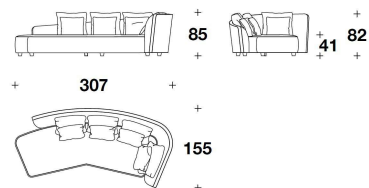

DOLCE & GABBANA CASA
sofas & armchairs
FIORDALISO

DOLCE & GABBANA
CASA

CDG (60/SCH3) - CDG (60/SCH) - CDG (60/SCH6)
CUSCINO SCHIENALE / BACK
CUSHION
60x60 cm
23 2/3x23 2/3 "

CDG (50/3) - CDG (50/1) - CDG (50/6)
CUSCINO DECORATIVO /
DECORATIVE CUSHION
50x50 cm
19 3/4x19 3/4 "

KOR (EDC) - KOR (ESC)
DIVANO CURVO DX O SX / RIGHT OR
LEFT CURVED SOFA
307x155x85H. - H.A.82 - H.S.41 cm
121x61x33 1/3H. - H.A.32 1/3 - H.S.16
1/4 "

Note