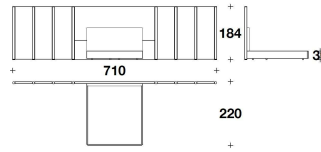

PVD (LE2)
LETTO PER MATERASSO / BED FOR MATTRESS
185x200 - 296x220x184H. - H.B.30 cm
73x78 2/3 - 116 2/3x86 2/3x72 1/3H. - H.B.11 3/4 "

PVD (LE210)
LETTO PER MATERASSO / BED FOR MATTRESS
210x210 - 296x230x184H. - H.B.30 cm
82 2/3x82 2/3 - 116 2/3x90 2/3x72 1/3H. - H.B.11 3/4 "

Note

EXAMPLE OF BEDS WITH OPTIONAL LATERAL SIDES

PVD (LE1) WITH 2 LATERAL SIDES

PVD (LE1) WITH 4 LATERAL SIDES

PVD (LE1) WITH 6 LATERAL SIDES

PVD (LE2) WITH 2 LATERAL SIDES

PVD (LE2) WITH 4 LATERAL SIDES

PVD (LE2) WITH 6 LATERAL SIDES