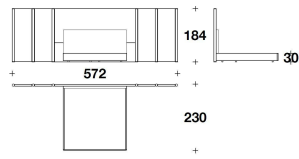

PVD (LE210) WITH 4 LATERAL SIDES