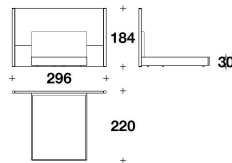

DOLCE & GABBANA
CASA

CDG (70/SCH3) - CDG (70A/1) - CDG (70A/2)
CUSCINO / CUSHION
70x70 cm
27 2/3x27 2/3 "

PVD (LE1)
LETTO PER MATERASSO / BED FOR MATTRESS
165x200 - 296x220x184H. - H.B.30 cm
65x78 2/3 - 116 2/3x86 2/3x72 1/3H. - H.B.11 3/4 "

PVD (LE2)
LETTO PER MATERASSO / BED FOR MATTRESS
185x200 - 296x220x184H. - H.B.30 cm
73x78 2/3 - 116 2/3x86 2/3x72 1/3H. - H.B.11 3/4 "

PVD (LE210)
LETTO PER MATERASSO / BED FOR MATTRESS
210x210 - 296x230x184H. - H.B.30 cm
82 2/3x82 2/3 - 116 2/3x90 2/3x72 1/3H. - H.B.11 3/4 "