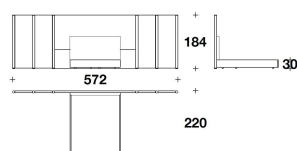

PVD (LE1) WITH 4 LATERAL SIDES