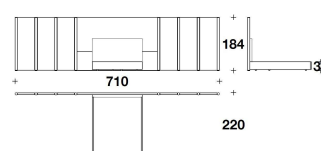

PVD (LE2)
LETTO PER MATERASSO / BED FOR MATTRESS
185x200 - 296x220x184H. - H.B.30 cm
73x78 2/3 - 116 2/3x86 2/3x72 1/3H. - H.B.11 3/4 "

PVD (LE210)
LETTO PER MATERASSO / BED FOR MATTRESS
210x210 - 296x230x184H. - H.B.30 cm
82 2/3x82 2/3 - 116 2/3x90 2/3x72 1/3H. - H.B.11 3/4 "

Note

EXAMPLE OF BEDS WITH OPTIONAL LATERAL SIDES

PVD (LE1) WITH 2 LATERAL SIDES

PVD (LE1) WITH 4 LATERAL SIDES

PVD (LE1) WITH 6 LATERAL SIDES

PVD (LE2) WITH 2 LATERAL SIDES

PVD (LE2) WITH 4 LATERAL SIDES

PVD (LE2) WITH 6 LATERAL SIDES