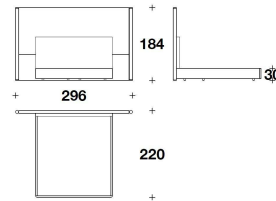

DOLCE & GABBANA
CASA

CDG (70/SCH3) - CDG (70A/1) - CDG (70A/2)
CUSCINO / CUSHION
70x70 cm
27 2/3x27 2/3 "

PVD (LE1)
LETTO PER MATERASSO / BED FOR MATTRESS
165x200 - 296x220x184H. - H.B.30 cm
65x78 2/3 - 116 2/3x86 2/3x72 1/3H. - H.B.11 3/4 "

PVD (LE2)
LETTO PER MATERASSO / BED FOR MATTRESS
185x200 - 296x220x184H. - H.B.30 cm
73x78 2/3 - 116 2/3x86 2/3x72 1/3H. - H.B.11 3/4 "

PVD (LE210)
LETTO PER MATERASSO / BED FOR MATTRESS
210x210 - 296x230x184H. - H.B.30 cm
82 2/3x82 2/3 - 116 2/3x90 2/3x72 1/3H. - H.B.11 3/4 "