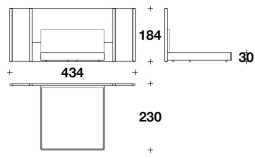

DOLCE & GABBANA CASA
night / beds
CASSIOPEA

PVD (LE210) WITH 2 LATERAL SIDES