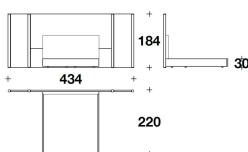

PVD (LE2)
LETTO PER MATERASSO / BED FOR MATTRESS
185x200 - 296x220x184H. - H.B.30 cm
73x78 2/3 - 116 2/3x86 2/3x72 1/3H. - H.B.11 3/4 "

PVD (LE210)
LETTO PER MATERASSO / BED FOR MATTRESS
210x210 - 296x230x184H. - H.B.30 cm
82 2/3x82 2/3 - 116 2/3x90 2/3x72 1/3H. - H.B.11 3/4 "

Note

EXAMPLE OF BEDS WITH OPTIONAL LATERAL SIDES

PVD (LE1) WITH 2 LATERAL SIDES

PVD (LE1) WITH 4 LATERAL SIDES

PVD (LE1) WITH 6 LATERAL SIDES

PVD (LE2) WITH 2 LATERAL SIDES

PVD (LE2) WITH 4 LATERAL SIDES

PVD (LE2) WITH 6 LATERAL SIDES