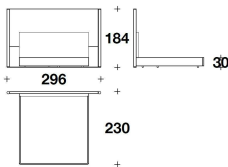

DOLCE & GABBANA
CASA

CDG (70/SCH3) - CDG (70A/1) - CDG (70A/2)
CUSCINO / CUSHION
70x70 cm
27 2/3x27 2/3 "

PVD (LE1)
LETTO PER MATERASSO / BED FOR MATTRESS
165x200 - 296x220x184H. - H.B.30 cm
65x78 2/3 - 116 2/3x86 2/3x72 1/3H. - H.B.11 3/4 "

PVD (LE2)
LETTO PER MATERASSO / BED FOR MATTRESS
185x200 - 296x220x184H. - H.B.30 cm
73x78 2/3 - 116 2/3x86 2/3x72 1/3H. - H.B.11 3/4 "

PVD (LE210)
LETTO PER MATERASSO / BED FOR MATTRESS
210x210 - 296x230x184H. - H.B.30 cm
82 2/3x82 2/3 - 116 2/3x90 2/3x72 1/3H. - H.B.11 3/4 "