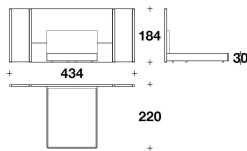

Note

EXAMPLE OF BEDS WITH OPTIONAL LATERAL SIDES

PVD (LE1) WITH 2 LATERAL SIDES