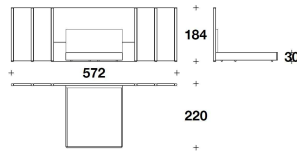

PVD (LE2)
LETTO PER MATERASSO / BED FOR MATTRESS
185x200 - 296x220x184H. - H.B.30 cm
73x78 2/3 - 116 2/3x86 2/3x72 1/3H. - H.B.11 3/4 "

PVD (LE210)
LETTO PER MATERASSO / BED FOR MATTRESS
210x210 - 296x230x184H. - H.B.30 cm
82 2/3x82 2/3 - 116 2/3x90 2/3x72 1/3H. - H.B.11 3/4 "

Note

EXAMPLE OF BEDS WITH OPTIONAL LATERAL SIDES

PVD (LE1) WITH 2 LATERAL SIDES

PVD (LE1) WITH 4 LATERAL SIDES

PVD (LE1) WITH 6 LATERAL SIDES

PVD (LE2) WITH 2 LATERAL SIDES

PVD (LE2) WITH 4 LATERAL SIDES

PVD (LE2) WITH 6 LATERAL SIDES