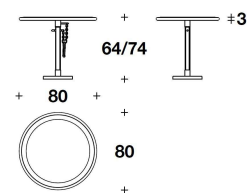

MARTE METAL

TOP Steel with Light Gold finishing
BASE Steel stem with Light Gold finishing and telescopic insert insert for all models, except **CTD (25)** coffee table
Base and details with Light Gold finishing

DOLCE & GABBANA CASA
coffee-side tables
MARTE

CTD (18M) - CTD (18) - CTD (18R)
 SIDE TABLE
 Ø 50x52-62H.cm
 Ø 19 3/4x20 1/3-24 1/3H. "

CTD (17M) - CTD (17) - CTD (17R)
 SIDE TABLE
 Ø 65x58-68H. cm
 Ø 25 2/3x23-26 2/3H. "

CTD (24M) - CTD (24) - CTD (24R)
 SIDE TABLE
 Ø 80x64-74H. cm
 Ø 31 1/3x25 1/3-29H. "

CTD (25M) - CTD (25) - CTD (25R)
 COFFEE TABLE
 Ø 103x38H.cm
 Ø 40 2/3x15H. "

Note