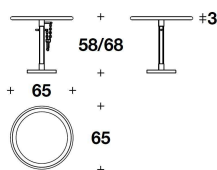

MARTE METAL

TOP Steel with Light Gold finishing
BASE Steel stem with Light Gold finishing and telescopic insert insert for all models, except **CTD (25)** coffee table
Base and details with Light Gold finishing

DOLCE & GABBANA CASA
coffee-side tables
MARTE

CTD (18M) - CTD (18) - CTD (18R)
 SIDE TABLE
 Ø 50x52-62H.cm
 Ø 19 3/4x20 1/3-24 1/3H. "

CTD (17M) - CTD (17) - CTD (17R)
 SIDE TABLE
 Ø 65x58-68H. cm
 Ø 25 2/3x23-26 2/3H. "

CTD (24M) - CTD (24) - CTD (24R)
 SIDE TABLE
 Ø 80x64-74H. cm
 Ø 31 1/3x25 1/3-29H. "

CTD (25M) - CTD (25) - CTD (25R)
 COFFEE TABLE
 Ø 103x38H.cm
 Ø 40 2/3x15H. "

Note