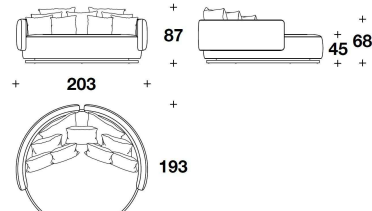

CDG (60/SCH2) - CDG (60/SCH) - CDG  
 (60/SCH8) - CDG (60/SCH5) - CDG  
 (60/SCH4) - CDG (70/SCH2) - CDG  
 (70/SCH) - CDG (70/SCH8) - CDG  
 (70/SCH5) - CDG (70/SCH4)  
 CUSCINO SCHIENALE GRAFICATO /  
 BACK CUSHION WITH GRAPHIC MOTIF  
 60x60 - 70x70cm  
 23 2/3x23 2/3 - 27 2/3x27 2/3"

CDG (50/3)  
 CUSCINO DECORATIVO IN TINTA  
 UNITA / PLAIN COLOUR DECORATIVE  
 CUSHION  
 50x50cm  
 19 3/4x19 3/4"

CDG (50/2) - CDG (50/1) - CDG (50/8) -  
 CDG (50/5) - CDG (50/4)  
 CUSCINO DECORATIVO GRAFICATO /  
 DECORATIVE CUSHION WITH  
 GRAPHIC MOTIF  
 50x50cm  
 19 3/4x19 3/4"

PNT (LS)  
 LOVESEAT  
 163x153x87H. - H.A.68 - H.S.45cm  
 64 1/3x60 1/3x34 1/3H. - H.A.26 2/3 -  
 H.S.17 3/4"

PNT (D2)  
 BIG : LOVESEAT  
 203x193x87H. - H.A.68 - H.S.45cm  
 80x76x34 1/3H. - H.A.26 2/3 - H.S.17  
 3/4"