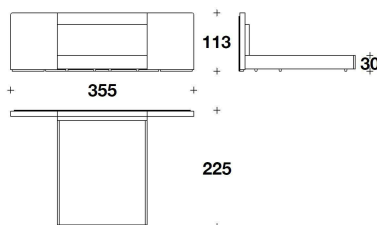

DGZ (LE1)
LETTO PER MATERASSO / BED FOR MATTRESS
165x200 - 355x225x113H. - H.B.30 cm
65x78 2/3 - 140x88 2/3x44 1/3H. - H.B.11 3/4 "

DGZ (LE2)
LETTO PER MATERASSO / BED FOR MATTRESS
185x200 - 355x225x113H. - H.B.30 cm
73x78 2/3 - 140x88 2/3x44 1/3H. - H.B.11 3/4 "

DGZ (LE210)
LETTO PER MATERASSO / BED FOR MATTRESS
210x210 - 355x235x113H. - H.B.30 cm
82 2/3x82 2/3 - 140x92 2/3x44 1/3H. - H.B.11 3/4 "

Note