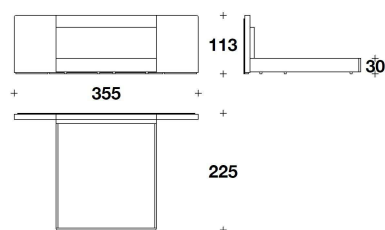

DGZ (LE1)
LETTO PER MATERASSO / BED FOR MATTRESS
165x200 - 355x225x113H. - H.B.30 cm
65x78 2/3 - 140x88 2/3x44 1/3H. - H.B.11 3/4 "

DGZ (LE2)
LETTO PER MATERASSO / BED FOR MATTRESS
185x200 - 355x225x113H. - H.B.30 cm
73x78 2/3 - 140x88 2/3x44 1/3H. - H.B.11 3/4 "

DGZ (LE210)
LETTO PER MATERASSO / BED FOR MATTRESS
210x210 - 355x235x113H. - H.B.30 cm
82 2/3x82 2/3 - 140x92 2/3x44 1/3H. - H.B.11 3/4 "

Note