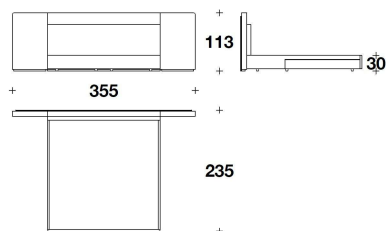

DGZ (LE1)
LETTO PER MATERASSO / BED FOR MATTRESS
165x200 - 355x225x113H. - H.B.30 cm
65x78 2/3 - 140x88 2/3x44 1/3H. - H.B.11 3/4 "

DGZ (LE2)
LETTO PER MATERASSO / BED FOR MATTRESS
185x200 - 355x225x113H. - H.B.30 cm
73x78 2/3 - 140x88 2/3x44 1/3H. - H.B.11 3/4 "

DGZ (LE210)
LETTO PER MATERASSO / BED FOR MATTRESS
210x210 - 355x235x113H. - H.B.30 cm
82 2/3x82 2/3 - 140x92 2/3x44 1/3H. - H.B.11 3/4 "

Note