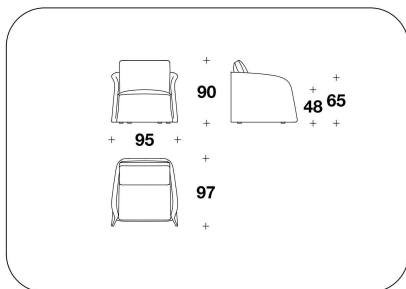

SEAT Wood padded with Polyurethane and Fiberfill; interwoven elastic bands

COVER Not removable fabric or leather. Cushions with removable cover

OPTIONAL 1 Back cushion with logo embroidery

OPTIONAL 2 External frame with square diamond quilted

BENTLEY HOME

sofa & armchairs

SWAN

1SW (POL)
POLTRONA / ARMCHAIR
95x97x90H. - H.S.48cm
37 1/3x38 1/3x35 1/3H. - H.S.19"

1SW (D3)
DIVANO 3 POSTI / 3 SEATER SOFA
261x97x90H. - H.S.48cm
102 2/3x38 1/3x35 1/3H. - H.S.19"

1SW (D4)
DIVANO 4 POSTI / 4 SEATER SOFA
290x97x90H. - H.S.48cm
114 1/3x38 1/3x35 1/3H. - H.S.19"

Note