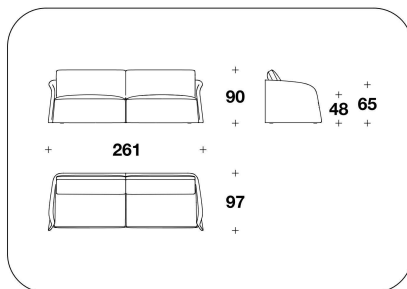

SEAT Wood padded with Polyurethane and Fiberfill; interwoven elastic bands

COVER Not removable fabric or leather. Cushions with removable cover

OPTIONAL 1 Back cushion with logo embroidery

OPTIONAL 2 External frame with square diamond quilted

BENTLEY HOME

sofa & armchairs

SWAN

1SW (POL)
POLTRONA / ARMCHAIR
95x97x90H. - H.S.48cm
37 1/3x38 1/3x35 1/3H. - H.S.19"

1SW (D3)
DIVANO 3 POSTI / 3 SEATER SOFA
261x97x90H. - H.S.48cm
102 2/3x38 1/3x35 1/3H. - H.S.19"

1SW (D4)
DIVANO 4 POSTI / 4 SEATER SOFA
290x97x90H. - H.S.48cm
114 1/3x38 1/3x35 1/3H. - H.S.19"

Note