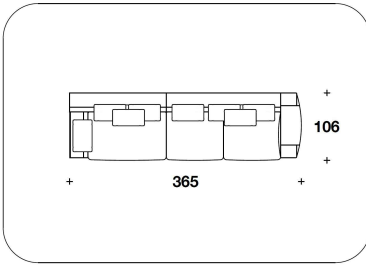

KUR (EMAD/02) - KUR (EMAS/02)
 HIGH ARMREST - BIG : ELEMENTO
 TERMINALE CON BRACCIOLLO DX/SX +
 MOBILE CON CASSETTO SX/DX / END
 ELEMENT WITH RIGHT OR LEFT
 ARMREST + LEFT OR RIGHT CASE W/
 DRAWER
 223x106x75H. – H.S.44cm
 87 2/3x41 2/3x29 2/3H. – H.S.17 1/4"

KUR (01)
 MOBILE CON CASSETTO / CASE WITH
 DRAWER
 50x102x41H.cm
 19 3/4x40x16 1/4H."

Note

EXAMPLES OF SECTIONAL SOFA

KUR (E2CS/BR) + KUR (01) + KUR (CLAD)

KUR (E1CS/BR) + KUR (E1GBD)

BENTLEY HOME
sofa & armchairs
STOWE