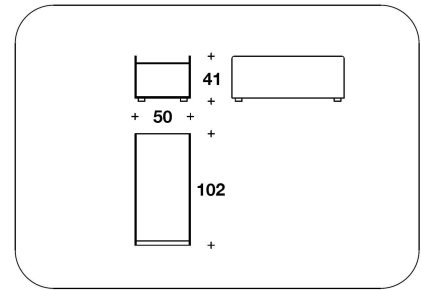

KUR (01)
MOBILE CON CASSETTO / CASE WITH
DRAWER
50x102x41H.cm
19 3/4x40x16 1/4H."