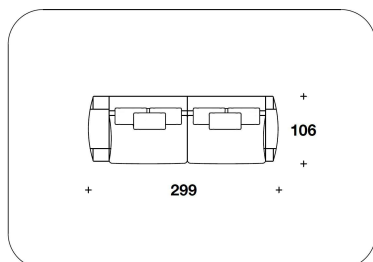

KUR (EMBD/02) - KUR (EMBS/02)
 BIG : ELEMENTO TERMINALE CON
 BRACCIOLLO DX/SX + MOBILE CON
 CASSETTO SX/DX / END ELEMENT
 WITH RIGHT OR LEFT ARMREST +
 LEFT OR RIGHT CASE W/ DRAWER
 235x106x75H. – H.S.44cm
 92 2/3x41 2/3x29 2/3H. – H.S.17 1/4"

KUR (EMAD/02) - KUR (EMAS/02)
 HIGH ARMREST - BIG : ELEMENTO
 TERMINALE CON BRACCIOLLO DX/SX +
 MOBILE CON CASSETTO SX/DX / END
 ELEMENT WITH RIGHT OR LEFT
 ARMREST + LEFT OR RIGHT CASE W/
 DRAWER
 223x106x75H. – H.S.44cm
 87 2/3x41 2/3x29 2/3H. – H.S.17 1/4"

KUR (01)
 MOBILE CON CASSETTO / CASE WITH
 DRAWER
 50x102x41H.cm
 19 3/4x40x16 1/4H."

Note

EXAMPLES OF SECTIONAL SOFA

KUR (E2CS/BR) + KUR (01) + KUR (CLAD)

KUR (E1CS/BR) + KUR (E1GBD)

BENTLEY HOME
sofa & armchairs
STOWE