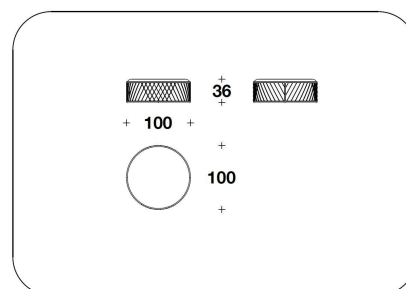

DBO (LS) - DBO (LSC)  
 LOVESEAT  
 135x133x88H. – H.S.42cm  
 53x52 1/3x34 2/3H. – H.S.16 2/4"

DBO (D3) - BDO (D3C)  
 DIVANO 3 POSTI / 3 SEATER SOFA  
 243x92x88H. – H.S.42cm  
 95 2/3x36 1/3x34 2/3H. – H.S.16 2/4"

DBO (LET) - DBO (LETC)  
 LETTINO / SUNBED  
 85x205x46H. – H.S.31cm  
 33 1/3x80 2/3x18H. – H.S.12 1/4"

BPU (06) - BPU (06C)  
 POUF / OTTOMAN  
 Ø 45x50H.cm  
 Ø 17 3/4x19 3/4H."

BPU (07) - BPU (07C)  
 BIG : POUF / OTTOMAN  
 Ø 100x36H.cm  
 Ø 39 1/3x14 1/4H."