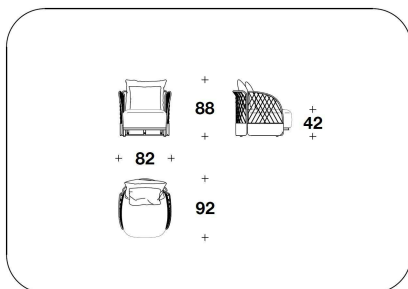

**OPTIONAL** Logo embroidery only available on 50x50 back cushions

**OPTIONAL ROLL** Printed Bentley logo

**BENTLEY HOME**  
**outdoor sofa & armchairs**  
**SOLSTICE**

DBO (POL) - DBO (POLC)  
 POLTRONA / ARMCHAIR  
 82x92x88H. – H.S.42cm  
 32 1/3x36 1/3x34 2/3H. – H.S.16 2/4"

DBO (LS) - DBO (LSC)  
 LOVESEAT  
 135x133x88H. – H.S.42cm  
 53x52 1/3x34 2/3H. – H.S.16 2/4"

DBO (D3) - BDO (D3C)  
 DIVANO 3 POSTI / 3 SEATER SOFA  
 243x92x88H. – H.S.42cm  
 95 2/3x36 1/3x34 2/3H. – H.S.16 2/4"

DBO (LET) - DBO (LETC)  
 LETTINO / SUNBED  
 85x205x46H. – H.S.31cm  
 33 1/3x80 2/3x18H. – H.S.12 1/4"

BPU (06) - BPU (06C)  
 POUF / OTTOMAN  
 Ø 45x50H.cm  
 Ø 17 3/4x19 3/4H."

BPU (07) - BPU (07C)  
 BIG : POUF / OTTOMAN  
 Ø 100x36H.cm  
 Ø 39 1/3x14 1/4H."