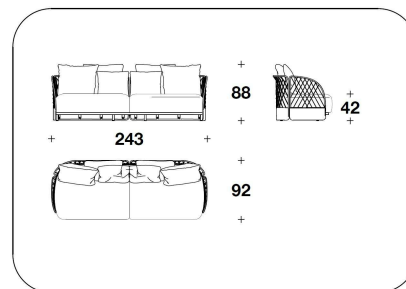

**OPTIONAL** Logo embroidery only available on 50x50 back cushions

**OPTIONAL ROLL** Printed Bentley logo

**BENTLEY HOME**  
**outdoor sofa & armchairs**  
**SOLSTICE**

DBO (POL) - DBO (POLC)  
 POLTRONA / ARMCHAIR  
 82x92x88H. – H.S.42cm  
 32 1/3x36 1/3x34 2/3H. – H.S.16 2/4"

DBO (LS) - DBO (LSC)  
 LOVESEAT  
 135x133x88H. – H.S.42cm  
 53x52 1/3x34 2/3H. – H.S.16 2/4"

DBO (D3) - BDO (D3C)  
 DIVANO 3 POSTI / 3 SEATER SOFA  
 243x92x88H. – H.S.42cm  
 95 2/3x36 1/3x34 2/3H. – H.S.16 2/4"

DBO (LET) - DBO (LETC)  
 LETTINO / SUNBED  
 85x205x46H. – H.S.31cm  
 33 1/3x80 2/3x18H. – H.S.12 1/4"

BPU (06) - BPU (06C)  
 POUF / OTTOMAN  
 Ø 45x50H.cm  
 Ø 17 3/4x19 3/4H."

BPU (07) - BPU (07C)  
 BIG : POUF / OTTOMAN  
 Ø 100x36H.cm  
 Ø 39 1/3x14 1/4H."