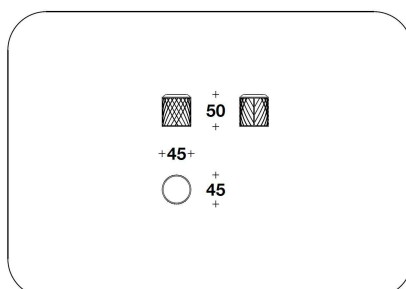

**OPTIONAL** Logo embroidery only available on 50x50 back cushions

**OPTIONAL ROLL** Printed Bentley logo

**BENTLEY HOME**  
**outdoor sofa & armchairs**  
**SOLSTICE**

DBO (POL) - DBO (POLC)  
 POLTRONA / ARMCHAIR  
 82x92x88H. – H.S.42cm  
 32 1/3x36 1/3x34 2/3H. – H.S.16 2/4"

DBO (LS) - DBO (LSC)  
 LOVESEAT  
 135x133x88H. – H.S.42cm  
 53x52 1/3x34 2/3H. – H.S.16 2/4"

DBO (D3) - BDO (D3C)  
 DIVANO 3 POSTI / 3 SEATER SOFA  
 243x92x88H. – H.S.42cm  
 95 2/3x36 1/3x34 2/3H. – H.S.16 2/4"

DBO (LET) - DBO (LETC)  
 LETTINO / SUNBED  
 85x205x46H. – H.S.31cm  
 33 1/3x80 2/3x18H. – H.S.12 1/4"

BPU (06) - BPU (06C)  
 POUF / OTTOMAN  
 Ø 45x50H.cm  
 Ø 17 3/4x19 3/4H."

BPU (07) - BPU (07C)  
 BIG : POUF / OTTOMAN  
 Ø 100x36H.cm  
 Ø 39 1/3x14 1/4H."