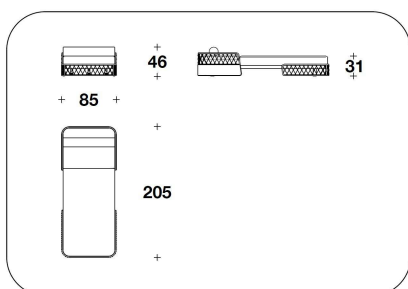

**OPTIONAL** Logo embroidery only available on 50x50 back cushions

**OPTIONAL ROLL** Printed Bentley logo

**BENTLEY HOME**  
**outdoor sofa & armchairs**  
**SOLSTICE**

DBO (POL) - DBO (POLC)  
 POLTRONA / ARMCHAIR  
 82x92x88H. – H.S.42cm  
 32 1/3x36 1/3x34 2/3H. – H.S.16 2/4"

DBO (LS) - DBO (LSC)  
 LOVESEAT  
 135x133x88H. – H.S.42cm  
 53x52 1/3x34 2/3H. – H.S.16 2/4"

DBO (D3) - BDO (D3C)  
 DIVANO 3 POSTI / 3 SEATER SOFA  
 243x92x88H. – H.S.42cm  
 95 2/3x36 1/3x34 2/3H. – H.S.16 2/4"

DBO (LET) - DBO (LETC)  
 LETTINO / SUNBED  
 85x205x46H. – H.S.31cm  
 33 1/3x80 2/3x18H. – H.S.12 1/4"

BPU (06) - BPU (06C)  
 POUF / OTTOMAN  
 Ø 45x50H.cm  
 Ø 17 3/4x19 3/4H."

BPU (07) - BPU (07C)  
 BIG : POUF / OTTOMAN  
 Ø 100x36H.cm  
 Ø 39 1/3x14 1/4H."