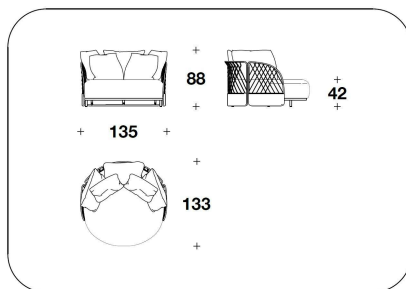

**OPTIONAL** Logo embroidery only available on 50x50 back cushions

**OPTIONAL ROLL** Printed Bentley logo

**BENTLEY HOME**  
**outdoor sofa & armchairs**  
**SOLSTICE**

DBO (POL) - DBO (POLC)  
 POLTRONA / ARMCHAIR  
 82x92x88H. – H.S.42cm  
 32 1/3x36 1/3x34 2/3H. – H.S.16 2/4"

DBO (LS) - DBO (LSC)  
 LOVESEAT  
 135x133x88H. – H.S.42cm  
 53x52 1/3x34 2/3H. – H.S.16 2/4"

DBO (D3) - BDO (D3C)  
 DIVANO 3 POSTI / 3 SEATER SOFA  
 243x92x88H. – H.S.42cm  
 95 2/3x36 1/3x34 2/3H. – H.S.16 2/4"

DBO (LET) - DBO (LETC)  
 LETTINO / SUNBED  
 85x205x46H. – H.S.31cm  
 33 1/3x80 2/3x18H. – H.S.12 1/4"

BPU (06) - BPU (06C)  
 POUF / OTTOMAN  
 Ø 45x50H.cm  
 Ø 17 3/4x19 3/4H."

BPU (07) - BPU (07C)  
 BIG : POUF / OTTOMAN  
 Ø 100x36H.cm  
 Ø 39 1/3x14 1/4H."