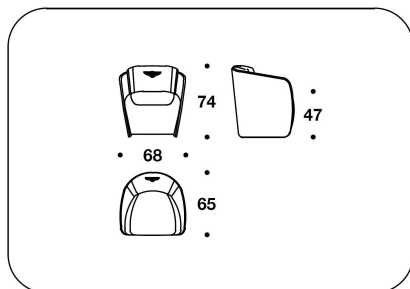

OPTIONAL 1 External fabric or leather cover with diamond quilted

OPTIONAL 2 Logo embroidery on the internal frame

BENTLEY HOME
sofa & armchairs
RUGBY

POB (3)
POLTRONA / ARMCHAIR
68x65x74H. - H.S.47 cm
26 2/3x25 2/3x29H. - H.S.18 2/4 "

RUG (D2)
DIVANO 2 POSTI / 2 SEATER SOFA
182x85x79H. - H.S.48 cm
71 2/3x33 1/3x31H. - H.S.19 "

POB (3R)
BURR WALNUT : POLTRONA /
ARMCHAIR
68x65x74H. - H.S.47 cm
26 2/3x25 2/3x29H. - H.S.18 2/4 "

RUG (D2R)
BURR WALNUT : DIVANO 2 POSTI / 2
SEATER SOFA
182x85x79H. - H.S.48 cm
71 2/3x33 1/3x31H. - H.S.19 "