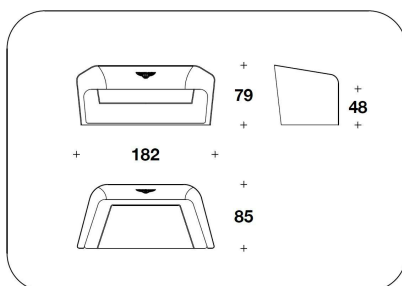

OPTIONAL 1 External fabric or leather cover with diamond quilted

OPTIONAL 2 Logo embroidery on the internal frame

BENTLEY HOME
sofa & armchairs
RUGBY

POB (3)
POLTRONA / ARMCHAIR
68x65x74H. - H.S.47 cm
26 2/3x25 2/3x29H. - H.S.18 2/4 "

RUG (D2)
DIVANO 2 POSTI / 2 SEATER SOFA
182x85x79H. - H.S.48 cm
71 2/3x33 1/3x31H. - H.S.19 "

POB (3R)
BURR WALNUT : POLTRONA /
ARMCHAIR
68x65x74H. - H.S.47 cm
26 2/3x25 2/3x29H. - H.S.18 2/4 "

RUG (D2R)
BURR WALNUT : DIVANO 2 POSTI / 2
SEATER SOFA
182x85x79H. - H.S.48 cm
71 2/3x33 1/3x31H. - H.S.19 "