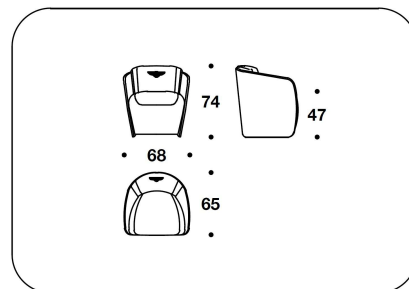

OPTIONAL 1 External fabric or leather cover with diamond quilted

OPTIONAL 2 Logo embroidery on the internal frame

BENTLEY HOME
sofa & armchairs
RUGBY

POB (3)
POLTRONA / ARMCHAIR
68x65x74H. - H.S.47 cm
26 2/3x25 2/3x29H. - H.S.18 2/4 "

RUG (D2)
DIVANO 2 POSTI / 2 SEATER SOFA
182x85x79H. - H.S.48 cm
71 2/3x33 1/3x31H. - H.S.19 "

POB (3R)
BURR WALNUT : POLTRONA /
ARMCHAIR
68x65x74H. - H.S.47 cm
26 2/3x25 2/3x29H. - H.S.18 2/4 "

RUG (D2R)
BURR WALNUT : DIVANO 2 POSTI / 2
SEATER SOFA
182x85x79H. - H.S.48 cm
71 2/3x33 1/3x31H. - H.S.19 "