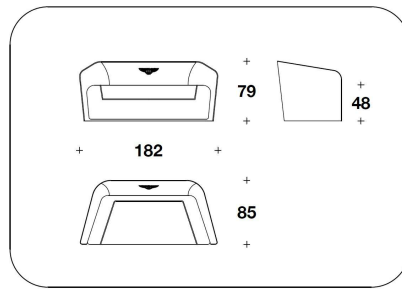

OPTIONAL 1 External fabric or leather cover with diamond quilted

OPTIONAL 2 Logo embroidery on the internal frame

BENTLEY HOME
sofa & armchairs
RUGBY

POB (3)
POLTRONA / ARMCHAIR
68x65x74H. - H.S.47 cm
26 2/3x25 2/3x29H. - H.S.18 2/4 "

RUG (D2)
DIVANO 2 POSTI / 2 SEATER SOFA
182x85x79H. - H.S.48 cm
71 2/3x33 1/3x31H. - H.S.19 "

POB (3R)
BURR WALNUT : POLTRONA /
ARMCHAIR
68x65x74H. - H.S.47 cm
26 2/3x25 2/3x29H. - H.S.18 2/4 "

RUG (D2R)
BURR WALNUT : DIVANO 2 POSTI / 2
SEATER SOFA
182x85x79H. - H.S.48 cm
71 2/3x33 1/3x31H. - H.S.19 "