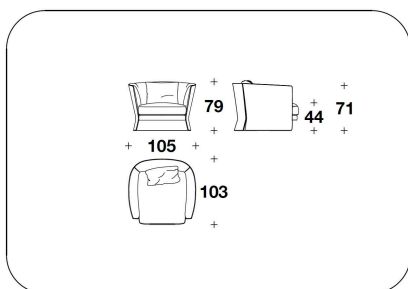

BENTLEY HOME
sofa & armchairs
NEWENT

NWE (POL)
POLTRONA / ARMCHAIR
105x103x79H. - H.S.44 cm
41 1/3x40 2/3x31H. - H.S.17 1/4 "

NWE (D3)
DIVANO 3 POSTI / 3 SEATER SOFA
260x103x87H. - H.S.44cm
102 1/3x40 2/3x34 1/3H. - H.S.17 1/4"

NWE (D4)
DIVANO 4 POSTI / 4 SEATER SOFA
306x103x87H. - H.S.44cm
120 1/3x40 2/3x34 1/3H. - H.S.17 1/4"

NWE (POLE) - NWE (POLE/SCZ)
VENEERED : POLTRONA / ARMCHAIR
105x103x79H. - H.S.44 cm
41 1/3x40 2/3x31H. - H.S.17 1/4 "

NWE (D3E) - NWE (D3E/SCZ)
VENEERED : DIVANO 3 POSTI / 3
SEATER SOFA
260x103x87H. - H.S.44 cm
102 1/3x40 2/3x34 1/3H. - H.S.17 1/4 "

NWE (D4E) - NWE (D4E/SCZ)
VENEERED : DIVANO 4 POSTI / 4
SEATER SOFA
306x103x87H. - H.S.44cm
120 1/3x40 2/3x34 1/3H. - H.S.17 1/4"