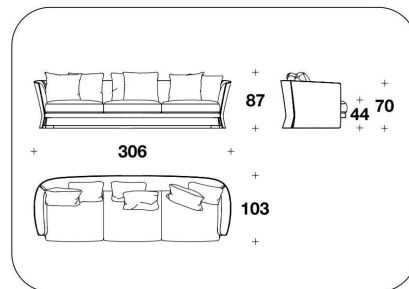

BENTLEY HOME
sofa & armchairs
NEWENT

NWE (POL)
POLTRONA / ARMCHAIR
105x103x79H. - H.S.44 cm
41 1/3x40 2/3x31H. - H.S.17 1/4 "

NWE (D3)
DIVANO 3 POSTI / 3 SEATER SOFA
260x103x87H. - H.S.44cm
102 1/3x40 2/3x34 1/3H. - H.S.17 1/4"

NWE (D4)
DIVANO 4 POSTI / 4 SEATER SOFA
306x103x87H. - H.S.44cm
120 1/3x40 2/3x34 1/3H. - H.S.17 1/4"

NWE (POLE) - NWE (POLE/SCZ)
VENEERED : POLTRONA / ARMCHAIR
105x103x79H. - H.S.44 cm
41 1/3x40 2/3x31H. - H.S.17 1/4 "

NWE (D3E) - NWE (D3E/SCZ)
VENEERED : DIVANO 3 POSTI / 3
SEATER SOFA
260x103x87H. - H.S.44 cm
102 1/3x40 2/3x34 1/3H. - H.S.17 1/4 "

NWE (D4E) - NWE (D4E/SCZ)
VENEERED : DIVANO 4 POSTI / 4
SEATER SOFA
306x103x87H. - H.S.44cm
120 1/3x40 2/3x34 1/3H. - H.S.17 1/4"