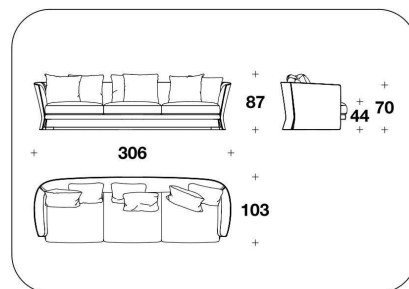

BENTLEY HOME
sofa & armchairs
NEWENT

NWE (POL)
POLTRONA / ARMCHAIR
105x103x79H. - H.S.44 cm
41 1/3x40 2/3x31H. - H.S.17 1/4 "

NWE (D3)
DIVANO 3 POSTI / 3 SEATER SOFA
260x103x87H. - H.S.44cm
102 1/3x40 2/3x34 1/3H. - H.S.17 1/4"

NWE (D4)
DIVANO 4 POSTI / 4 SEATER SOFA
306x103x87H. - H.S.44cm
120 1/3x40 2/3x34 1/3H. - H.S.17 1/4"

NWE (POLE) - NWE (POLE/SCZ)
VENEERED : POLTRONA / ARMCHAIR
105x103x79H. - H.S.44 cm
41 1/3x40 2/3x31H. - H.S.17 1/4 "

NWE (D3E) - NWE (D3E/SCZ)
VENEERED : DIVANO 3 POSTI / 3
SEATER SOFA
260x103x87H. - H.S.44 cm
102 1/3x40 2/3x34 1/3H. - H.S.17 1/4 "

NWE (D4E) - NWE (D4E/SCZ)
VENEERED : DIVANO 4 POSTI / 4
SEATER SOFA
306x103x87H. - H.S.44cm
120 1/3x40 2/3x34 1/3H. - H.S.17 1/4"