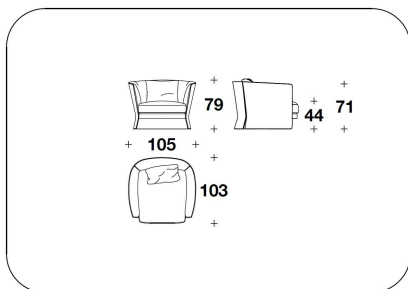

BENTLEY HOME
sofa & armchairs
NEWENT

NWE (POL)
POLTRONA / ARMCHAIR
105x103x79H. - H.S.44 cm
41 1/3x40 2/3x31H. - H.S.17 1/4 "

NWE (D3)
DIVANO 3 POSTI / 3 SEATER SOFA
260x103x87H. - H.S.44cm
102 1/3x40 2/3x34 1/3H. - H.S.17 1/4"

NWE (D4)
DIVANO 4 POSTI / 4 SEATER SOFA
306x103x87H. - H.S.44cm
120 1/3x40 2/3x34 1/3H. - H.S.17 1/4"

NWE (POLE) - NWE (POLE/SCZ)
VENEERED : POLTRONA / ARMCHAIR
105x103x79H. - H.S.44 cm
41 1/3x40 2/3x31H. - H.S.17 1/4 "

NWE (D3E) - NWE (D3E/SCZ)
VENEERED : DIVANO 3 POSTI / 3
SEATER SOFA
260x103x87H. - H.S.44 cm
102 1/3x40 2/3x34 1/3H. - H.S.17 1/4 "

NWE (D4E) - NWE (D4E/SCZ)
VENEERED : DIVANO 4 POSTI / 4
SEATER SOFA
306x103x87H. - H.S.44cm
120 1/3x40 2/3x34 1/3H. - H.S.17 1/4"