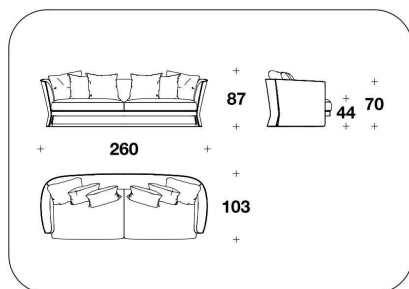

BENTLEY HOME
sofa & armchairs
NEWENT

NWE (POL)
POLTRONA / ARMCHAIR
105x103x79H. - H.S.44 cm
41 1/3x40 2/3x31H. - H.S.17 1/4 "

NWE (D3)
DIVANO 3 POSTI / 3 SEATER SOFA
260x103x87H. - H.S.44cm
102 1/3x40 2/3x34 1/3H. - H.S.17 1/4"

NWE (D4)
DIVANO 4 POSTI / 4 SEATER SOFA
306x103x87H. - H.S.44cm
120 1/3x40 2/3x34 1/3H. - H.S.17 1/4"

NWE (POLE) - NWE (POLE/SCZ)
VENEERED : POLTRONA / ARMCHAIR
105x103x79H. - H.S.44 cm
41 1/3x40 2/3x31H. - H.S.17 1/4 "

NWE (D3E) - NWE (D3E/SCZ)
VENEERED : DIVANO 3 POSTI / 3
SEATER SOFA
260x103x87H. - H.S.44 cm
102 1/3x40 2/3x34 1/3H. - H.S.17 1/4 "

NWE (D4E) - NWE (D4E/SCZ)
VENEERED : DIVANO 4 POSTI / 4
SEATER SOFA
306x103x87H. - H.S.44cm
120 1/3x40 2/3x34 1/3H. - H.S.17 1/4"