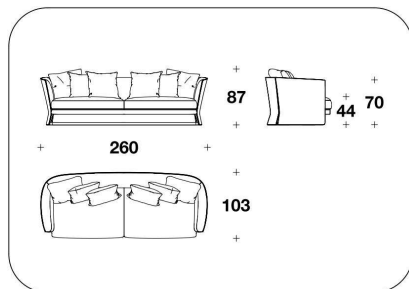

BENTLEY HOME
sofa & armchairs
NEWENT

NWE (POL)
POLTRONA / ARMCHAIR
105x103x79H. - H.S.44 cm
41 1/3x40 2/3x31H. - H.S.17 1/4 "

NWE (D3)
DIVANO 3 POSTI / 3 SEATER SOFA
260x103x87H. - H.S.44cm
102 1/3x40 2/3x34 1/3H. - H.S.17 1/4"

NWE (D4)
DIVANO 4 POSTI / 4 SEATER SOFA
306x103x87H. - H.S.44cm
120 1/3x40 2/3x34 1/3H. - H.S.17 1/4"

NWE (POLE) - NWE (POLE/SCZ)
VENEERED : POLTRONA / ARMCHAIR
105x103x79H. - H.S.44 cm
41 1/3x40 2/3x31H. - H.S.17 1/4 "

NWE (D3E) - NWE (D3E/SCZ)
VENEERED : DIVANO 3 POSTI / 3
SEATER SOFA
260x103x87H. - H.S.44 cm
102 1/3x40 2/3x34 1/3H. - H.S.17 1/4 "

NWE (D4E) - NWE (D4E/SCZ)
VENEERED : DIVANO 4 POSTI / 4
SEATER SOFA
306x103x87H. - H.S.44cm
120 1/3x40 2/3x34 1/3H. - H.S.17 1/4"