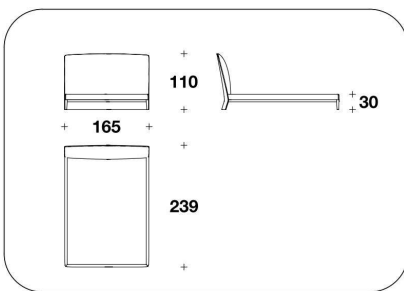

**BED BASE** Beech wooden slats

**COVER** Not removable fabric or leather

**OPTIONAL 1** Headboard with logo embroidery

**N.B.** Not compatible with optional diamond quilted No. 3

**OPTIONAL 2-3** Back headboard (2) and front headboard (3) with diamond quilted

**NWE (LE1)**  
**LETTO PER MATERASSO / BED FOR MATTRESS**  
 165x200 - 178x234x110H. - H.B.30cm  
 65x78 2/3 - 70x92x43 1/3H. - H.B.11 3/4"

**NWE (LE2)**  
**LETTO PER MATERASSO / BED FOR MATTRESS**  
 185x200 - 198x234x110H. - H.B.30cm  
 73x78 2/3 - 78x92x43 1/3H. - H.B.11 3/4"

**NWE (LE7)**  
**LETTO PER MATERASSO / BED FOR MATTRESS**  
 200x200 - 213x234x110H. - H.B.30cm  
 78 2/3x78 2/3 - 84x92x43 1/3H. - H.B.11 3/4"

**NWE (QUSA)**  
**QUEEN USA : LETTO PER MATERASSO / BED FOR MATTRESS**  
 152x205 - 165x239x110H. - H.B.30cm  
 60x80 2/3 - 65x94x43 1/3H. - H.B.11 3/4"

NWE (EKUSA)  
VENEERED - KING USA : LETTO PER  
MATERASSO / BED FOR MATTRESS  
195x205 - 208x239x110H. - H.B.30cm  
76 2/3x80 2/3 - 82x94x43 1/3H. - H.B.11  
3/4"

**Note**