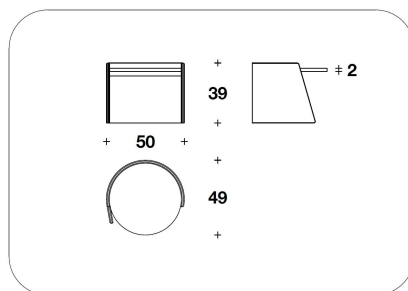

CTB (09PP/1) - CTB (09EP/1) - CTB
(09RP/1)
COFFEE TABLE
50x49x39H.cm
19 3/4x19 1/4x15 1/4H."

CTB (09PP/3) - CTB (09EP/3) - CTB
(09RP/3)
COFFEE TABLE
83x82x39H.cm
32 2/3x32 1/3x15 1/4H."

Note