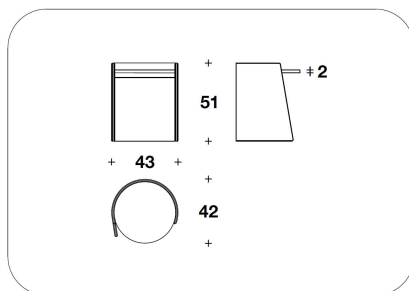

BENTLEY HOME
living / coffee tables
KEPI

CTB (09PP/2) - CTB (09EP/2) - CTB
(09RP/2)
SIDE TABLE
43x42x51H.cm
17x16 2/4x20H."