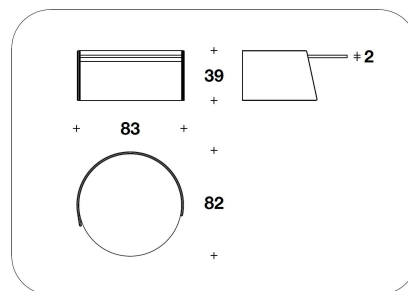

SPECIAL CUSTOMIZATION: Toffee Brown Smoked Larch or Chestnut briar-root, with glossy polished finishing (prices upon request)

BENTLEY HOME
living / coffee tables
KEPI

CTB (09PP/2) - CTB (09EP/2) - CTB
(09RP/2)
SIDE TABLE
43x42x51H.cm
17x16 2/4x20H."

CTB (09PP/1) - CTB (09EP/1) - CTB
(09RP/1)
COFFEE TABLE
50x49x39H.cm
19 3/4x19 1/4x15 1/4H."

CTB (09PP/3) - CTB (09EP/3) - CTB
(09RP/3)
COFFEE TABLE
83x82x39H.cm
32 2/3x32 1/3x15 1/4H."

Note