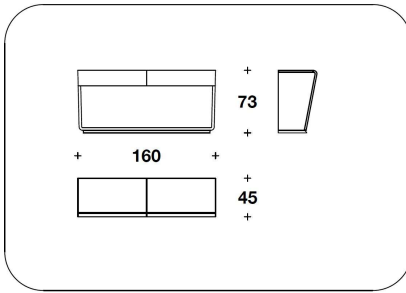

BENTLEY HOME
living / consoles
EVAN

COB (03E)
CONSOLLE CON CASSETTI /
CONSOLE WITH DRAWERS
160x45x73H.cm
63x17 3/4x28 2/3H."

Note