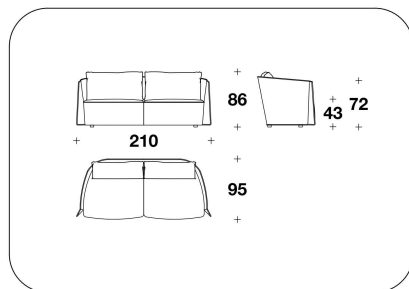

COVER Not removable fabric or leather (not available in printed leather), piping to be chosen

Back cushion with removable fabric or leather

OPTIONAL 1 Manufacture with diamond quilted on the cover, external or inner frame, or external and inner frame (OPTx2)

OPTIONAL 2 Logo embroidery on back cushions

BENTLEY HOME
sofa & armchairs
BUTTERFLY

BTF (POL)
POLTRONA / ARMCHAIR
100x95x86H. - H.S.43cm
39 1/3x37 1/3x34H. - H.S.17"

BTF (D3)
DIVANO 3 POSTI / 3 SEATER SOFA
210x95x86H. - H.S.43 cm
82 2/3x37 1/3x34H. - H.S.17 "

BTF (BD3)
MAXI : DIVANO 3 POSTI / 3 SEATER
SOFA
260x95x86H. - H.S.43 cm
102 1/3x37 1/3x34H. - H.S.17 "

BTF (D4)
DIVANO 4 POSTI / 4 SEATER SOFA
303x95x86H. - H.S.43 cm
119 1/3x37 1/3x34H. - H.S.17 "

Note