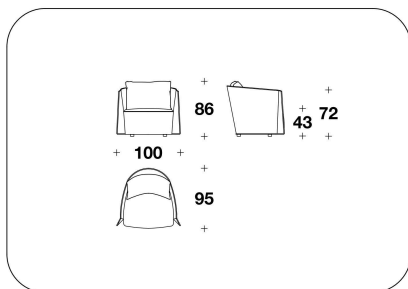

BENTLEY HOME
sofa & armchairs
BUTTERFLY

BTF (POL)
POLTRONA / ARMCHAIR
100x95x86H. - H.S.43cm
39 1/3x37 1/3x34H. - H.S.17"