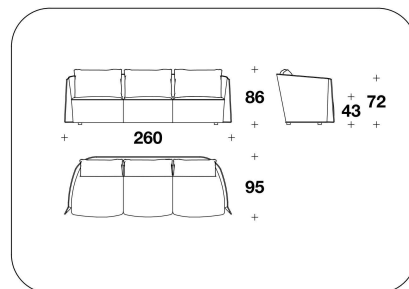

OPTIONAL 2 Logo embroidery on back cushions

BENTLEY HOME
sofa & armchairs
BUTTERFLY

BTF (POL)
POLTRONA / ARMCHAIR
100x95x86H. - H.S.43cm
39 1/3x37 1/3x34H. - H.S.17"

BTF (D3)
DIVANO 3 POSTI / 3 SEATER SOFA
210x95x86H. - H.S.43 cm
82 2/3x37 1/3x34H. - H.S.17 "

BTF (BD3)
MAXI : DIVANO 3 POSTI / 3 SEATER
SOFA
260x95x86H. - H.S.43 cm
102 1/3x37 1/3x34H. - H.S.17 "

BTF (D4)
DIVANO 4 POSTI / 4 SEATER SOFA
303x95x86H. - H.S.43 cm
119 1/3x37 1/3x34H. - H.S.17 "

Note