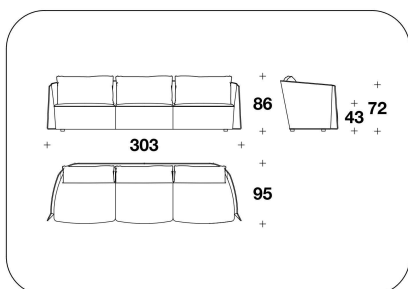

OPTIONAL 2 Logo embroidery on back cushions

BENTLEY HOME
sofa & armchairs
BUTTERFLY

BTF (POL)
POLTRONA / ARMCHAIR
100x95x86H. - H.S.43cm
39 1/3x37 1/3x34H. - H.S.17"

BTF (D3)
DIVANO 3 POSTI / 3 SEATER SOFA
210x95x86H. - H.S.43 cm
82 2/3x37 1/3x34H. - H.S.17 "

BTF (BD3)
MAXI : DIVANO 3 POSTI / 3 SEATER
SOFA
260x95x86H. - H.S.43 cm
102 1/3x37 1/3x34H. - H.S.17 "

BTF (D4)
DIVANO 4 POSTI / 4 SEATER SOFA
303x95x86H. - H.S.43 cm
119 1/3x37 1/3x34H. - H.S.17 "

Note