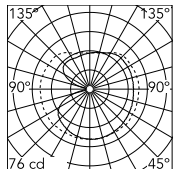

Schematic light drawing

Photometric

Lighting type	Total
Light distribution	Asymmetric

Electrical

Insulation class	I
Frequency (Hz)	50/60
Main voltage (Vac)	220-250
LED voltage Vf (Vdc)	null
Dimmable	Yes
Dimming interface	Remote Dimmable (Dimmer Not Included)
Batteries inside	No