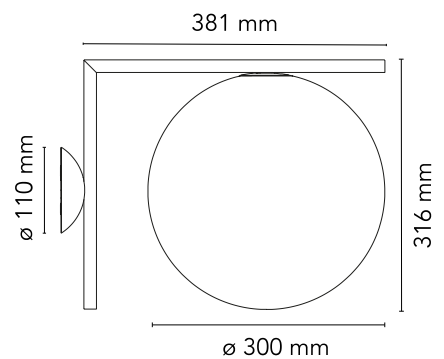

Are you a professional and your project needs consulting and support?

[BOOK AN APPOINTMENT](#)

Main specifications

Mounting	Ceiling and wall surface
Environments	Indoor dry location
Light Source Type	Bulb
Lamp category	Halogen
Lamp holders	E27
Ilcos	HSGS
Number of heads	1
Power (W)	205

Physical

Colour	Brass
Length (mm)	281
Net weight (kg)	2.75
Package volume (m3)	0.08
IP internal	20

Download

[Mounting instructions](#) PDF

[Spare Parts](#) PDF

Photometric Files

[LDT / IES](#) LDT

Technical Drawings