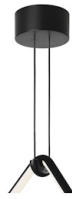

## Arrangements Square Large

Designed by Michael Anastassiades, 2018

34W - 1657lm - 2700K

Diffuse light suspended lighting device. Body in extruded, curved NC-machined and black powder-coated aluminium, diffuser in platinum optical silicone. Each component can be connected to the power pack by means of an electrical and mechanical connection system designed for customisable product set-up. Roses available with two powers: lamp with power under 70W and lamp with power under 190W. Class III roses also available for installations with remote power supply: "surface" version for installations on cement, "recessed" version for plasterboard ceilings. The electronics integrated in the rose enables use of dimming systems: push, 1-10, potentiometer, DALI. In the absence of these systems, the light flow can be set with the push system included in the rose. Cable length 2.4m

## Accessories & Power Supply

REQUIRED

F0415030

Arrangements Big Rose

REQUIRED

F0416030

Arrangements Small Rose

REQUIRED