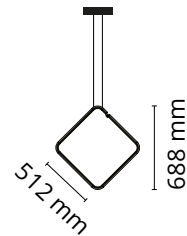

## Arrangements Square Large

Designed by Michael Anastassiades, 2018

34W - 1657lm - 2700K

Diffuse light suspended lighting device. Body in extruded, curved NC-machined and black powder-coated aluminium, diffuser in platinum optical silicone. Each component can be connected to the power pack by means of an electrical and mechanical connection system designed for customisable product set-up. Roses available with two powers: lamp with power under 70W and lamp with power under 190W. Class III roses also available for installations with remote power supply: "surface" version for installations on cement, "recessed" version for plasterboard ceilings. The electronics integrated in the rose enables use of dimming systems: push, 1-10, potentiometer, DALI. In the absence of these systems, the light flow can be set with the push system included in the rose. Cable length 2.4m

### Physical

Colour	Black
Length (mm)	512
Cord length (mm)	2500
Net weight (kg)	0.67
Package height (mm)	45
Package width (mm)	600
Package length (mm)	635
Package volume (m3)	0.02
IP internal	20

## Schematic light drawing

Luminous flux luminaire  
1657 lm