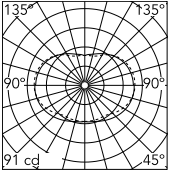

IP
20

Schematic light drawing

Luminous flux luminaire
1530 lm

Photometric

Light distribution	Symmetric
CCT (K)	2700

Electrical

Insulation class	III
Frequency (Hz)	50/60
Main voltage (Vac)	48
LED voltage Vf (Vdc)	null
Driver	Remote
Dimmable	Yes
Dimming type	Electronic 48V
Dimming interface	Remote Dimmable (Dimmer Not Included)
Batteries inside	No

Ecodesign and Energy Labelling

This product contains a light source of energy efficiency class F

Replaceable (LED only) light source by a professional