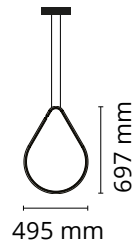

FLOS

■ F0414030 Black

Arrangements Drop Up

Designed by Michael Anastassiades, 2018

32W - 1530lm - 2700K

Diffuse light suspended lighting device. Body in extruded, curved NC-machined and black powder-coated aluminium, diffuser in platinum optical silicone. Each component can be connected to the power pack by means of an electrical and mechanical connection system designed for customisable product set-up. Roses available with two powers: lamp with power under 70W and lamp with power under 190W. Class III roses also available for installations with remote power supply: "surface" version for installations on cement, "recessed" version for plasterboard ceilings. The electronics integrated in the rose enables use of dimming systems: push, 1-10, potentiometer, DALI. In the absence of these systems, the light flow can be set with the push system included in the rose. Cable length 2.4m

Physical

Colour	Black
Length (mm)	495
Cord length (mm)	2500
Net weight (kg)	0.65
Package height (mm)	45
Package width (mm)	545
Package length (mm)	755
Package volume (m3)	0.02
IP internal	20

Download

[Mounting instructions](#)  PDF