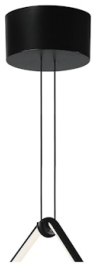

FLOS

■ F0414030 Black

Arrangements Drop Up

Designed by Michael Anastassiades, 2018

32W - 1530lm - 2700K

Diffuse light suspended lighting device. Body in extruded, curved NC-machined and black powder-coated aluminium, diffuser in platinum optical silicone. Each component can be connected to the power pack by means of an electrical and mechanical connection system designed for customisable product set-up. Roses available with two powers: lamp with power under 70W and lamp with power under 190W. Class III roses also available for installations with remote power supply: "surface" version for installations on cement, "recessed" version for plasterboard ceilings. The electronics integrated in the rose enables use of dimming systems: push, 1-10, potentiometer, DALI. In the absence of these systems, the light flow can be set with the push system included in the rose. Cable length 2.4m

Schematic light drawing

Luminous flux luminaire
1530 lm

Photometric

Light distribution	Symmetric
CCT (K)	2700

Electrical

Insulation class	III
Frequency (Hz)	50/60
Main voltage (Vac)	48
LED voltage Vf (Vdc)	null
Driver	Remote
Dimmable	Yes
Dimming type	Electronic 48V
Dimming interface	Remote Dimmable (Dimmer Not Included)
Batteries inside	No

Ecodesign and Energy Labelling

This product contains a light source of energy efficiency class F

Replaceable (LED only) light source by a professional

Accessories & Power Supply

REQUIRED

F0415030

Arrangements Big Rose