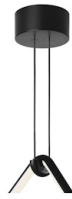

FLOS

■ F0414030 Black

Arrangements Drop Up

Designed by Michael Anastassiades, 2018

32W - 1530lm - 2700K

Diffuse light suspended lighting device. Body in extruded, curved NC-machined and black powder-coated aluminium, diffuser in platinum optical silicone. Each component can be connected to the power pack by means of an electrical and mechanical connection system designed for customisable product set-up. Roses available with two powers: lamp with power under 70W and lamp with power under 190W. Class III roses also available for installations with remote power supply: "surface" version for installations on cement, "recessed" version for plasterboard ceilings. The electronics integrated in the rose enables use of dimming systems: push, 1-10, potentiometer, DALI. In the absence of these systems, the light flow can be set with the push system included in the rose. Cable length 2.4m

Ecodesign and Energy Labelling

This product contains a light source of energy efficiency class F

Replaceable (LED only) light source by a professional

Accessories & Power Supply

REQUIRED

F0415030

Arrangements Big Rose

REQUIRED

F0416030

Arrangements Small Rose

REQUIRED

F0418030

Arrangements Recessed Rose