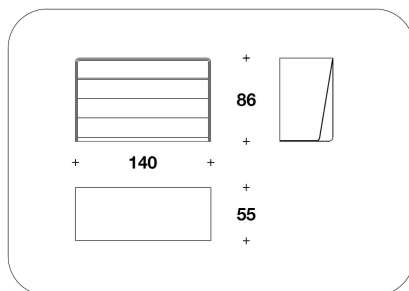

**BASE** Matt lacquered wood, colour coordinated with inner frame

**OPTIONAL** Frontal drawers cover with manufacture diamond quilted

**BENTLEY HOME**  
**living / chest of drawers**  
**EASTGATE**

BMB (15ED) - BMB (15ES) - BMB  
(15ED/SCZ) - BMB (15ES/SCZ)  
CASSETTIERA DX O SX / RIGHT OR  
LEFT CHEST OF DRAWERS  
140x55x86H. cm  
55x21 2/3x34H. "

BMB (16ED) - BMB (16ES) - BMB  
(16ED/SCZ) - BMB (16ES/SCZ)  
"SETTIMINO" : CASSETTIERA DX O SX /  
RIGHT OR LEFT CHEST OF DRAWERS  
65x55x126H. cm  
25 2/3x21 2/3x49 2/3H. "

**Note**