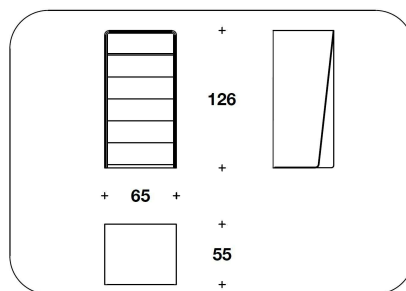

**BASE** Matt lacquered wood, colour coordinated with inner frame

**OPTIONAL** Frontal drawers cover with manufacture diamond quilted

**BENTLEY HOME**  
**living / chest of drawers**  
**EASTGATE**

BMB (15ED) - BMB (15ES) - BMB  
(15ED/SCZ) - BMB (15ES/SCZ)  
CASSETTIERA DX O SX / RIGHT OR  
LEFT CHEST OF DRAWERS  
140x55x86H. cm  
55x21 2/3x34H. "

BMB (16ED) - BMB (16ES) - BMB  
(16ED/SCZ) - BMB (16ES/SCZ)  
"SETTIMINO" : CASSETTIERA DX O SX /  
RIGHT OR LEFT CHEST OF DRAWERS  
65x55x126H. cm  
25 2/3x21 2/3x49 2/3H. "

**Note**