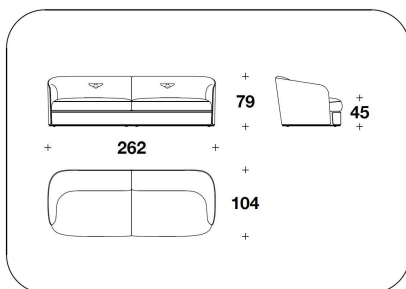

OPTIONAL 2 Back with logo embroidery

OPTIONAL 3-4 Diamond quilted on the external frame (3) or/and on the band under the seat (4)

BENTLEY HOME
sofa & armchairs
BAMPTON

3BE (POL)
POLTRONA / ARMCHAIR
100x104x79H. - H.S.45 cm
39 1/3x41x31H. - H.S.17 3/4 "

3BE (POL)
POLTRONA / ARMCHAIR
100x104x79H. - H.S.45 cm
39 1/3x41x31H. - H.S.17 3/4 "

3BE (D3)
DIVANO 3 POSTI / 3 SEATER SOFA
262x104x79H. - H.S.45cm
103x41x31H. - H.S.17 3/4"

3BE (D3)
DIVANO 3 POSTI / 3 SEATER SOFA
262x104x79H. - H.S.45cm
103x41x31H. - H.S.17 3/4"

3BE (D4)
DIVANO 4 POSTI / 4 SEATER SOFA
308x104x79H. - H.S.45 cm
121 1/3x41x31H. - H.S.17 3/4 "

3BE (D4)
DIVANO 4 POSTI / 4 SEATER SOFA
308x104x79H. - H.S.45 cm
121 1/3x41x31H. - H.S.17 3/4 "

3BE (POLE)
POLTRONA / ARMCHAIR
100x104x79H. - H.S.45 cm
39 1/3x41x31H. - H.S.17 3/4 "

3BE (D4E)
DIVANO 4 POSTI / 4 SEATER SOFA
308x104x79H. - H.S.45 cm
121 1/3x41x31H. - H.S.17 3/4 "

3BE (D4E)
DIVANO 4 POSTI / 4 SEATER SOFA
308x104x79H. - H.S.45 cm
121 1/3x41x31H. - H.S.17 3/4 "

Note