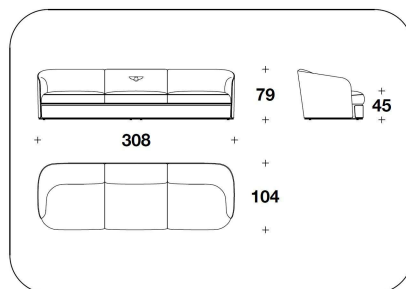

OPTIONAL 2 Back with logo embroidery

OPTIONAL 3-4 Diamond quilted on the external frame (3) or/and on the band under the seat (4)

BENTLEY HOME
sofa & armchairs
BAMPTON

3BE (POL)
POLTRONA / ARMCHAIR
100x104x79H. - H.S.45 cm
39 1/3x41x31H. - H.S.17 3/4 "

3BE (POL)
POLTRONA / ARMCHAIR
100x104x79H. - H.S.45 cm
39 1/3x41x31H. - H.S.17 3/4 "

3BE (D3)
DIVANO 3 POSTI / 3 SEATER SOFA
262x104x79H. - H.S.45cm
103x41x31H. - H.S.17 3/4"

3BE (D3)
DIVANO 3 POSTI / 3 SEATER SOFA
262x104x79H. - H.S.45cm
103x41x31H. - H.S.17 3/4"

3BE (D4)
DIVANO 4 POSTI / 4 SEATER SOFA
308x104x79H. - H.S.45 cm
121 1/3x41x31H. - H.S.17 3/4 "

3BE (D4)
DIVANO 4 POSTI / 4 SEATER SOFA
308x104x79H. - H.S.45 cm
121 1/3x41x31H. - H.S.17 3/4 "

3BE (POLE)
POLTRONA / ARMCHAIR
100x104x79H. - H.S.45 cm
39 1/3x41x31H. - H.S.17 3/4 "

3BE (D4E)
DIVANO 4 POSTI / 4 SEATER SOFA
308x104x79H. - H.S.45 cm
121 1/3x41x31H. - H.S.17 3/4 "

3BE (D4E)
DIVANO 4 POSTI / 4 SEATER SOFA
308x104x79H. - H.S.45 cm
121 1/3x41x31H. - H.S.17 3/4 "

Note