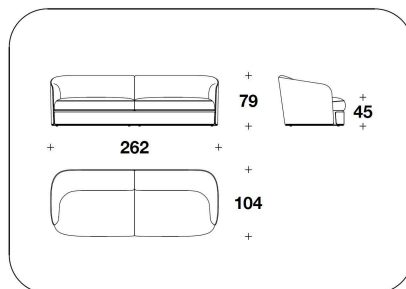

OPTIONAL 2 Back with logo embroidery

OPTIONAL 3-4 Diamond quilted on the external frame (3) or/and on the band under the seat (4)

BENTLEY HOME
sofa & armchairs
BAMPTON

3BE (POL)
POLTRONA / ARMCHAIR
100x104x79H. - H.S.45 cm
39 1/3x41x31H. - H.S.17 3/4 "

3BE (POL)
POLTRONA / ARMCHAIR
100x104x79H. - H.S.45 cm
39 1/3x41x31H. - H.S.17 3/4 "

3BE (D3)
DIVANO 3 POSTI / 3 SEATER SOFA
262x104x79H. - H.S.45cm
103x41x31H. - H.S.17 3/4"

3BE (D3)
DIVANO 3 POSTI / 3 SEATER SOFA
262x104x79H. - H.S.45cm
103x41x31H. - H.S.17 3/4"

3BE (D4)
DIVANO 4 POSTI / 4 SEATER SOFA
308x104x79H. - H.S.45 cm
121 1/3x41x31H. - H.S.17 3/4 "

3BE (D4)
DIVANO 4 POSTI / 4 SEATER SOFA
308x104x79H. - H.S.45 cm
121 1/3x41x31H. - H.S.17 3/4 "

3BE (POLE)
POLTRONA / ARMCHAIR
100x104x79H. - H.S.45 cm
39 1/3x41x31H. - H.S.17 3/4 "

3BE (D4E)
DIVANO 4 POSTI / 4 SEATER SOFA
308x104x79H. - H.S.45 cm
121 1/3x41x31H. - H.S.17 3/4 "

3BE (D4E)
DIVANO 4 POSTI / 4 SEATER SOFA
308x104x79H. - H.S.45 cm
121 1/3x41x31H. - H.S.17 3/4 "

Note