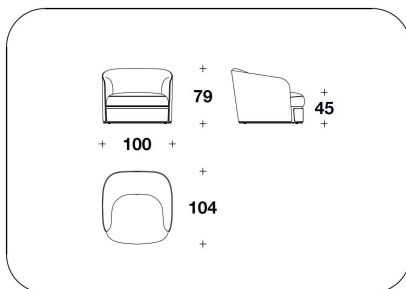

BENTLEY HOME
sofa & armchairs
BAMPTON

3BE (POL)
POLTRONA / ARMCHAIR
100x104x79H. - H.S.45 cm
39 1/3x41x31H. - H.S.17 3/4 "