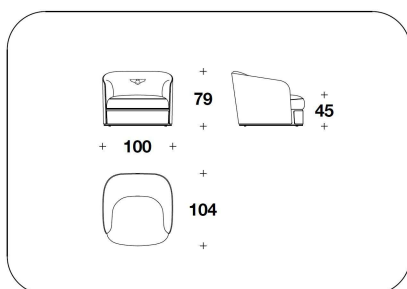

OPTIONAL 2 Back with logo embroidery

OPTIONAL 3-4 Diamond quilted on the external frame (3) or/and on the band under the seat (4)

BENTLEY HOME
sofa & armchairs
BAMPTON

3BE (POL)
POLTRONA / ARMCHAIR
100x104x79H. - H.S.45 cm
39 1/3x41x31H. - H.S.17 3/4 "

3BE (POL)
POLTRONA / ARMCHAIR
100x104x79H. - H.S.45 cm
39 1/3x41x31H. - H.S.17 3/4 "

3BE (D3)
DIVANO 3 POSTI / 3 SEATER SOFA
262x104x79H. - H.S.45cm
103x41x31H. - H.S.17 3/4"

3BE (D3)
DIVANO 3 POSTI / 3 SEATER SOFA
262x104x79H. - H.S.45cm
103x41x31H. - H.S.17 3/4"

3BE (D4)
DIVANO 4 POSTI / 4 SEATER SOFA
308x104x79H. - H.S.45 cm
121 1/3x41x31H. - H.S.17 3/4 "

3BE (D4)
DIVANO 4 POSTI / 4 SEATER SOFA
308x104x79H. - H.S.45 cm
121 1/3x41x31H. - H.S.17 3/4 "

3BE (POLE)
POLTRONA / ARMCHAIR
100x104x79H. - H.S.45 cm
39 1/3x41x31H. - H.S.17 3/4 "

3BE (D4E)
DIVANO 4 POSTI / 4 SEATER SOFA
308x104x79H. - H.S.45 cm
121 1/3x41x31H. - H.S.17 3/4 "

3BE (D4E)
DIVANO 4 POSTI / 4 SEATER SOFA
308x104x79H. - H.S.45 cm
121 1/3x41x31H. - H.S.17 3/4 "

Note