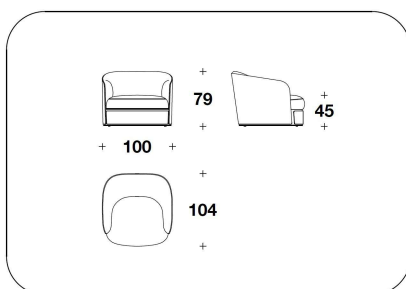

OPTIONAL 2 Back with logo embroidery

OPTIONAL 3-4 Diamond quilted on the external frame (3) or/and on the band under the seat (4)

BENTLEY HOME
sofa & armchairs
BAMPTON

3BE (POL)
POLTRONA / ARMCHAIR
100x104x79H. - H.S.45 cm
39 1/3x41x31H. - H.S.17 3/4 "

3BE (POL)
POLTRONA / ARMCHAIR
100x104x79H. - H.S.45 cm
39 1/3x41x31H. - H.S.17 3/4 "

3BE (D3)
DIVANO 3 POSTI / 3 SEATER SOFA
262x104x79H. - H.S.45cm
103x41x31H. - H.S.17 3/4"

3BE (D3)
DIVANO 3 POSTI / 3 SEATER SOFA
262x104x79H. - H.S.45cm
103x41x31H. - H.S.17 3/4"

3BE (D4)
DIVANO 4 POSTI / 4 SEATER SOFA
308x104x79H. - H.S.45 cm
121 1/3x41x31H. - H.S.17 3/4 "

3BE (D4)
DIVANO 4 POSTI / 4 SEATER SOFA
308x104x79H. - H.S.45 cm
121 1/3x41x31H. - H.S.17 3/4 "

3BE (POLE)
POLTRONA / ARMCHAIR
100x104x79H. - H.S.45 cm
39 1/3x41x31H. - H.S.17 3/4 "

3BE (D4E)
DIVANO 4 POSTI / 4 SEATER SOFA
308x104x79H. - H.S.45 cm
121 1/3x41x31H. - H.S.17 3/4 "

3BE (D4E)
DIVANO 4 POSTI / 4 SEATER SOFA
308x104x79H. - H.S.45 cm
121 1/3x41x31H. - H.S.17 3/4 "

Note