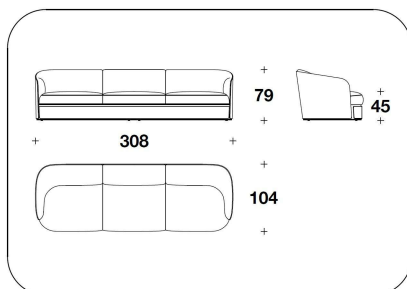

OPTIONAL 2 Back with logo embroidery

OPTIONAL 3-4 Diamond quilted on the external frame (3) or/and on the band under the seat (4)

BENTLEY HOME
sofa & armchairs
BAMPTON

3BE (POL)
POLTRONA / ARMCHAIR
100x104x79H. - H.S.45 cm
39 1/3x41x31H. - H.S.17 3/4 "

3BE (POL)
POLTRONA / ARMCHAIR
100x104x79H. - H.S.45 cm
39 1/3x41x31H. - H.S.17 3/4 "

3BE (D3)
DIVANO 3 POSTI / 3 SEATER SOFA
262x104x79H. - H.S.45cm
103x41x31H. - H.S.17 3/4"

3BE (D3)
DIVANO 3 POSTI / 3 SEATER SOFA
262x104x79H. - H.S.45cm
103x41x31H. - H.S.17 3/4"

3BE (D4)
DIVANO 4 POSTI / 4 SEATER SOFA
308x104x79H. - H.S.45 cm
121 1/3x41x31H. - H.S.17 3/4 "

3BE (D4)
DIVANO 4 POSTI / 4 SEATER SOFA
308x104x79H. - H.S.45 cm
121 1/3x41x31H. - H.S.17 3/4 "

3BE (POLE)
POLTRONA / ARMCHAIR
100x104x79H. - H.S.45 cm
39 1/3x41x31H. - H.S.17 3/4 "

3BE (D4E)
DIVANO 4 POSTI / 4 SEATER SOFA
308x104x79H. - H.S.45 cm
121 1/3x41x31H. - H.S.17 3/4 "

3BE (D4E)
DIVANO 4 POSTI / 4 SEATER SOFA
308x104x79H. - H.S.45 cm
121 1/3x41x31H. - H.S.17 3/4 "

Note