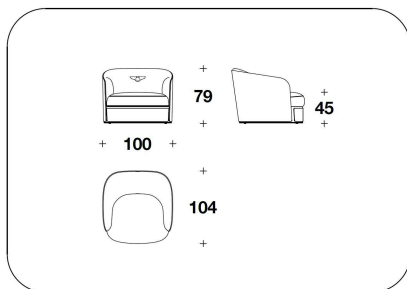

OPTIONAL 2 Back with logo embroidery

OPTIONAL 3-4 Diamond quilted on the external frame (3) or/and on the band under the seat (4)

BENTLEY HOME
sofa & armchairs
BAMPTON

3BE (POL)
POLTRONA / ARMCHAIR
100x104x79H. - H.S.45 cm
39 1/3x41x31H. - H.S.17 3/4 "

3BE (POL)
POLTRONA / ARMCHAIR
100x104x79H. - H.S.45 cm
39 1/3x41x31H. - H.S.17 3/4 "

3BE (D3)
DIVANO 3 POSTI / 3 SEATER SOFA
262x104x79H. - H.S.45cm
103x41x31H. - H.S.17 3/4"

3BE (D3)
DIVANO 3 POSTI / 3 SEATER SOFA
262x104x79H. - H.S.45cm
103x41x31H. - H.S.17 3/4"

3BE (D4)
DIVANO 4 POSTI / 4 SEATER SOFA
308x104x79H. - H.S.45 cm
121 1/3x41x31H. - H.S.17 3/4 "

3BE (D4)
DIVANO 4 POSTI / 4 SEATER SOFA
308x104x79H. - H.S.45 cm
121 1/3x41x31H. - H.S.17 3/4 "

3BE (POLE)
POLTRONA / ARMCHAIR
100x104x79H. - H.S.45 cm
39 1/3x41x31H. - H.S.17 3/4 "

3BE (D4E)
DIVANO 4 POSTI / 4 SEATER SOFA
308x104x79H. - H.S.45 cm
121 1/3x41x31H. - H.S.17 3/4 "

3BE (D4E)
DIVANO 4 POSTI / 4 SEATER SOFA
308x104x79H. - H.S.45 cm
121 1/3x41x31H. - H.S.17 3/4 "

Note