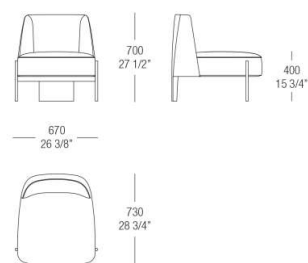

FEET FINISHINGS

METALS

538
Varnished
Black

DIMENSIONS

Dining chair

Dining armchair

Armchair with armrests

Armchair without armrests

Sofa W. 1650 mm

Round sofa W. 1700 mm