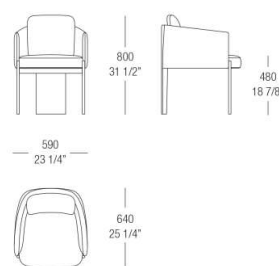

FEET FINISHINGS

METALS

538
Varnished
Black

DIMENSIONS

Dining chair

Dining armchair

Armchair with armrests

Armchair without armrests

Sofa W. 1650 mm

Round sofa W. 1700 mm