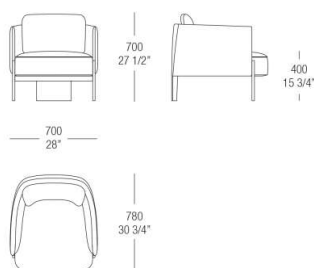

FEET FINISHINGS

METALS

538
Varnished
Black

DIMENSIONS

Dining chair

Dining armchair

Armchair with armrests

Armchair without armrests

Sofa W. 1650 mm

Round sofa W. 1700 mm