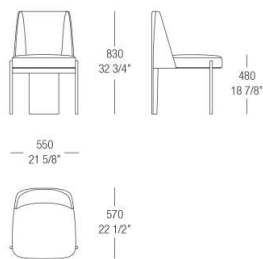

FEET FINISHINGS

METALS

538
Varnished
Black

DIMENSIONS

Dining chair

Dining armchair

Armchair with armrests

Armchair without armrests

Sofa W. 1650 mm

Round sofa W. 1700 mm