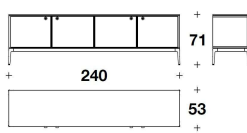

BAROCCO 5F

ALL THE COLOURS VERSACE HOME (SEE THE END OF THE PRICELIST)

VMB (08)
SIDEBOARD A 3 ANTE / 3 SHUTTERS
SIDEBOARD
181x53x71H. cm
71 1/3x21x28H. "

VMB (02)
SIDEBOARD A 4 ANTE / 4 SHUTTERS
SIDEBOARD
240x53x71H. cm
94 1/3x21x28H. "