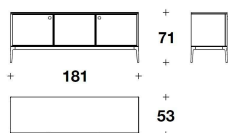

BAROCCO 5F

ALL THE COLOURS VERSACE HOME (SEE THE END OF THE PRICELIST)

VMB (08)
SIDEBOARD A 3 ANTE / 3 SHUTTERS
SIDEBOARD
181x53x71H. cm
71 1/3x21x28H. "

VMB (02)
SIDEBOARD A 4 ANTE / 4 SHUTTERS
SIDEBOARD
240x53x71H. cm
94 1/3x21x28H. "