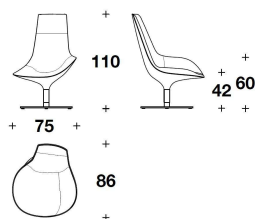

**VERSACE HOME**  
**sofas & armchairs**  
**VERSACE VENUS**

**VERSACE**  
HOME

**DESCRIZIONE TECNICA / TECHNICAL DESCRIPTION**

**STRUTTURA** Legno e materiale composito imbottito con Poliuretano e Fiberfill

**COVER** Not removable leather. Steel decorative zipper with 3D Metal Medusa  
in polished Gold finishing

**BASE** Steel with polished Gold finishing and swivel mechanism

POV (01)

POLTRONA / ARMCHAIR

75x86x110H. - H.S.42cm

29 2/3x34x43 1/3H. - H.S.16 2/4"

**Note**