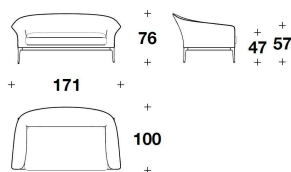

COVER Not removable in fabric or leather. Piping on the frame and on the seat cushions in coordinated microfibre with velvet cover, in fabric with fabric cover or in leather with leather cover

BASE Aluminium with matt Satin Grey finishing

OPTIONAL CUSHIONS Back cushions 60x60 in feather, with fabric or leather removable cover

VERSACE HOME
sofas & armchairs
STILETTO LOW

HEE (CUS01)
 OPTIONAL : CUSCINO / CUSHION
 60x60cm

HEE (D2B)
 DIVANO 2 POSTI / 2 SEATER SOFA
 171x100x76H.- H.A.57 - H.S.47cm
 67 1/3x39 1/3x30H.- H.A.22 1/3 - H.S.18 2/4"

HEE (D3B)
 DIVANO 3 POSTI / 3 SEATER SOFA
 216x100x76H.- H.A.57 - H.S.47cm
 85x39 1/3x30H.- H.A.22 1/3 - H.S.18 2/4"

HEE (E2TD) - HEE (E2TS)
 ELEMENTO DX O SX / RIGHT OR LEFT
 ELEMENT
 196x100x76H.- H.S.47cm
 77x39 1/3x30H.- H.S.18 2/4"

HEE (E2DB) - HEE (E2SB)
 ELEMENTO 2 POSTI CON BRACCIOLO
 DX O SX / 2 SEATER ELEMENT W/
 RIGHT OR LEFT ARMREST
 206x100x76H.- H.A.57 - H.S.47cm
 81x39 1/3x30H.- H.A.22 1/3 - H.S.18 2/4"

HEE (CLDB) - HEE (CLSB)
 CHAISE LONGUE DX O SX / RIGHT OR
 LEFT CHAISE LONGUE
 121x162x76H.- H.A.57 - H.S.47cm
 47 2/3x63 2/3x30H.- H.A.22 1/3 - H.S.18 2/4"