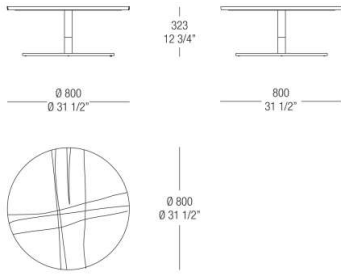

BASE FINISHINGS

METALS

537
Varnished
antiqued
Brass

535
Varnished
antiqued
Dark Bronze

536
Varnished
antiqued
Graphite

DIMENSIONS

Round table with lacquered top

Round table with wood top

Round table with marble top

Round small table with lacquered top

Round small table with wood top

Round small table with marble top

Round small table with lacquered top

Round small table with wood top

Round small table with marble top