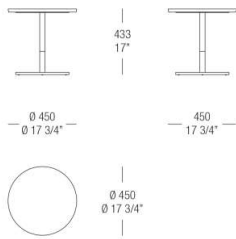

BASE FINISHINGS

METALS

537
Varnished
antiqued
Brass

535
Varnished
antiqued
Dark Bronze

536
Varnished
antiqued
Graphite

DIMENSIONS

Round table with lacquered top

Round table with wood top