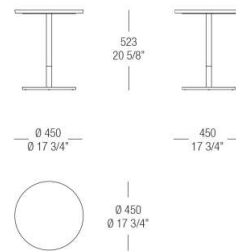

BASE FINISHINGS

METALS

537
Varnished
antiqued
Brass

535
Varnished
antiqued
Dark Bronze

536
Varnished
antiqued
Graphite

DIMENSIONS

Round table with lacquered top

Round table with wood top

Round table with marble top

Round small table with lacquered top

Round small table with wood top

Round small table with marble top

Round small table with lacquered top

Round small table with wood top

Round small table with marble top