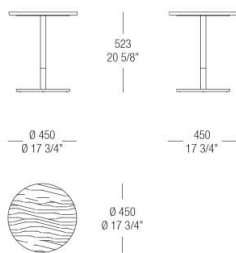

BASE FINISHINGS

METALS

537
Varnished
antiqued
Brass

535
Varnished
antiqued
Dark Bronze

536
Varnished
antiqued
Graphite

DIMENSIONS

Round table with lacquered top

Round table with wood top

Round table with marble top

Round small table with lacquered top

Round small table with wood top

Round small table with marble top

Round small table with lacquered top

Round small table with wood top

Round small table with marble top