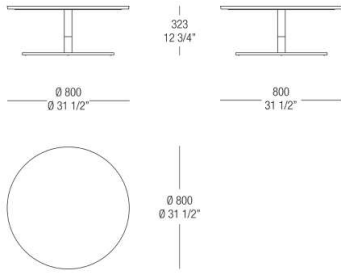

BASE FINISHINGS

METALS

537
Varnished
antiqued
Brass

535
Varnished
antiqued
Dark Bronze

536
Varnished
antiqued
Graphite

DIMENSIONS

Round table with lacquered top

Round table with wood top

Round table with marble top

Round small table with lacquered top

Round small table with wood top

Round small table with marble top

Round small table with lacquered top

Round small table with wood top

Round small table with marble top