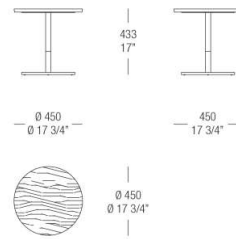

BASE FINISHINGS

METALS

537
Varnished
antiqued
Brass

535
Varnished
antiqued
Dark Bronze

536
Varnished
antiqued
Graphite

DIMENSIONS

Round table with lacquered top

Round table with wood top

Round table with marble top

Round small table with lacquered top

Round small table with wood top

Round small table with marble top

Round small table with lacquered top

Round small table with wood top

Round small table with marble top