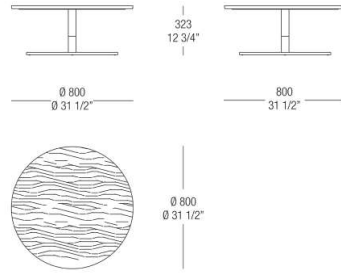

BASE FINISHINGS

METALS

537
Varnished
antiqued
Brass

535
Varnished
antiqued
Dark Bronze

536
Varnished
antiqued
Graphite

DIMENSIONS

Round table with lacquered top

Round table with wood top

Round table with marble top

Round small table with lacquered top

Round small table with wood top

Round small table with marble top

Round small table with lacquered top

Round small table with wood top

Round small table with marble top

Round small table with lacquered top

Round small table with wood top

Round small table with marble top

Lacquered top console

Wood top console

Marble top console

Lacquered top console

Wood top console