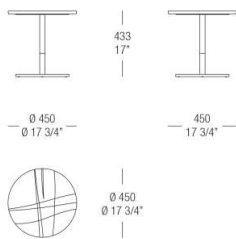

Round table with marble top