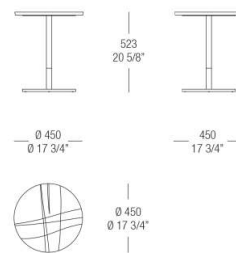

BASE FINISHINGS

METALS

537
Varnished
antiqued
Brass

535
Varnished
antiqued
Dark Bronze

536
Varnished
antiqued
Graphite

DIMENSIONS

Round table with lacquered top

Round table with wood top

Round table with marble top

Round small table with lacquered top

Round small table with wood top

Round small table with marble top

Round small table with lacquered top

Round small table with wood top

Round small table with marble top

Round small table with lacquered top

Round small table with wood top

Round small table with marble top

Lacquered top console

Wood top console

Marble top console

Lacquered top console

Wood top console