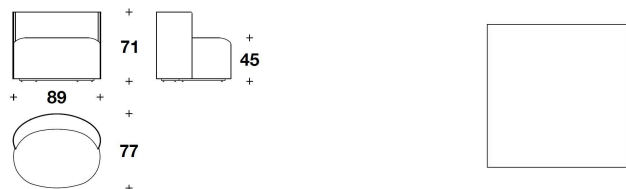

SEAT Polyurethane, Fiberfill and feather

COVER Not removable fabric or leather cover

BASE Matt black lacquered wood

OPTIONAL CUSHION 40x40 decorative cushion with removable cover

SOA (POL)
POLTRONA / ARMCHAIR
89x77x71H. - H.S.45cm
35x30 1/3x28H. - H.S.17 3/4"