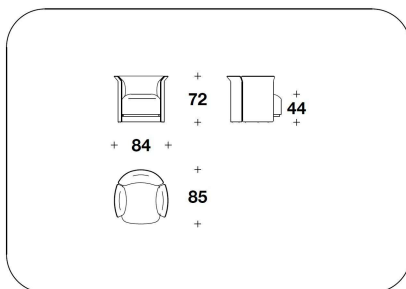

Frame seat profile with gun-metal grey finishing

**COVER** Not removable fabric or leather

**OPTIONAL CUSHION** Cushion in feather 50x50 or 60x60 covered in removable fabric or leather, with optional logo embroidery

**BENTLEY HOME**  
sofa & armchairs  
**RAMSEY**

**BENTLEY**

HOME

FET (POL)  
POLTRONA / ARMCHAIR  
84x85x72H. - H.S.44cm  
33x33 1/3x28 1/3H. - H.S.17 1/4"

FET (LS)  
LOVESEAT  
136x131x72H. - H.S.44cm  
53 2/3x51 2/3x28 1/3H. - H.S.17 1/4"

FET (D3)  
DIVANO 3 POSTI / 3 SEATER SOFA  
260x91x72H. - H.S.44cm  
102 1/3x35 2/3x28 1/3H. - H.S.17 1/4"

FET (D4)  
DIVANO 4 POSTI / 4 SEATER SOFA  
300x91x72H. - H.S.44cm  
118x35 2/3x28 1/3H. - H.S.17 1/4"

FET (POLE) - FET (POLE/SCZ)  
VENEERED : POLTRONA / ARMCHAIR  
84x85x72H. - H.S.44cm  
33x33 1/3x28 1/3H. - H.S.17 1/4"

FET (LSE) - FET (LSE/SCZ)  
VENEERED : LOVESEAT  
136x131x72H. - H.S.44cm  
53 2/3x51 2/3x28 1/3H. - H.S.17 1/4"