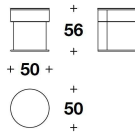

N.B. Each stone, being a natural product, is a one-of-a-kind piece and can therefore exhibit colour and structural differences

LUXENCE LUXURY LIVING
coffee-side tables
MOON

LYC (27S)
 COFFEE TABLE
 Ø 50x55H.cm
 Ø 19 3/4x21 2/3H."

LYC (27M) - LYC (27VD)
 MARBLE & DEGRADE' : COFFEE TABLE
 Ø 50x56H.cm
 Ø 19 3/4x22H."

LYC (28S)
 COFFEE TABLE
 Ø 60x34H.cm
 Ø 23 2/3x13 2/4H."

LYC (28M) - LYC (28VD)
 MARBLE & DEGRADE' : COFFEE TABLE
 Ø 60x35H.cm
 Ø 23 2/3x13 3/4H."