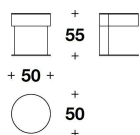

N.B. Each stone, being a natural product, is a one-of-a-kind piece and can therefore exhibit colour and structural differences

LUXENCE LUXURY LIVING
coffee-side tables
MOON

LYC (27S)
 COFFEE TABLE
 Ø 50x55H.cm
 Ø 19 3/4x21 2/3H."

LYC (27M) - LYC (27VD)
 MARBLE & DEGRADE' : COFFEE TABLE
 Ø 50x56H.cm
 Ø 19 3/4x22H."

LYC (28S)
 COFFEE TABLE
 Ø 60x34H.cm
 Ø 23 2/3x13 2/4H."

LYC (28M) - LYC (28VD)
 MARBLE & DEGRADE' : COFFEE TABLE
 Ø 60x35H.cm
 Ø 23 2/3x13 3/4H."