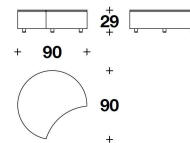

N.B. Each stone, being a natural product, is a one-of-a-kind piece and can therefore exhibit colour and structural differences

LUXENCE LUXURY LIVING
coffee-side tables
MOON

LYC (27S)
 COFFEE TABLE
 Ø 50x55H.cm
 Ø 19 3/4x21 2/3H."

LYC (27M) - LYC (27VD)
 MARBLE & DEGRADE' : COFFEE TABLE
 Ø 50x56H.cm
 Ø 19 3/4x22H."

LYC (28S)
 COFFEE TABLE
 Ø 60x34H.cm
 Ø 23 2/3x13 2/4H."

LYC (28M) - LYC (28VD)
 MARBLE & DEGRADE' : COFFEE TABLE
 Ø 60x35H.cm
 Ø 23 2/3x13 3/4H."

LYC (29S)
 COFFEE TABLE
 Ø 90x28H.cm
 Ø 35 1/3x11H."

LYC (29M) - LYC (29VD)
 MARBLE & DEGRADE' : COFFEE TABLE
 Ø 90x29H.cm
 Ø 35 1/3x11 2/4H."

LYC (30S)
 COFFEE TABLE
 Ø 120x22H.cm
 Ø 47 1/3x8 3/4H."

LYC (30M) - LYC (30VD)
 MARBLE & DEGRADE' : COFFEE TABLE
 Ø 120x23H.cm
 Ø 47 1/3x9H."