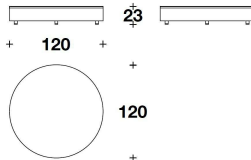

N.B. Each stone, being a natural product, is a one-of-a-kind piece and can therefore exhibit colour and structural differences

LUXENCE LUXURY LIVING
coffee-side tables
MOON

LYC (27S)
 COFFEE TABLE
 Ø 50x55H.cm
 Ø 19 3/4x21 2/3H."

LYC (27M) - LYC (27VD)
 MARBLE & DEGRADE' : COFFEE TABLE
 Ø 50x56H.cm
 Ø 19 3/4x22H."

LYC (28S)
 COFFEE TABLE
 Ø 60x34H.cm
 Ø 23 2/3x13 2/4H."

LYC (28M) - LYC (28VD)
 MARBLE & DEGRADE' : COFFEE TABLE
 Ø 60x35H.cm
 Ø 23 2/3x13 3/4H."

LYC (29S)
 COFFEE TABLE
 Ø 90x28H.cm
 Ø 35 1/3x11H."

LYC (29M) - LYC (29VD)
 MARBLE & DEGRADE' : COFFEE TABLE
 Ø 90x29H.cm
 Ø 35 1/3x11 2/4H."

LYC (30S)
 COFFEE TABLE
 Ø 120x22H.cm
 Ø 47 1/3x8 3/4H."

LYC (30M) - LYC (30VD)
 MARBLE & DEGRADE' : COFFEE TABLE
 Ø 120x23H.cm
 Ø 47 1/3x9H."