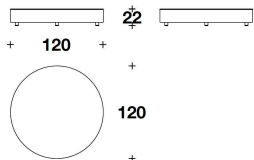

N.B. Each stone, being a natural product, is a one-of-a-kind piece and can therefore exhibit colour and structural differences

LUXENCE LUXURY LIVING
coffee-side tables
MOON

LYC (27S)
 COFFEE TABLE
 Ø 50x55H.cm
 Ø 19 3/4x21 2/3H."

LYC (27M) - LYC (27VD)
 MARBLE & DEGRADE' : COFFEE TABLE
 Ø 50x56H.cm
 Ø 19 3/4x22H."

LYC (28S)
 COFFEE TABLE
 Ø 60x34H.cm
 Ø 23 2/3x13 2/4H."

LYC (28M) - LYC (28VD)
 MARBLE & DEGRADE' : COFFEE TABLE
 Ø 60x35H.cm
 Ø 23 2/3x13 3/4H."

LYC (29S)
 COFFEE TABLE
 Ø 90x28H.cm
 Ø 35 1/3x11H."

LYC (29M) - LYC (29VD)
 MARBLE & DEGRADE' : COFFEE TABLE
 Ø 90x29H.cm
 Ø 35 1/3x11 2/4H."

LYC (30S)
 COFFEE TABLE
 Ø 120x22H.cm
 Ø 47 1/3x8 3/4H."

LYC (30M) - LYC (30VD)
 MARBLE & DEGRADE' : COFFEE TABLE
 Ø 120x23H.cm
 Ø 47 1/3x9H."