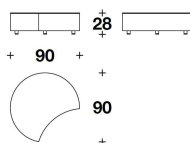

N.B. Each stone, being a natural product, is a one-of-a-kind piece and can therefore exhibit colour and structural differences

LUXENCE LUXURY LIVING
coffee-side tables
MOON

LYC (27S)
 COFFEE TABLE
 Ø 50x55H.cm
 Ø 19 3/4x21 2/3H."

LYC (27M) - LYC (27VD)
 MARBLE & DEGRADE' : COFFEE TABLE
 Ø 50x56H.cm
 Ø 19 3/4x22H."

LYC (28S)
 COFFEE TABLE
 Ø 60x34H.cm
 Ø 23 2/3x13 2/4H."

LYC (28M) - LYC (28VD)
 MARBLE & DEGRADE' : COFFEE TABLE
 Ø 60x35H.cm
 Ø 23 2/3x13 3/4H."

LYC (29S)
 COFFEE TABLE
 Ø 90x28H.cm
 Ø 35 1/3x11H."

LYC (29M) - LYC (29VD)
 MARBLE & DEGRADE' : COFFEE TABLE
 Ø 90x29H.cm
 Ø 35 1/3x11 2/4H."

LYC (30S)
 COFFEE TABLE
 Ø 120x22H.cm
 Ø 47 1/3x8 3/4H."

LYC (30M) - LYC (30VD)
 MARBLE & DEGRADE' : COFFEE TABLE
 Ø 120x23H.cm
 Ø 47 1/3x9H."