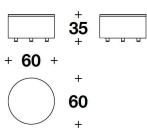

N.B. Each stone, being a natural product, is a one-of-a-kind piece and can therefore exhibit colour and structural differences

LUXENCE LUXURY LIVING
coffee-side tables
MOON

LYC (27S)
 COFFEE TABLE
 Ø 50x55H.cm
 Ø 19 3/4x21 2/3H."

LYC (27M) - LYC (27VD)
 MARBLE & DEGRADE' : COFFEE TABLE
 Ø 50x56H.cm
 Ø 19 3/4x22H."

LYC (28S)
 COFFEE TABLE
 Ø 60x34H.cm
 Ø 23 2/3x13 2/4H."

LYC (28M) - LYC (28VD)
 MARBLE & DEGRADE' : COFFEE TABLE
 Ø 60x35H.cm
 Ø 23 2/3x13 3/4H."

LYC (29S)
 COFFEE TABLE
 Ø 90x28H.cm
 Ø 35 1/3x11H."

LYC (29M) - LYC (29VD)
 MARBLE & DEGRADE' : COFFEE TABLE
 Ø 90x29H.cm
 Ø 35 1/3x11 2/4H."

LYC (30S)
 COFFEE TABLE
 Ø 120x22H.cm
 Ø 47 1/3x8 3/4H."

LYC (30M) - LYC (30VD)
 MARBLE & DEGRADE' : COFFEE TABLE
 Ø 120x23H.cm
 Ø 47 1/3x9H."