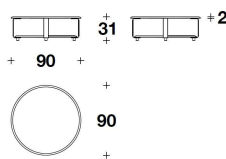

TCV (27)
 COFFEE TABLE
 90x90x31H.cm
 35 1/3x35 1/3x12 1/4H."

TCV (28)
 COFFEE TABLE
 120x90x31H.cm
 47 1/3x35 1/3x12 1/4H."

TCV (29)
 COFFEE TABLE
 120x120x31H.cm
 47 1/3x47 1/3x12 1/4H."

TCV (30)
 ROUND : COFFEE TABLE
 Ø 60x31H.cm
 Ø 23 2/3x12 1/4H."

TCV (31)
 ROUND : COFFEE TABLE
 Ø 90x31H.cm
 Ø 35 1/3x12 1/4H."

TCV (32)
 ROUND : COFFEE TABLE
 Ø 120x31H.cm
 Ø 47 1/3x12 1/4H."

Note