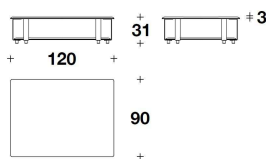

TCV (27)
 COFFEE TABLE
 90x90x31H.cm
 35 1/3x35 1/3x12 1/4H."

TCV (28)
 COFFEE TABLE
 120x90x31H.cm
 47 1/3x35 1/3x12 1/4H."

TCV (29)
 COFFEE TABLE
 120x120x31H.cm
 47 1/3x47 1/3x12 1/4H."

TCV (30)
 ROUND : COFFEE TABLE
 Ø 60x31H.cm
 Ø 23 2/3x12 1/4H."