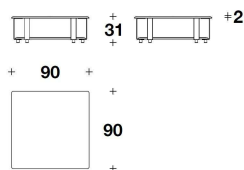

TCV (27)
 COFFEE TABLE
 90x90x31H.cm
 35 1/3x35 1/3x12 1/4H."

TCV (28)
 COFFEE TABLE
 120x90x31H.cm
 47 1/3x35 1/3x12 1/4H."

TCV (29)
 COFFEE TABLE
 120x120x31H.cm
 47 1/3x47 1/3x12 1/4H."

TCV (30)
 ROUND : COFFEE TABLE
 Ø 60x31H.cm
 Ø 23 2/3x12 1/4H."