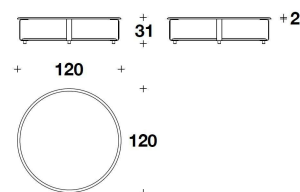

TCV (27)
 COFFEE TABLE
 90x90x31H.cm
 35 1/3x35 1/3x12 1/4H."

TCV (28)
 COFFEE TABLE
 120x90x31H.cm
 47 1/3x35 1/3x12 1/4H."

TCV (29)
 COFFEE TABLE
 120x120x31H.cm
 47 1/3x47 1/3x12 1/4H."

TCV (30)
 ROUND : COFFEE TABLE
 Ø 60x31H.cm
 Ø 23 2/3x12 1/4H."

TCV (31)
 ROUND : COFFEE TABLE
 Ø 90x31H.cm
 Ø 35 1/3x12 1/4H."

TCV (32)
 ROUND : COFFEE TABLE
 Ø 120x31H.cm
 Ø 47 1/3x12 1/4H."

Note