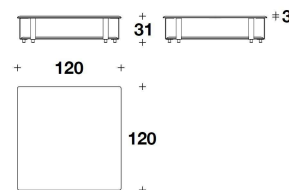

TCV (27)
 COFFEE TABLE
 90x90x31H.cm
 35 1/3x35 1/3x12 1/4H."

TCV (28)
 COFFEE TABLE
 120x90x31H.cm
 47 1/3x35 1/3x12 1/4H."

TCV (29)
 COFFEE TABLE
 120x120x31H.cm
 47 1/3x47 1/3x12 1/4H."

TCV (30)
 ROUND : COFFEE TABLE
 Ø 60x31H.cm
 Ø 23 2/3x12 1/4H."