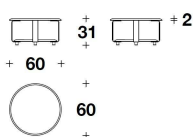

TCV (27)
 COFFEE TABLE
 90x90x31H.cm
 35 1/3x35 1/3x12 1/4H."

TCV (28)
 COFFEE TABLE
 120x90x31H.cm
 47 1/3x35 1/3x12 1/4H."

TCV (29)
 COFFEE TABLE
 120x120x31H.cm
 47 1/3x47 1/3x12 1/4H."

TCV (30)
 ROUND : COFFEE TABLE
 Ø 60x31H.cm
 Ø 23 2/3x12 1/4H."