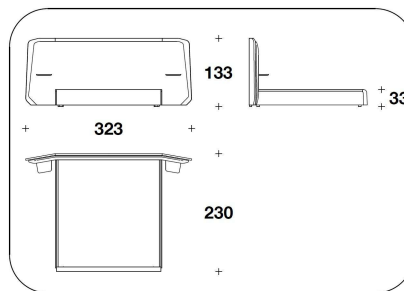

PST (KUSAE)
VENEERED BASE - KING USA : LETTO
PER MATERASSO / BED FOR
MATTRESS
195x205 - 323x230x133H. - H.B.33cm
76 2/3x80 2/3 - 127x90 2/3x52 1/3H. -
H.B.13"

Note