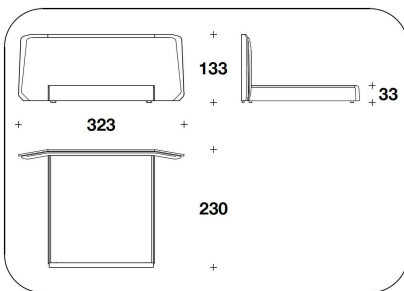

PST (LE1E)
VENEERED BASE : LETTO PER
MATERASSO / BED FOR MATTRESS
 165x200 - 293x225x133H. - H.B.33cm
 65x78 2/3 - 115 1/3x88 2/3x52 1/3H. -
 H.B.13"

PST (LE1E)
VENEERED BASE : LETTO PER
MATERASSO / BED FOR MATTRESS
 165x200 - 293x225x133H. - H.B.33cm
 65x78 2/3 - 115 1/3x88 2/3x52 1/3H. -
 H.B.13"

PST (LE2E)
VENEERED BASE : LETTO PER
MATERASSO / BED FOR MATTRESS
 185x200 - 313x225x133H. - H.B.33 cm
 73x78 2/3 - 123 1/3x88 2/3x52 1/3H. -
 H.B.13 "

PST (LE2E)
VENEERED BASE : LETTO PER
MATERASSO / BED FOR MATTRESS
 185x200 - 313x225x133H. - H.B.33 cm
 73x78 2/3 - 123 1/3x88 2/3x52 1/3H. -
 H.B.13 "

PST (LE7E)
VENEERED BASE : LETTO PER
MATERASSO / BED FOR MATTRESS
 200x200 - 333x225x133H. - H.B.33 cm
 78 2/3x78 2/3 - 131x88 2/3x52 1/3H. -
 H.B.13 "

PST (LE7E)
 VENEERED BASE : LETTO PER
 MATERASSO / BED FOR MATTRESS
 200x200 - 333x225x133H. - H.B.33 cm
 78 2/3x78 2/3 - 131x88 2/3x52 1/3H. -
 H.B.13 "

PST (QUSAE)
 VENEERED BASE - QUEEN USA :
 LETTO PER MATERASSO / BED FOR
 MATTRESS
 152x205 - 280x230x133H. - H.B.33 cm
 60x80 2/3 - 110 1/3x90 2/3x52 1/3H. -
 H.B.13 "

PST (QUSAE)
 VENEERED BASE - QUEEN USA :
 LETTO PER MATERASSO / BED FOR
 MATTRESS
 152x205 - 280x230x133H. - H.B.33 cm
 60x80 2/3 - 110 1/3x90 2/3x52 1/3H. -
 H.B.13 "