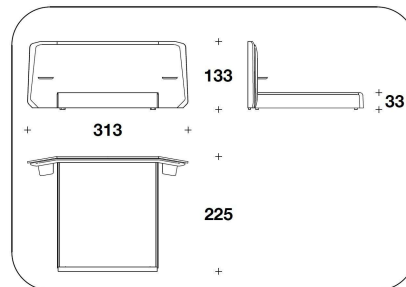

PST (LE2E)
VENEERED BASE : LETTO PER
MATERASSO / BED FOR MATTRESS
185x200 - 313x225x133H. - H.B.33 cm
73x78 2/3 - 123 1/3x88 2/3x52 1/3H. -
H.B.13 "