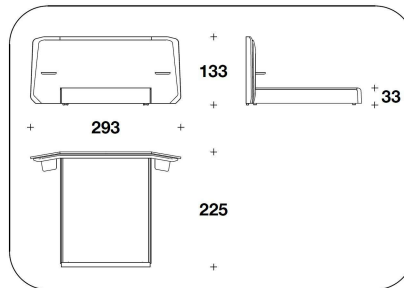

OPTIONAL 3 No. 2 logo embroidery on the headboard

BENTLEY HOME
night / beds
BRIXTON

BENTLEY

HOME

- A= Testiera / Headboard
- B= Fronte testiera / Headboard front
- C= Fronte base / Base front
- D= Fasce base / Bands base
- E= Optional kit mensole / Optional shelves kit

PST (LE1)
LETTO PER MATERASSO / BED FOR MATTRESS
 165x200 - 293x225x133H. - H.B.33cm
 65x78 2/3 - 115 1/3x88 2/3x52 1/3H. - H.B.13"

PST (LE1)
LETTO PER MATERASSO / BED FOR MATTRESS
 165x200 - 293x225x133H. - H.B.33cm
 65x78 2/3 - 115 1/3x88 2/3x52 1/3H. - H.B.13"

PST (LE2)
LETTO PER MATERASSO / BED FOR MATTRESS
 185x200 - 313x225x133H. - H.B.33cm
 73x78 2/3 - 123 1/3x88 2/3x52 1/3H. - H.B.13"

PST (LE2)
LETTO PER MATERASSO / BED FOR MATTRESS
 185x200 - 313x225x133H. - H.B.33cm
 73x78 2/3 - 123 1/3x88 2/3x52 1/3H. - H.B.13"