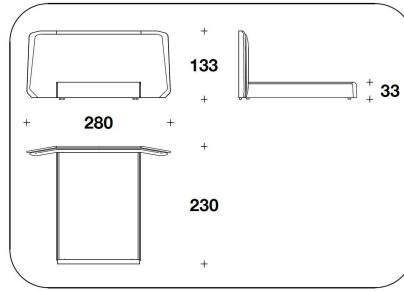

PST (LE1E)
VENEERED BASE : LETTO PER
MATERASSO / BED FOR MATTRESS
 165x200 - 293x225x133H. - H.B.33cm
 65x78 2/3 - 115 1/3x88 2/3x52 1/3H. -
 H.B.13"

PST (LE1E)
VENEERED BASE : LETTO PER
MATERASSO / BED FOR MATTRESS
 165x200 - 293x225x133H. - H.B.33cm
 65x78 2/3 - 115 1/3x88 2/3x52 1/3H. -
 H.B.13"

PST (LE2E)
VENEERED BASE : LETTO PER
MATERASSO / BED FOR MATTRESS
 185x200 - 313x225x133H. - H.B.33 cm
 73x78 2/3 - 123 1/3x88 2/3x52 1/3H. -
 H.B.13 "

PST (LE2E)
VENEERED BASE : LETTO PER
MATERASSO / BED FOR MATTRESS
 185x200 - 313x225x133H. - H.B.33 cm
 73x78 2/3 - 123 1/3x88 2/3x52 1/3H. -
 H.B.13 "

PST (LE7E)
VENEERED BASE : LETTO PER
MATERASSO / BED FOR MATTRESS
 200x200 - 333x225x133H. - H.B.33 cm
 78 2/3x78 2/3 - 131x88 2/3x52 1/3H. -
 H.B.13 "

PST (LE7E)
 VENEERED BASE : LETTO PER
 MATERASSO / BED FOR MATTRESS
 200x200 - 333x225x133H. - H.B.33 cm
 78 2/3x78 2/3 - 131x88 2/3x52 1/3H. -
 H.B.13 "

PST (QUSAE)
 VENEERED BASE - QUEEN USA :
 LETTO PER MATERASSO / BED FOR
 MATTRESS
 152x205 - 280x230x133H. - H.B.33 cm
 60x80 2/3 - 110 1/3x90 2/3x52 1/3H. -
 H.B.13 "

PST (QUSAE)
 VENEERED BASE - QUEEN USA :
 LETTO PER MATERASSO / BED FOR
 MATTRESS
 152x205 - 280x230x133H. - H.B.33 cm
 60x80 2/3 - 110 1/3x90 2/3x52 1/3H. -
 H.B.13 "