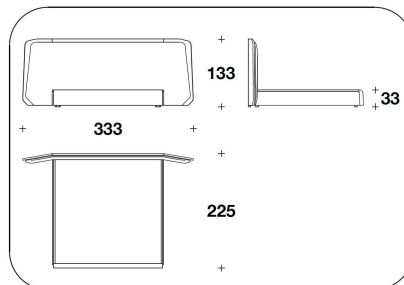

OPTIONAL 3 No. 2 logo embroidery on the headboard

BENTLEY HOME
night / beds
BRIXTON

BENTLEY

HOME

- A= Testiera / Headboard
- B= Fronte testiera / Headboard front
- C= Fronte base / Base front
- D= Fasce base / Bands base
- E= Optional kit mensole / Optional shelves kit

PST (LE1)
LETTO PER MATERASSO / BED FOR MATTRESS
 165x200 - 293x225x133H. - H.B.33cm
 65x78 2/3 - 115 1/3x88 2/3x52 1/3H. - H.B.13"

PST (LE1)
LETTO PER MATERASSO / BED FOR MATTRESS
 165x200 - 293x225x133H. - H.B.33cm
 65x78 2/3 - 115 1/3x88 2/3x52 1/3H. - H.B.13"

PST (LE2)
LETTO PER MATERASSO / BED FOR MATTRESS
 185x200 - 313x225x133H. - H.B.33cm
 73x78 2/3 - 123 1/3x88 2/3x52 1/3H. - H.B.13"

PST (LE2)
LETTO PER MATERASSO / BED FOR MATTRESS
 185x200 - 313x225x133H. - H.B.33cm
 73x78 2/3 - 123 1/3x88 2/3x52 1/3H. - H.B.13"

PST (LE7)
LETTO PER MATERASSO / BED FOR MATTRESS
 200x200 - 333x225x133H. - H.B.33cm
 78 2/3x78 2/3 - 131x88 2/3x52 1/3H. - H.B.13"

PST (LE7)
LETTO PER MATERASSO / BED FOR MATTRESS
 200x200 - 333x225x133H. - H.B.33cm
 78 2/3x78 2/3 - 131x88 2/3x52 1/3H. - H.B.13"