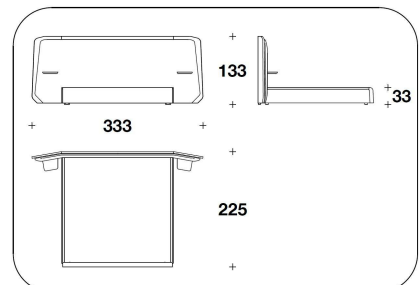

PST (LE7)
LETTO PER MATERASSO / BED FOR MATTRESS
200x200 - 333x225x133H. - H.B.33cm
78 2/3x78 2/3 - 131x88 2/3x52 1/3H. - H.B.13"