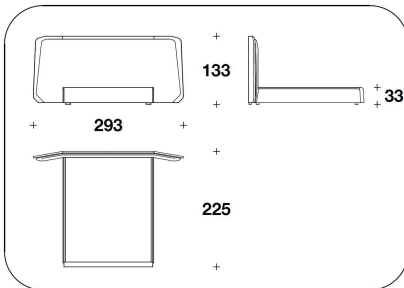

OPTIONAL 3 No. 2 logo embroidery on the headboard

BENTLEY HOME
night / beds
BRIXTON

BENTLEY

HOME

- A= Testiera / Headboard
- B= Fronte testiera / Headboard front
- C= Fronte base / Base front
- D= Fasce base / Bands base
- E= Optional kit mensole / Optional shelves kit

PST (LE1)
LETTO PER MATERASSO / BED FOR MATTRESS
 165x200 - 293x225x133H. - H.B.33cm
 65x78 2/3 - 115 1/3x88 2/3x52 1/3H. - H.B.13"

PST (LE1)
LETTO PER MATERASSO / BED FOR MATTRESS
 165x200 - 293x225x133H. - H.B.33cm
 65x78 2/3 - 115 1/3x88 2/3x52 1/3H. - H.B.13"

PST (LE2)
LETTO PER MATERASSO / BED FOR MATTRESS
 185x200 - 313x225x133H. - H.B.33cm
 73x78 2/3 - 123 1/3x88 2/3x52 1/3H. - H.B.13"

PST (LE2)
LETTO PER MATERASSO / BED FOR MATTRESS
 185x200 - 313x225x133H. - H.B.33cm
 73x78 2/3 - 123 1/3x88 2/3x52 1/3H. - H.B.13"