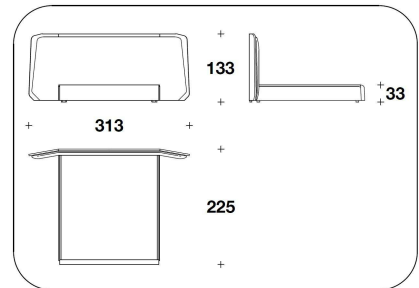

OPTIONAL 3 No. 2 logo embroidery on the headboard

BENTLEY HOME
night / beds
BRIXTON

BENTLEY

HOME

- A= Testiera / Headboard
- B= Fronte testiera / Headboard front
- C= Fronte base / Base front
- D= Fasce base / Bands base
- E= Optional kit mensole / Optional shelves kit

PST (LE1)
LETTO PER MATERASSO / BED FOR MATTRESS
 165x200 - 293x225x133H. - H.B.33cm
 65x78 2/3 - 115 1/3x88 2/3x52 1/3H. - H.B.13"

PST (LE1)
LETTO PER MATERASSO / BED FOR MATTRESS
 165x200 - 293x225x133H. - H.B.33cm
 65x78 2/3 - 115 1/3x88 2/3x52 1/3H. - H.B.13"