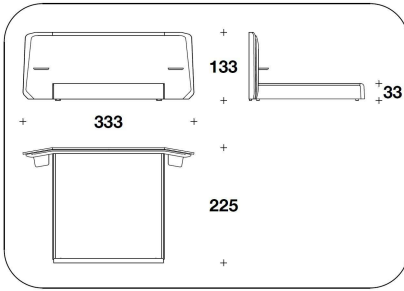

PST (LE7E)
VENEERED BASE : LETTO PER
MATERASSO / BED FOR MATTRESS
200x200 - 333x225x133H. - H.B.33 cm
78 2/3x78 2/3 - 131x88 2/3x52 1/3H. -
H.B.13 "