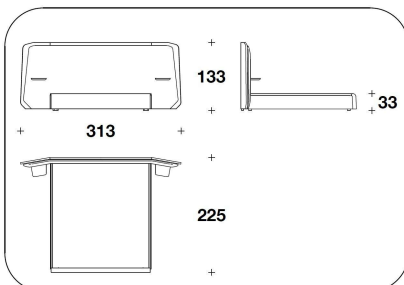

PST (LE2)
LETTO PER MATERASSO / BED FOR MATTRESS
185x200 - 313x225x133H. - H.B.33cm
73x78 2/3 - 123 1/3x88 2/3x52 1/3H. - H.B.13"