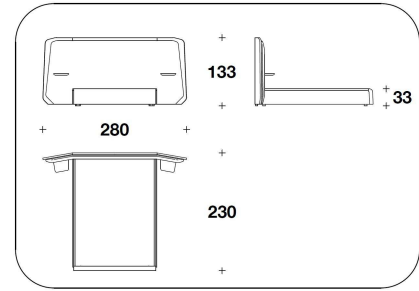

PST (QUSAE)
VENEERED BASE - QUEEN USA :
LETTO PER MATERASSO / BED FOR
MATTRESS
152x205 - 280x230x133H. - H.B.33 cm
60x80 2/3 - 110 1/3x90 2/3x52 1/3H. -
H.B.13 "