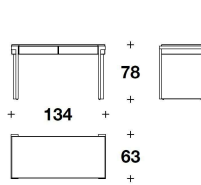

**LUXENCE LUXURY LIVING**  
**consoles**  
**AVENUE LADY DESK**

LLT (26)  
LADY DESK : CONSOLLE / CONSOLE  
134x63x78H. cm  
52 2/3x24 2/3x30 2/3H. "

LLT (26)  
LADY DESK : CONSOLLE / CONSOLE  
134x63x78H. cm  
52 2/3x24 2/3x30 2/3H. "