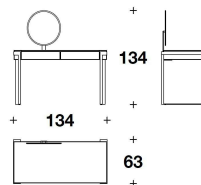

**LUXENCE LUXURY LIVING**  
**consoles**  
**AVENUE LADY DESK**

LLT (26)  
LADY DESK : CONSOLLE / CONSOLE  
134x63x78H. cm  
52 2/3x24 2/3x30 2/3H. "

LLT (26)  
LADY DESK : CONSOLLE / CONSOLE  
134x63x78H. cm  
52 2/3x24 2/3x30 2/3H. "