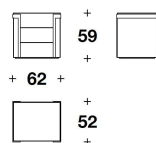

**LUXENCE LUXURY LIVING**  
**night / bedside tables**  
**AVENUE**

LCN (03)  
TAVOLO NOTTE CON 1 CASSETTO /  
BEDSIDE TABLE WITH 1 DRAWER  
62x52x58H. cm  
24 1/3x20 1/3x23H. "

LCN (04)  
TAVOLO NOTTE CON 3 CASSETTI /  
BEDSIDE TABLE WITH 3 DRAWERS  
62x52x59H. cm  
24 1/3x20 1/3x23 1/3H. "