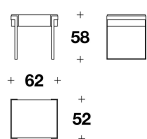

**LUXENCE LUXURY LIVING**  
**night / bedside tables**  
**AVENUE**

LCN (03)  
TAVOLO NOTTE CON 1 CASSETTO /  
BEDSIDE TABLE WITH 1 DRAWER  
62x52x58H. cm  
24 1/3x20 1/3x23H. "

LCN (04)  
TAVOLO NOTTE CON 3 CASSETTI /  
BEDSIDE TABLE WITH 3 DRAWERS  
62x52x59H. cm  
24 1/3x20 1/3x23 1/3H. "