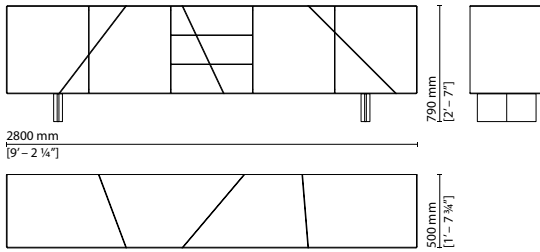

Selbit Cabinet

052601 — Wooden version
052604 — Lacquered version